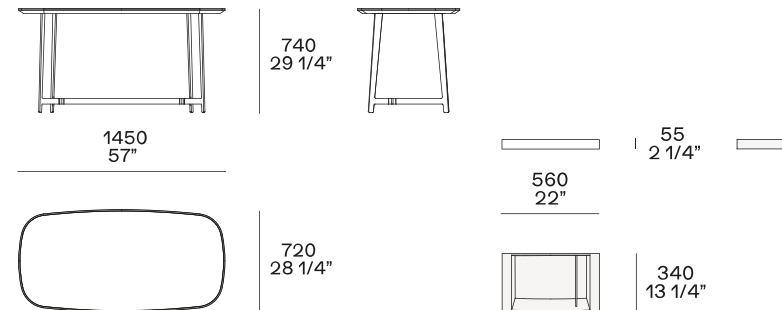

Compositions Available

Mathieu Desk with drawer
Retail Price: $6,009.00
Sale Price: $4,206.30