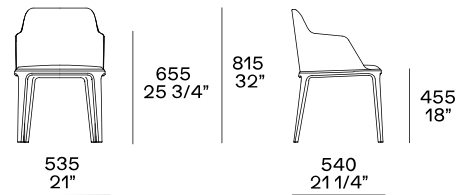

Compositions Available

Grace chair with arms
Retail Price: $1,524.00
Sale Price: $1,066.80

Grace chair without arms
Retail Price: $1,430.00
Sale Price: $1,001.00