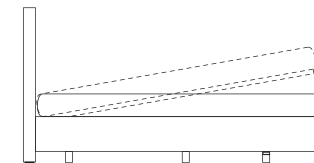

## Compositions Available

1778-2184  
70"-86"

330  
13"

1130  
44 1/2"

2100  
82 3/4"

Arca Queen bed  
Retail Price: \$6,372.00  
**Sale Price: \$4,460.40**

Arca King bed  
Retail Price: \$7,025.00  
**Sale Price: \$4,917.50**