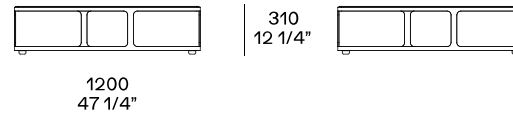

Compositions Available

Creek Square coffee table
Retail Price: $6,497.00
Sale Price: $4,547.90

Creek Rectangular coffee table
Retail Price: $5,207.00
Sale Price: $3,644.90