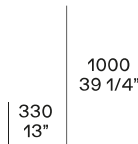

Compositions Available

Kelly Queen bed
Retail Price: $8,755.00
Sale Price: $6,128.50

Kelly King bed
Retail Price: $9,074.00
Sale Price: $6,351.80