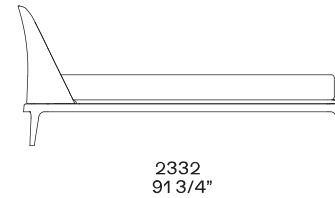

Compositions Available

Kelly Queen bed
Retail Price: $8,755.00
Sale Price: $6,128.50

Kelly King bed
Retail Price: $9,074.00
Sale Price: $6,351.80