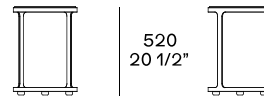

Compositions Available

Ø 420
16 1/2"

Creek Round
Retail Price: $2,271.00
Sale Price: $1,589.70