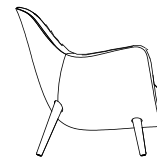

890
35"

460
18"