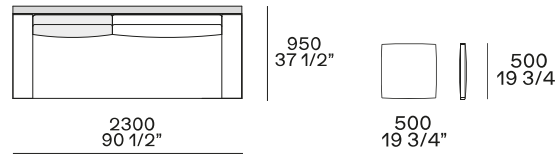

Compositions Available

Mondrian freestanding sofa
Retail Price: $9,926.00
Sale Price: $6,948.20

Mondrian sofa with left chaise
Retail Price: $15,662.00
Sale Price: $10,963.40

Mondrian sofa with right chaise
Retail Price: $15,662.00
Sale Price: $10,963.40