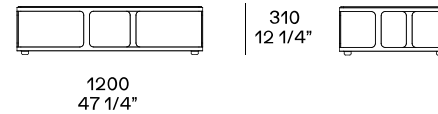

Compositions Available

Creek Square coffee table
Retail Price: $6,497.00
Sale Price: $4,547.90

Creek Rectangular coffee table
Retail Price: $5,207.00
Sale Price: $3,644.90