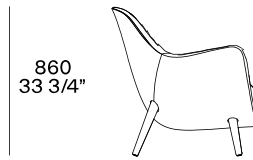

## Compositions Available

950  
37 1/2"

860  
33 3/4"

890  
35"

460  
18"

Mad Queen Armchair  
Retail Price: \$4,008.00  
**Sale Price: \$2,805.60**

**Poliform**

## Mad Queen Armchair

Outer cover in fabric Olimpia 94 Prussia and inner cover in fabric Gibson Matelassè 03 Notte. Legs in black elm.

Gibson 03  
Notte

Olimpia 94  
Prussia

Black Elm  
Structure

## Compositions Available

950  
37 1/2"

860  
33 3/4"

460  
18"

890  
35"

**Poliform**

Mad Queen Armchair  
Retail Price: \$4,692.00  
**Sale Price: \$3,284.40**