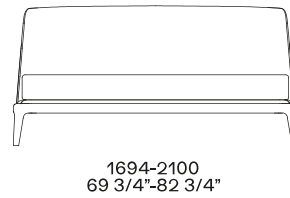

Compositions Available

Kelly Queen bed
Retail Price: $8,755.00
Sale Price: $6,128.50

Kelly King bed
Retail Price: $9,074.00
Sale Price: $6,351.80