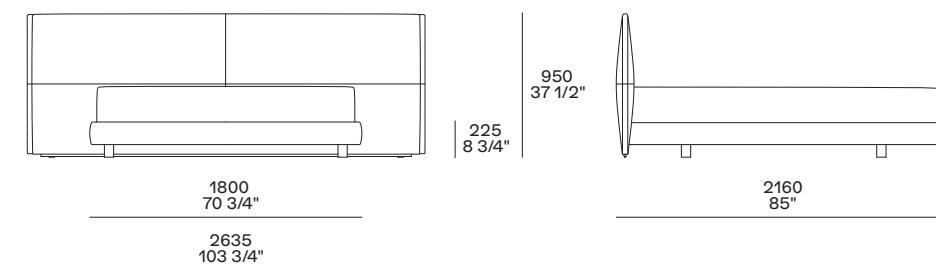

For mattresses:

w 67"- 70 3/4" x d 78 3/4"

Queen size bed w 64"-103 3/4" x d 86 1/2"

for mattress w 60" x d 80"

King size bed w 80"- 113 1/2" x d 86 1/2"

for mattress w 76" x d 80"

Bedstead type:

- fixed bedstead
- anatomic bedsteads