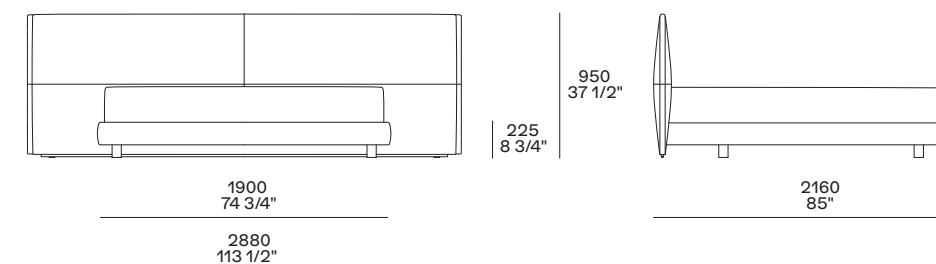

per materasso I 1800 e King size
for mattress w 70 3/4" and King size

cuscino opzionale per Queen size
optional cushion for Queen size

cuscino opzionale per materasso I 1700-1800 e King size
optional cushion for mattress w 67"-70 3/4" and King size