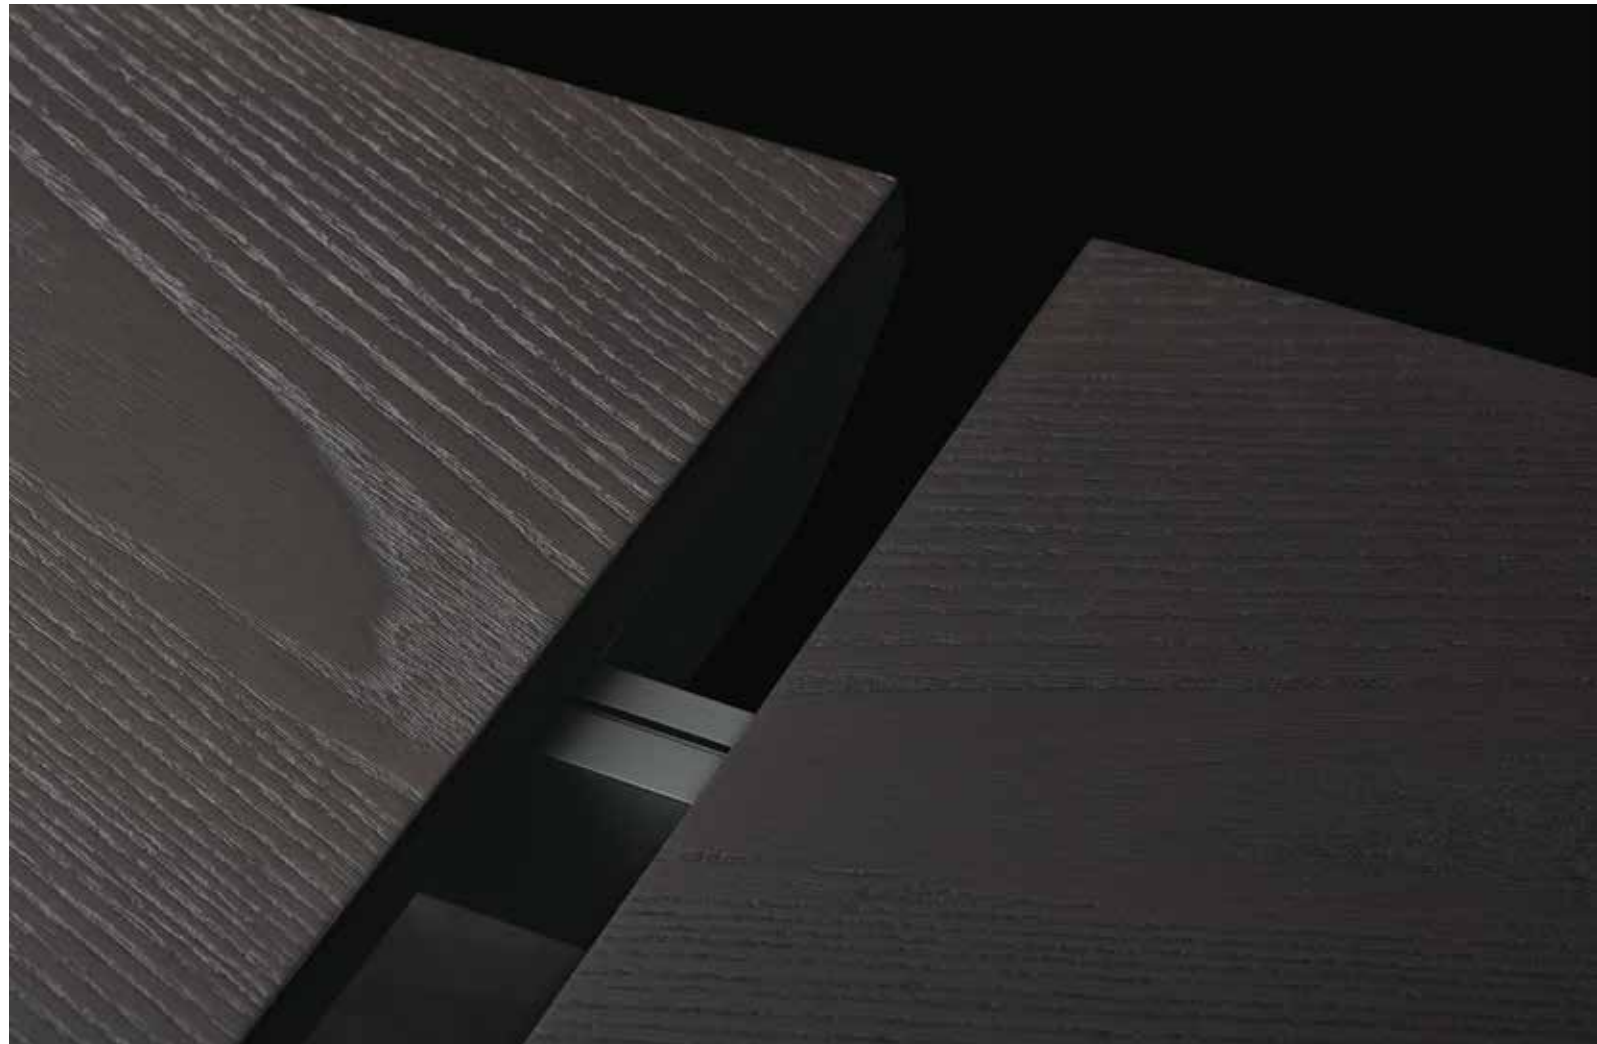

Qui e nella pagina successiva: tavolo Henry allungabile in olmo nero. Il piano in legno è caratterizzato dall'accostamento di lastre con venatura a spina di pesce.

This and next page: Henry extendable table in black elm. The veneer with herringbone grain distinguishes the top in wood.