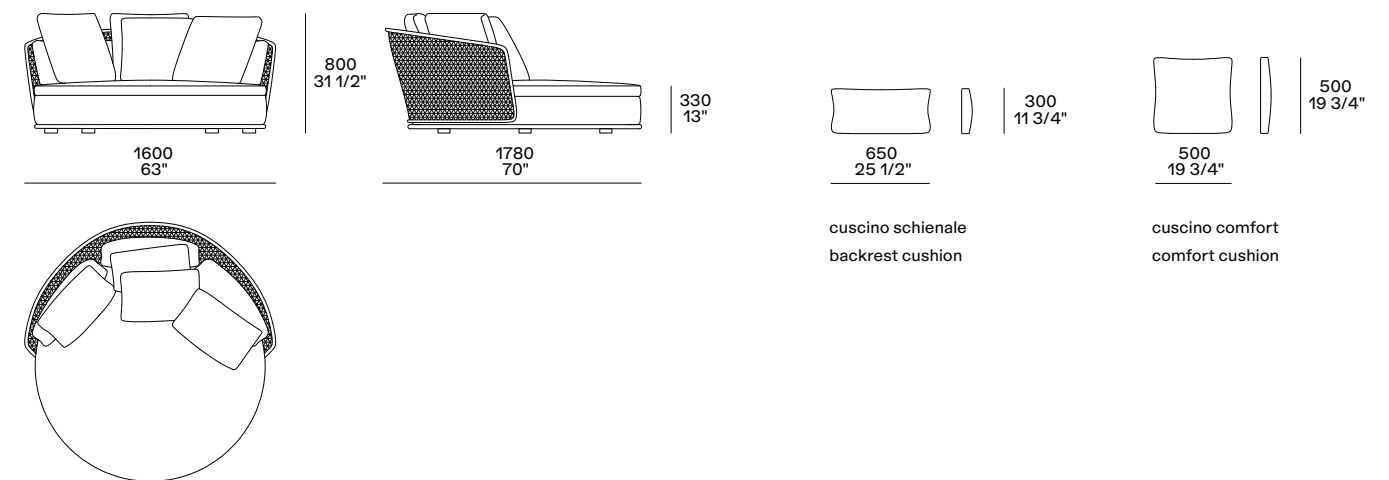

SOORI DAY LOUNGE

Design Soo Chan

Struttura schienale in tubolare di acciaio inox rivestita in fettuccia di polipropilene, schienale in fettuccia intrecciata colore testa di moro. Basamento in tubolare di acciaio inox verniciato brown nickel opaco. Piedini in materiale plastico. Base seduta in poliuretano espanso monoquota. Cuscino seduta in poliestere riciclato PET con inserto in poliuretano. Cuscini schienale e comfort in poliestere riciclato PET. Prerivestimento in fibra di poliestere. Rivestimento sfoderabile in tessuto.

Backrest structure in tubular stainless steel covered in polypropylene tape, backrest in woven tape colour testa di moro. Base in tubular stainless steel mat brown nickel painted. Feet in plastic material. Seat base in single-density polyurethane foam. Seat cushion in recycled polyester PET with insert in polyurethane. Backrest and comfort cushions in recycled polyester PET. Pre-cover in polyester fibre. Removable cover in fabric.