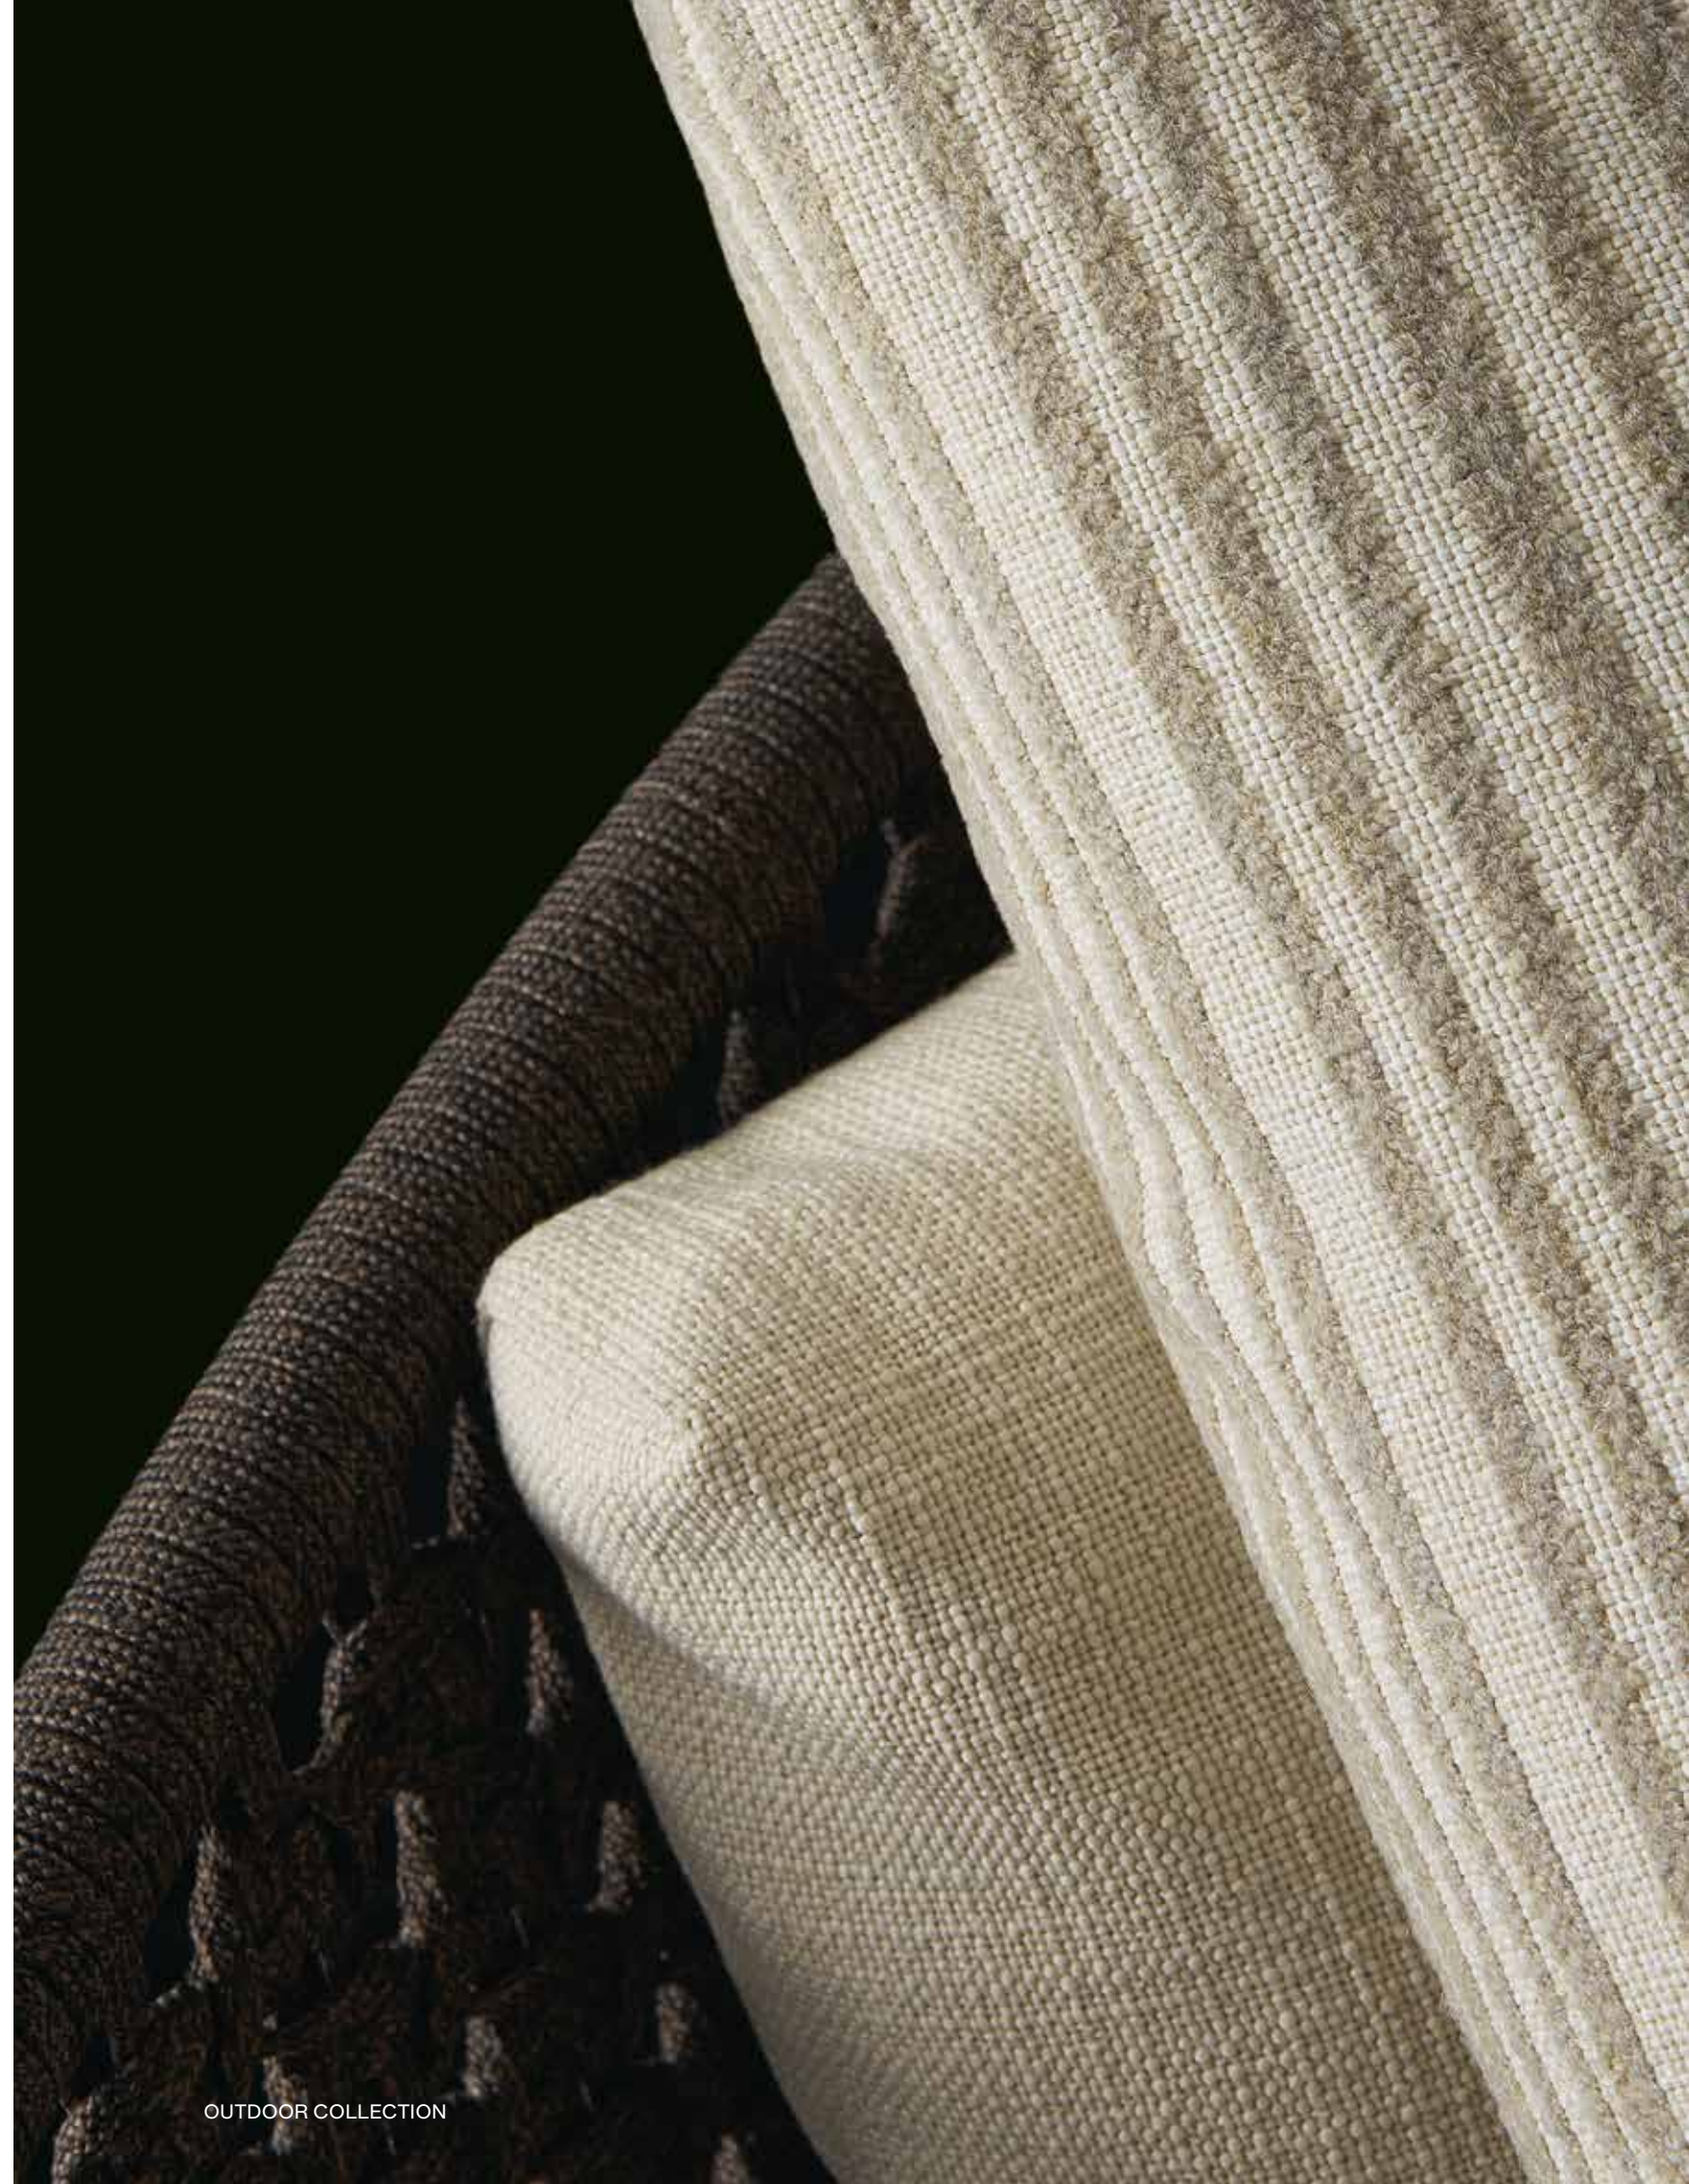

Nelle pagine precedenti: Soori Day Lounge con struttura in acciaio inox rivestita in fettuccia testa di moro, schienale in fettuccia intrecciata testa di moro. Rivestimento sfoderabile in tessuto Karif 02 burro, cuscini in tessuto Karif 02 burro e Ghibli 04 sabbia. Basamento verniciato brown nickel opaco. Tavolini Azu in grès smaltato lucido salvia.

This and next pages: Soori Day Lounge with structure in stainless steel covered in tape testa di moro, backrest in braided tape testa di moro. Removable cover in fabric Karif 02 burro, cushions in fabric Karif 02 burro and Ghibli 04 sabbia. Base in mat painted brown nickel. Azu coffee tables in glossy glazed gres salvia.