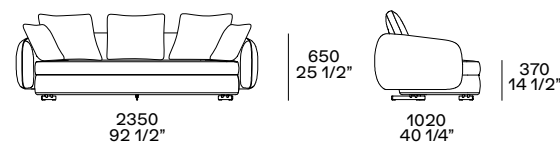

SAINT-GERMAIN

Design Jean-Marie Massaud

Struttura in legno e derivati. Schienale in poliuretano flessibile stampato, cuscino seduta in poliuretano espanso a quote differenziate, priverestimento in tela cotone e piuma.

Cuscino schienale in poliuretano espanso e piuma, larghezza mm 600-700-800.

Cuscino poggiatesta opzionale in strutturato e piuma, larghezza mm 700.

Cuscini opzionali in tela cotone e piuma.

Piedini regolabili in metallo verniciato brown nickel opaco.

Rivestimento sfoderabile in tessuto o pelle.

Structure in wood and wood by-products.

Backrest in flexible moulded polyurethane, seat cushion in multi-density polyurethane foam, pre-cover in cotton canvas and down.

Fixed backrest cushion in polyurethane foam and down, width 23 1/2"-27 1/2"-31 1/2".

Optional structural headrest cushion in down, width 27 1/2".

Optional cushions in cotton canvas and down.

Levelling feet in painted metal mat brown nickel.

Removable cover in fabric or leather.

End or central coffee table inserted between two elements only available with seat depth 31" (sofa depth 39 1/4"). Structure coffee table in metal painted mat brunito or mat champagne; top in black elm, gold oak, blu reflecting glass, ebony stone with spatula finish or six mat and six glossy marbles.

Divano Sofa