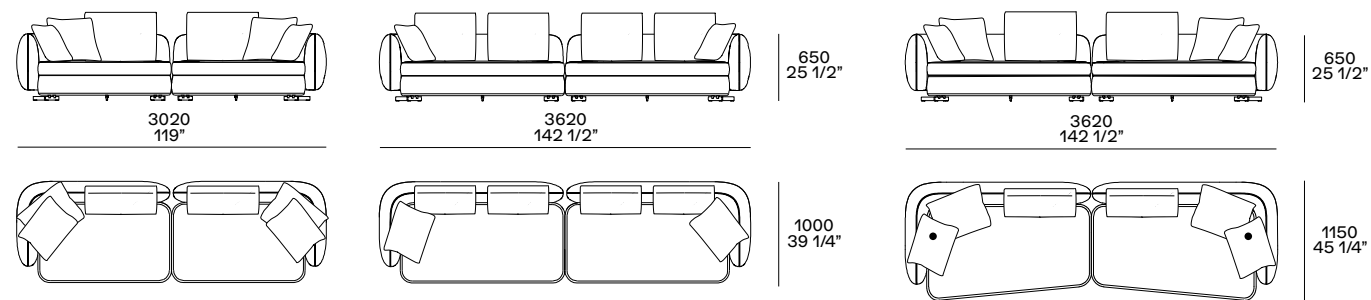

SAINT-GERMAIN

Design Jean-Marie Massaud

Struttura in legno e derivati. Schienale in poliuretano flessibile stampato, cuscino seduta in poliuretano espanso a quote differenziate, priverestimento in tela cotone e piuma.

Cuscino schienale in poliuretano espanso e piuma, larghezza mm 600-700-800.

Cuscino poggiatesta opzionale in strutturato e piuma, larghezza mm 700.

Cuscini opzionali in tela cotone e piuma.

Piedini regolabili in metallo verniciato brown nickel opaco.

Rivestimento sfoderabile in tessuto o pelle.

Structure in wood and wood by-products.

Backrest in flexible moulded polyurethane, seat cushion in multi-density polyurethane foam, pre-cover in cotton canvas and down.

Fixed backrest cushion in polyurethane foam and down, width 23 1/2"-27 1/2"-31 1/2".

Optional structural headrest cushion in down, width 27 1/2".

Optional cushions in cotton canvas and down.

Levelling feet in painted metal mat brown nickel.

Removable cover in fabric or leather.

End or central coffee table inserted between two elements only available with seat depth 31" (sofa depth 39 1/4"). Structure coffee table in metal painted mat brunito or mat champagne; top in black elm, gold oak, blu reflecting glass, ebony stone with spatula finish or six mat and six glossy marbles.

Divano Sofa

Divano composto Modular sofa

Cuscini opzionali Optional cushions

Divano Boomerang sx-dx Lt-rt Boomerang sofa

Cuscino poggiatesta opzionale Optional headrest cushion

- può sostituire il cuscino schienale fisso e, solo dove indicato, i cuscini opzionali it can replace the fixed backrest cushion and, only where indicated, the optional cushions

Elemento centrostanza sx-dx Lt-rt freestanding element

Pouf centrostanza Freestanding pouf