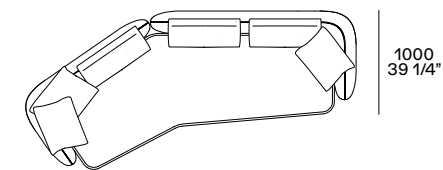

Divano Boomerang sx-dx Lt-rt Boomerang sofa