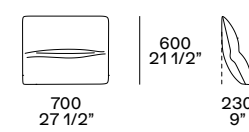

Cuscino poggiatesta opzionale Optional headrest cushion

- può sostituire il cuscino schienale fisso e, solo dove indicato, i cuscini opzionali it can replace the fixed backrest cushion and, only where indicated, the optional cushions