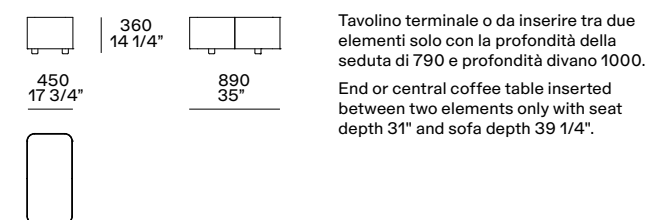

**Angolo penisola sx-dx**  
**Lt-rt peninsula corner unit**

**Chaise longue sx-dx**  
**Lt-rt chaise longue**

accostabile solo al terminale l 2110  
to be put only next to the end-unit w 83"

**Tavolino**  
**Coffee table**