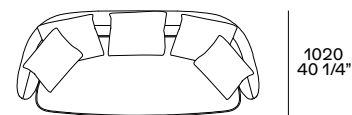

SAINT-GERMAIN

Design Jean-Marie Massaud

Struttura in legno e derivati. Schienale in poliuretano flessibile stampato, cuscino seduta in poliuretano espanso a quote differenziate, priverestimento in tela cotone e piuma.

Cuscino schienale in poliuretano espanso e piuma, larghezza mm 600-700-800.

Cuscino poggiatesta opzionale in strutturato e piuma, larghezza mm 700.

Cuscini opzionali in tela cotone e piuma.

Piedini regolabili in metallo verniciato brown nickel opaco.

Rivestimento sfoderabile in tessuto o pelle.

Structure in wood and wood by-products.

Backrest in flexible moulded polyurethane, seat cushion in multi-density polyurethane foam, pre-cover in cotton canvas and down.

Fixed backrest cushion in polyurethane foam and down, width 23 1/2"-27 1/2"-31 1/2".

Optional structural headrest cushion in down, width 27 1/2".

Optional cushions in cotton canvas and down.

Levelling feet in painted metal mat brown nickel.

Removable cover in fabric or leather.

End or central coffee table inserted between two elements only available with seat depth 31" (sofa depth 39 1/4"). Structure coffee table in metal painted mat brunito or mat champagne; top in black elm, gold oak, blu reflecting glass, ebony stone with spatula finish or six mat and six glossy marbles.

Divano Sofa