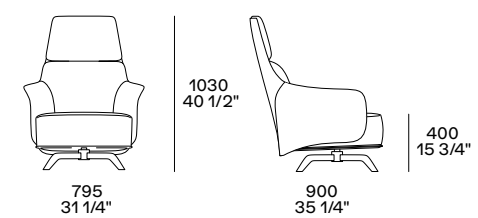

Armchair

Compact polyurethane shell with flexible polyurethane insert. Seat cushion in flexible polyurethane with differentiated densities and pre-cover with parts in cotton canvas with down. Underseat structure in wood and wood-derivatives, covered in hide in the sample colours. Swivel base with automatic returning mechanism or fixed base, in mat brown nickel painted steel. Outer shell cover in non-removable hide in the sample colours, inner shell cover and seat cushion in removable fabric or leather Silk and Soft.

basamento girevole
swivel base