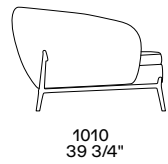

Removable cover in fabric or leather.

Divano Sofa

690
27 1/4"

420
16 1/2"

540
21 1/4"

cuscino schienale
backrest cushion

440
17 1/4"

cuscino opzionale
optional cushion