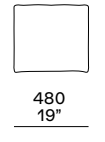

Removable cover in fabric or leather.

Divano Sofa

690
27 1/4"

420
16 1/2"

540
21 1/4"

cuscino schienale
backrest cushion

440
17 1/4"

cuscino opzionale
optional cushion