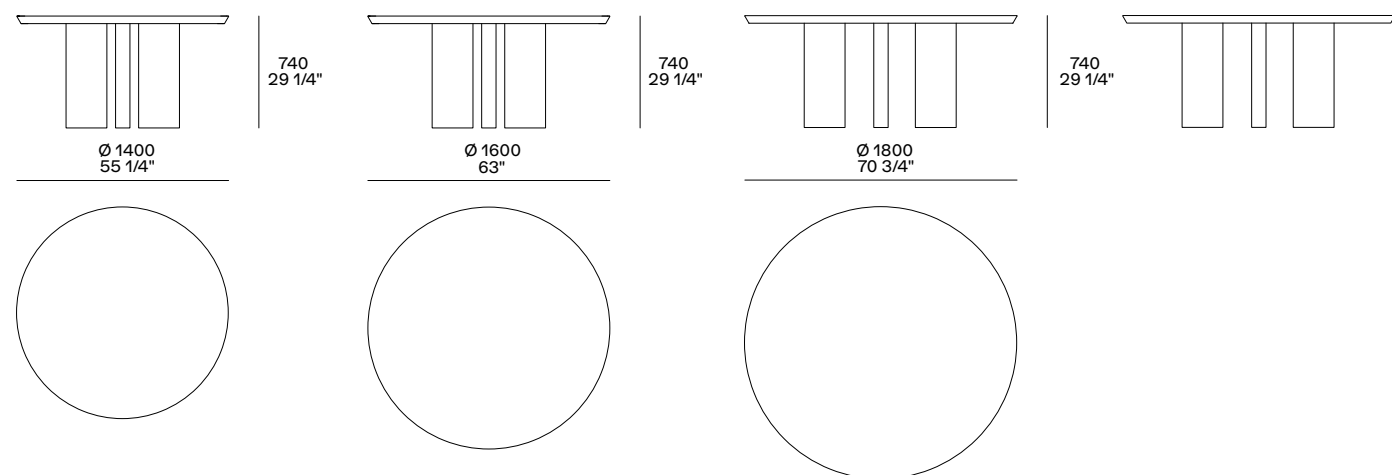

ADRIEN

Design Jean-Marie Massaud

Struttura in massello tinto olmo nero, metallo laccato opaco e lucido colori o metallo verniciato opaco e lucido light sheer o dark sheer. Piano in olmo nero o marmo levigato e lucido (escluso travertino classico, travertino iraniano, emperador dark e zecevo).

Structure in solid wood stained black elm, mat and glossy lacquered colours metal or mat and glossy light sheer or dark sheer painted metal. Top in black elm or mat and glossy marble (except travertino classico, travertino iraniano, emperador dark and zecevo).

Piano legno Wooden top