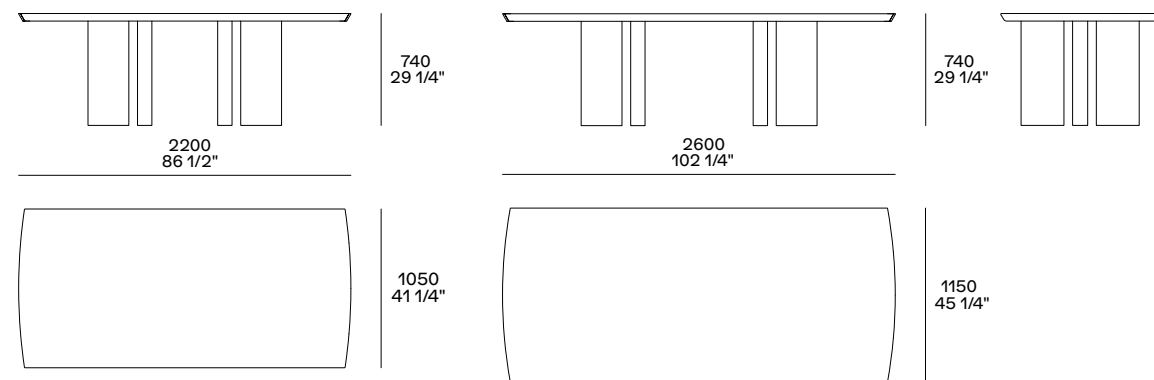

ADRIEN

Design Jean-Marie Massaud

Struttura in massello tinto olmo nero, metallo laccato opaco e lucido colori o metallo verniciato opaco e lucido light sheer o dark sheer. Piano in olmo nero o marmo levigato e lucido (escluso travertino classico, travertino iraniano, emperador dark e zecevo).

Structure in solid wood stained black elm, mat and glossy lacquered colours metal or mat and glossy light sheer or dark sheer painted metal. Top in black elm or mat and glossy marble (except travertino classico, travertino iraniano, emperador dark and zecevo).

Piano legno Wooden top