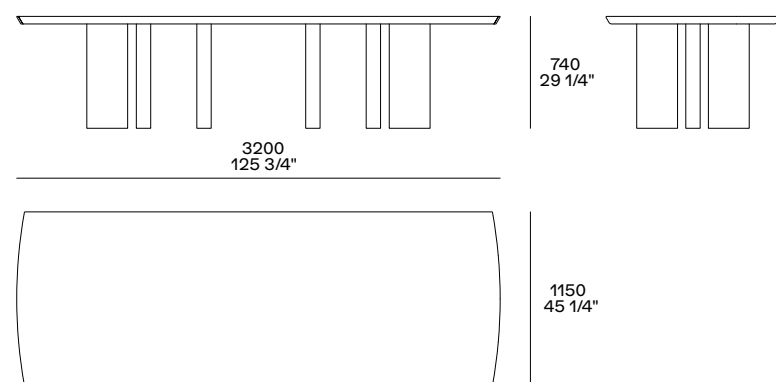

ADRIEN

Design Jean-Marie Massaud

Struttura in massello tinto olmo nero, metallo laccato opaco e lucido colori o metallo verniciato opaco e lucido light sheer o dark sheer. Piano in olmo nero o marmo levigato e lucido (escluso travertino classico, travertino iraniano, emperador dark e zecevo).

Structure in solid wood stained black elm, mat and glossy lacquered colours metal or mat and glossy light sheer or dark sheer painted metal. Top in black elm or mat and glossy marble (except travertino classico, travertino iraniano, emperador dark and zecevo).

Piano legno Wooden top