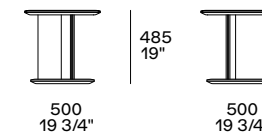

Predisposto per materassi:

l 1800-2000 x p 2000

King size

letto l 2150 x p 2410

materasso l 1930 x p 2030

Tipologia di rete:

- rete fissa
- sommier

Bed

Headboard in wood and wood-derivatives with padding in multi-density flexible polyurethane, pre-cover in polyester fibre and cover in removable fabric or leather. Bed frame in solid wood with padding in single-density flexible polyurethane, pre-cover in polyester fibre, final cover in removable fabric and leather or in non removable hide in the sample colours. Perimeter frame in non-removable hide in the sample colours, feet in plastic material. Light switch, electrical socket, USB socket and USB-2 optional, integrated in the headboard, except version w 101 1/4".

For mattresses:

w 70 3/4"-78 3/4" x d 78 3/4"

King size

bed w 84 3/4" x d 95"

mattress w 76" x d 80"

Bedstead type:

- fixed bedstead
- sommier

Comodini

Struttura e frontali in rovere spessart o olmo nero. Top in rovere spessart, olmo nero o in marmo levigato e lucido (escluso travertino classico, travertino iraniano, emperador dark e zecevo).

Night tables

Structure and fronts in spessart oak or black elm. Top in spessart oak, black elm or mat and glossy marble (except travertino classico, travertino iraniano, emperador dark and zecevo).

un cassetto
one drawer