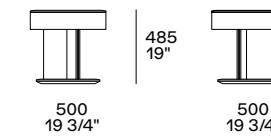

Predisposto per materassi:

l 1800-2000 x p 2000

King size

letto l 2150 x p 2410

materasso l 1930 x p 2030

Tipologia di rete:

- rete fissa
- sommier

Bed

Headboard in wood and wood-derivatives with padding in multi-density flexible polyurethane, pre-cover in polyester fibre and cover in removable fabric or leather. Bed frame in solid wood with padding in single-density flexible polyurethane, pre-cover in polyester fibre, final cover in removable fabric and leather or in non removable hide in the sample colours. Perimeter frame in non-removable hide in the sample colours, feet in plastic material. Light switch, electrical socket, USB socket and USB-2 optional, integrated in the headboard, except version w 101 1/4".

For mattresses:

w 70 3/4"-78 3/4" x d 78 3/4"

King size

bed w 84 3/4" x d 95"

mattress w 76" x d 80"

Bedstead type:

- fixed bedstead
- sommier

Comodini

Struttura e frontali in rovere spessart o olmo nero. Top in rovere spessart, olmo nero o in marmo levigato e lucido (escluso travertino classico, travertino iraniano, emperador dark e zecevo).

Night tables

Structure and fronts in spessart oak or black elm. Top in spessart oak, black elm or mat and glossy marble (except travertino classico, travertino iraniano, emperador dark and zecevo).

un cassetto
one drawer