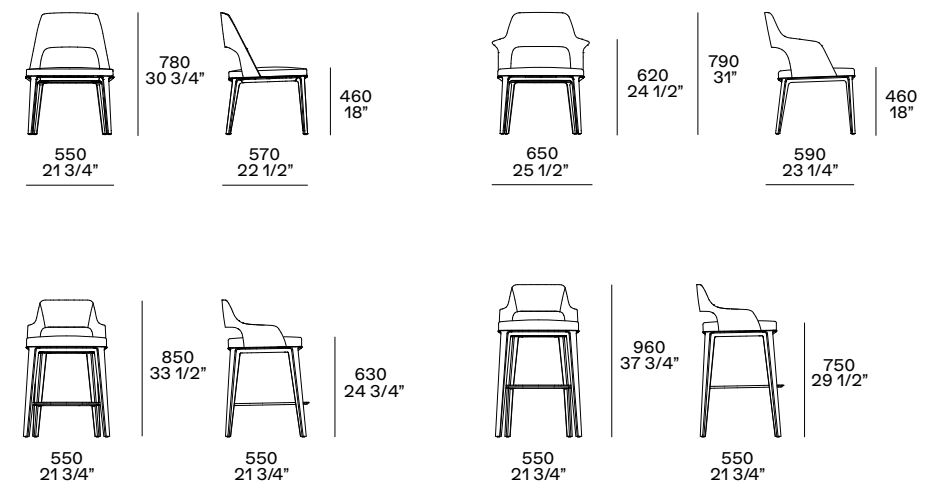

SOPHIE LITE

Design Emmanuel Gallina, 2020

Seduta e schienale con parti in poliuretano flessibile a quote differenziate e parti in poliuretano flessibile stampato, priverivestimento in fibra di poliestere. Rivestimento sfoderabile in tessuto o pelle. Struttura in massello, finitura in rovere spessart, olmo nero o noce gold. Sgabello con poggipiedi in metallo verniciato brown nickel opaco.

Seat and backrest with parts in flexible polyurethane in different densities and parts in flexible moulded polyurethane, pre-cover in polyester fibre. Removable cover in fabric or leather. Structure in solid wood, spessart oak, black elm or gold walnut finish. Stool with footrest in mat brown nickel painted metal.