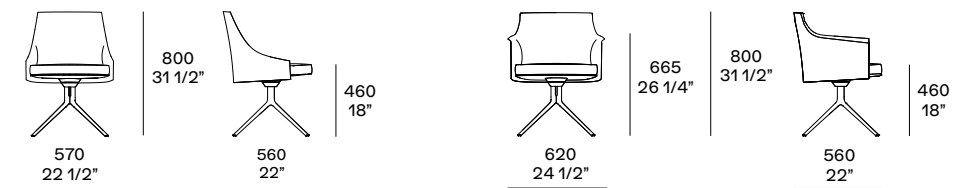

STANFORD BRIDGE

Design Jean-Marie Massaud, 2018

Scocca in poliuretano flessibile stampato, sedile in poliuretano flessibile a quote differenziate, prerivestimento in fibra di poliestere. Rivestimento non sfoderabile in tessuto o pelle. Basamento girevole con ritorno, fusione di alluminio verniciato brown nickel opaco o lucido.

Body in flexible moulded polyurethane, seat in flexible polyurethane in different densities, pre-cover in polyester fibre. Non-removable cover in fabric or leather. Base with automatic returning mechanism, aluminium casting painted mat or glossy brown nickel.