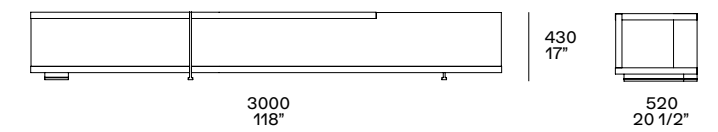

Madie con vani a giorno attrezzabili Sideboards with open compartments to be accessorised

Contenitori Storage units

Anta a ribalta con ripiano interno o cassetto con vassoio estraibile.
Flap door with inner shelf or drawer with extractable tray.

Contenitore a giorno.
Open storage unit.

Madie con vani a giorno attrezzabili sx Sideboards with open compartments to be accessorised left

Madie con vani a giorno attrezzabili dx Sideboards with open compartments to be accessorised right