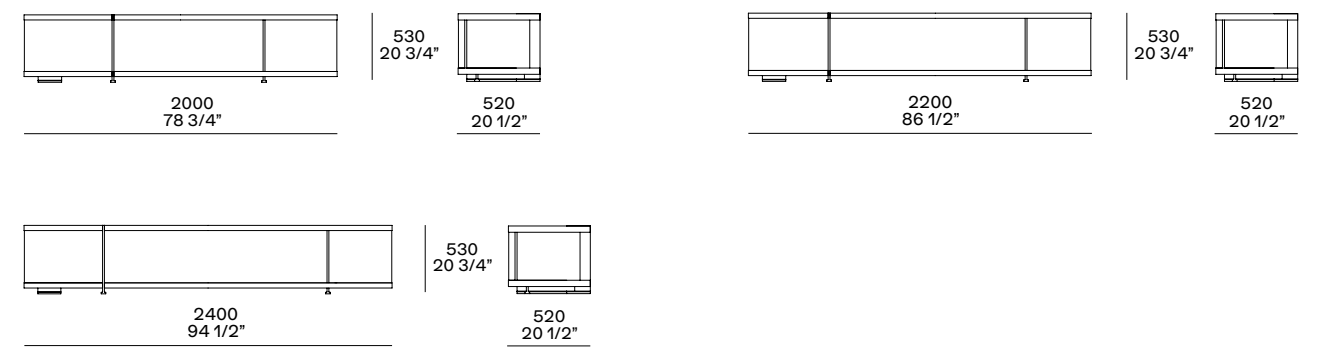

BRISTOL SYSTEM

Design Jean-Marie Massaud, 2014

Serie di madie disponibili in due altezze e attrezzabili con una serie di contenitori. Struttura esterna e interna in laccato opaco colori, laccato lucido colori, rovere spessart o olmo nero. Disponibili anche con struttura esterna in rovere spessart o olmo nero e interno struttura in laccato lucido colori. Inserti e piedini in alluminio verniciato brown nickel opaco o lucido. Contenitori in laccato opaco colori, rovere spessart o olmo nero. Le madie possono essere predisposte con tappi o canaline passacavi e ripetitore di telecomandi inseribile nei contenitori con anta a ribalta.

Series of sideboards available in two heights accessorized with several storage units. Outer and inner structure available in mat lacquered colours, glossy lacquered colours, spessart oak or black elm. Available also with outer structure in spessart oak or black elm and inner structure in glossy lacquered colours. Inlays and feet in mat or glossy brown nickel painted aluminium. Storage units available in mat lacquered colours, spessart oak or black elm. The sideboards can be arranged with cable passage and relay for remote controls to be mounted in the storage units with flap door.

Madie con vani a giorno attrezzabili Sideboards with open compartments to be accessorised