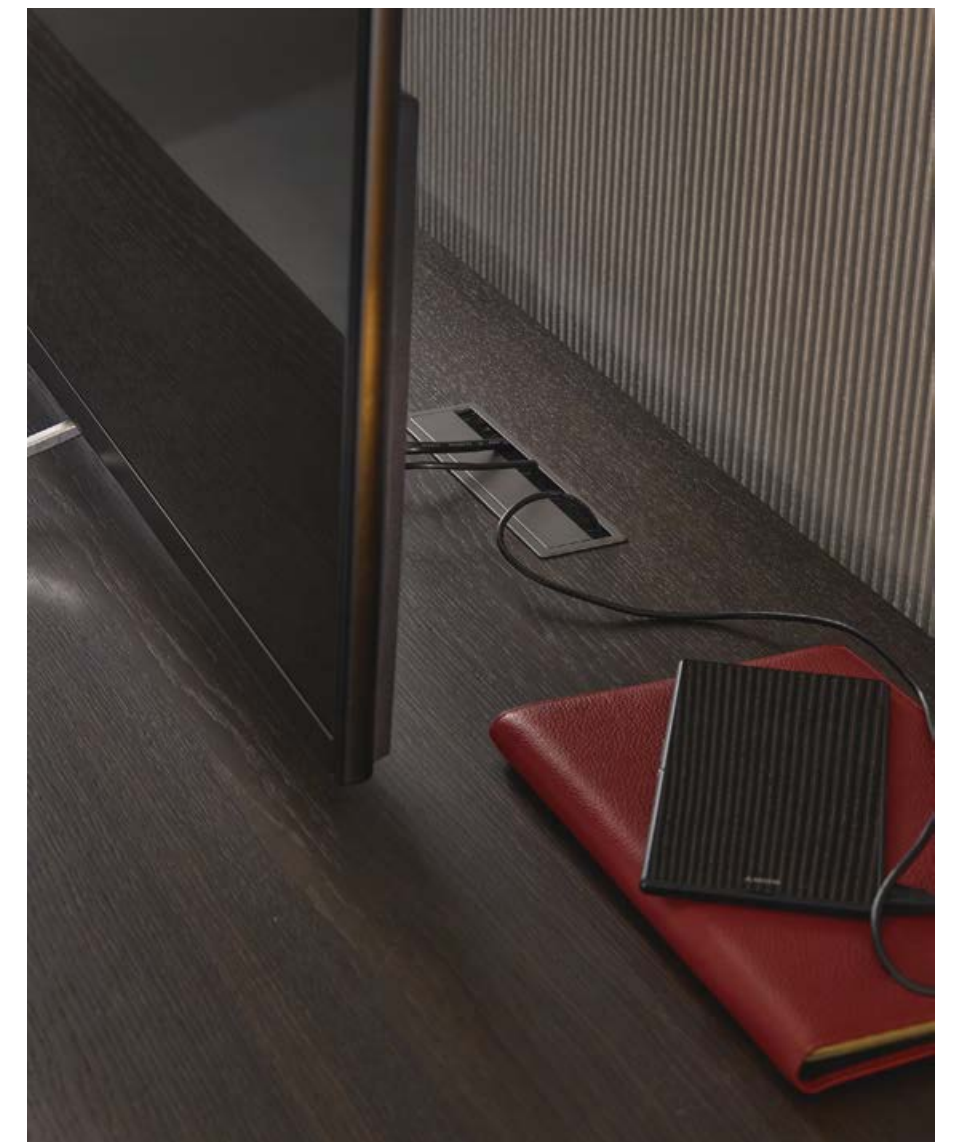

A sinistra: madia Bristol in rovere spessart, inserti e piedini in brown nickel opaco, vani a giorno e contenitori laccato opaco piombo. Divano Bristol in tessuto sfoderabile Rabat 412 cemento e cuscino in velluto Persia 1403 ocra, tavolini retrodivano Bristol in rovere spessart. Sotto: dettaglio top madia Bristol attrezzato con canalina passacavi.

Left: Bristol sideboard in spessart oak, inlays and feet in mat brown nickel, piombo mat lacquered open compartments and storage units. Bristol sofa in removable fabric Rabat 412 cemento and cushion in velvet Persia 1403 ocra, Bristol small tables to the back of the sofa in spessart oak. Below: close up of the top of Bristol sideboard arranged with cable passage.