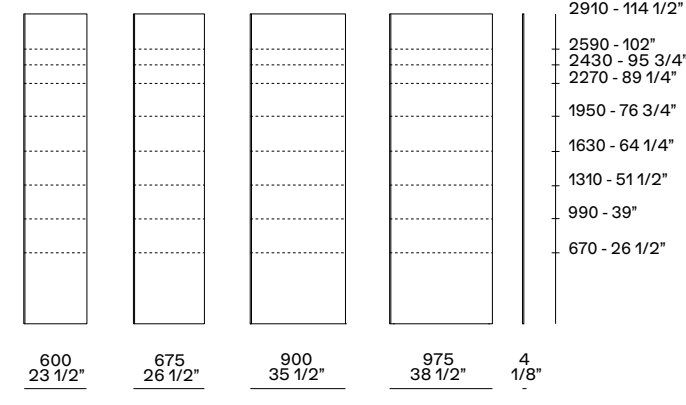

Boiserie sp 30 Wall panelling th 1 1/4"

Profili verticali di chiusura e centrali mm 4. Profili orizzontali per boiserie con altezza inferiore o uguale a mm 1950.

Vertical closing profiles and central profiles 1/8". Horizontal profiles for wall panelling with height less than or equal to 76 3/4".

Top di finitura p 501 Finishing top d 19 3/4"

Spessore mm 14, laccato o essenza.
Thickness 1/2", in lacquer or wood.

Spessore mm 18, in marmo.
Thickness 3/4", in marble.

Il top di finitura in marmo non può essere utilizzato con il portale TV e i contenitori Living h 1189 (con ante o vani a giorno) nella versione sospesa.

The finishing top in marble cannot be used with the TV-portal and with the storage units Living h 1189 (with doors or open storage units) in the suspended version.