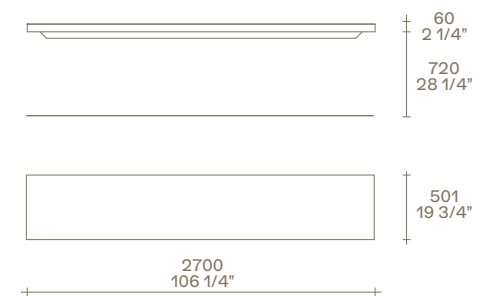

Code

Design R&D Poliform