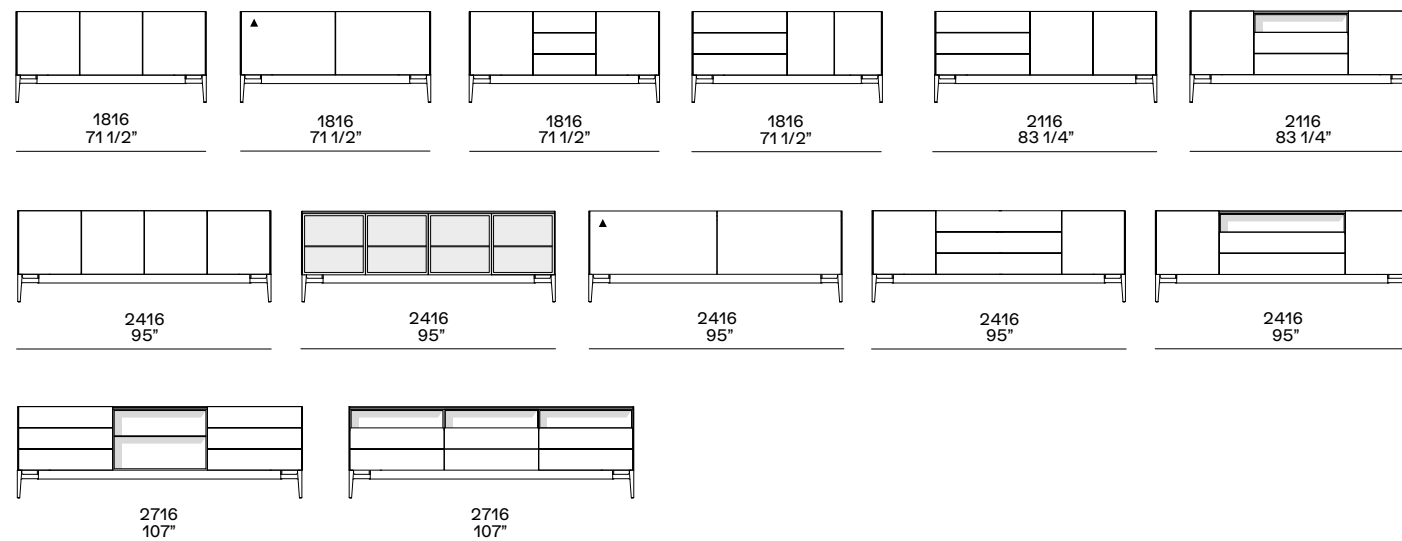

CODE SIDEBOARDS

Design R&D Poliform

Frontali, fianchi laterali, retro schienale

Laccato opaco colori, laccato semilucido colori, laccato metallico colori, 4 essenze.

Frontali vetro

Vetro trasparente e fumé, vetro riflettente trasparente e fumé, telaio ardesia o champagne opaco.

Vani a giorno

Laccato opaco colori.

Schienale: laccato opaco colori, laccato metallico colori, 4 essenze, tessuto 4 colori.

Top di finitura

Laccato opaco colori, laccato metallico colori, 4 essenze, marmo levigato e lucido.

Basamento con piedini, zoccolino

Metallo verniciato ardesia opaco o champagne opaco.

Struttura

Nobilitato ardesia (incluso schienale), laccato opaco colori, 4 essenze.
Schienale: laccato opaco colori, laccato metallico colori, 4 essenze, tessuto 4 colori.

Ripiani interni

Nobilitato ardesia, laccato opaco colori, 4 essenze, vetro trasparente.

Cassettiera interna

Frontali: laccato opaco colori, laccato metallico colori, 4 essenze, marmo levigato e lucido.
Top: laccato opaco colori, laccato metallico colori, 4 essenze, marmo levigato e lucido.

Fondo opzionale cassetti

Tecnopelle colori.

Piano panca

Laccato opaco colori, laccato semilucido colori, laccato metallico colori, 4 essenze.

Fronts, lateral sides, back part of the back panel

Mat lacquered colours, semi-glossy lacquered colours, metal lacquered colours, 4 woods.

Glass fronts

Transparent and fumé glass, transparent and fumé reflecting glass, mat ardesia or champagne frame.

Open storage units

Mat lacquered colours.
Back panel: mat lacquered colours, metal lacquered colours, 4 woods, fabric 4 colours.

Finishing top

Mat lacquered colours, metal lacquered colours, 4 woods, mat and glossy marble.

Base with feet, plinth

Mat ardesia or champagne painted metal.