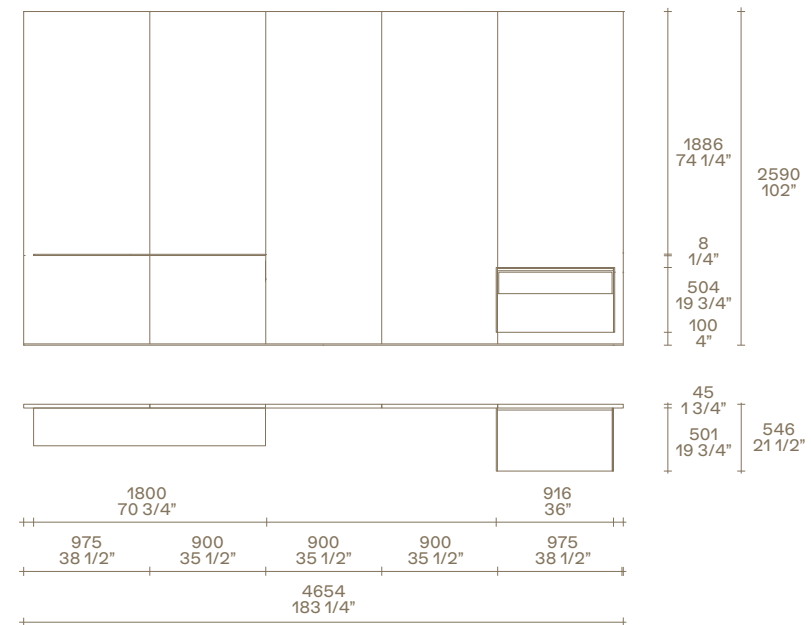

Apertura: battente.
Ante: vetro acidato 5323 bronzo con
profili ardesia opaco.
Maniglie: Fitted ardesia opaco.
Fianchi laterali: laccato metallico
ottone.
Parti metalliche: ardesia opaco.

Code D integrato

Boiserie: tessuto lino chiaro.
Top superiore: laccato metallico ottone,
luce a led.
Mensolone sospeso: olmo nero,
canalina attrezzata con passacavi,
luce a led.
Contenitore sospeso: frontale cassetto
laccato metallico ottone.
Vano a giorno: laccato opaco ottone.
Top: marmo zecevo levigato, luce a led.
Profili: verniciato ardesia opaco.

Code

Wall panelling: fabric lino chiaro.
Shelf: metal lacquer ottone, led light.
Suspended storage unit: drawer front metal
lacquer ottone.
Open compartment: mat lacquer
ottone.
Sides: metal lacquer ottone.
Top: mat marble zecevo, led light.
Profiles: mat painted champagne.

Senzafine Cover glass

Opening: leaf doors.
Doors: etched glass 5323 bronzo with
profiles mat ardesia.
Handles: Fitted mat ardesia.
Lateral sides: metal lacquer
ottone.
Metal parts: mat ardesia.

Code D integrated

Wall panelling: fabric lino chiaro.
Upper top: metal lacquer ottone,
led light.
Suspended thick shelf: black elm,
accessorized cable passage channel, led
light.
Suspended storage unit: drawer front metal
lacquer ottone.
Open compartment: mat lacquer ottone.
Top: mat marble zecevo, led light.
Profiles: mat painted ardesia.

Code

Design R&D Poliform

C