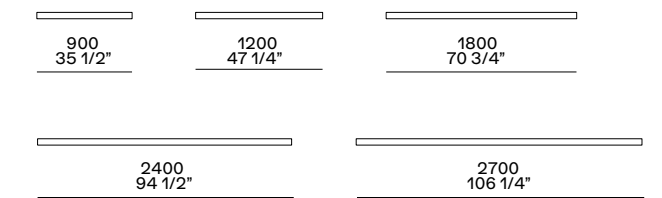

Mensoloni sospesi sp 60 p 501 Suspended thick shelves th 2 1/4" d 19 3/4"

Per fissaggio a muro o per boiserie. Disponibili anche con canalina attrezzabile, nella lunghezza del mensolone, sp 20 p 120 con luce a led dimmerabile.

For wall fixing or for wall panelling. Available also with accessorized channel, in the same length of the thick shelf, th 3/4" d 4 3/4" with light and dimmerable led.