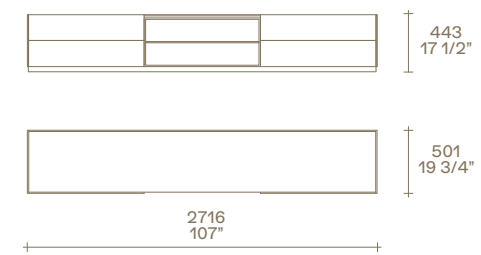

INTERIOR 02

Code madia

Cassetti e anta a ribalta superiore: frontali noce gold.

Vano a giorno: laccato opaco bronzo.

Fianchi laterali: noce gold.

Top: laccato metallico bronzo.

Zoccolino: verniciato ardesia opaco.

Code

Mensolone sospeso: laccato semilucido granata, canalina attrezzata con carica a induzione per smartphone, luce a led.

Profili: verniciato ardesia opaco.

Code sideboard

Drawers and lower flap door: fronts gold walnut.

Open compartment: mat lacquer bronzo.

Lateral sides: gold walnut.

Top: metal lacquer bronzo.

Plinth: mat painted ardesia.

Code

Suspended thick shelf: semi-glossy lacquer granata, cable passage channel accessorized with induction charge for smartphone, led light.

Profiles: mat painted ardesia.

Code sideboard

Design R&D Poliform