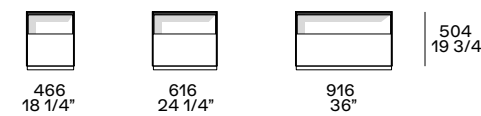

#### Storage units with plinth d 19 3/4"

Con cassetto.

With drawer.

Con cassetti e vani a giorno.

With drawers and open storage units.

Con cassetto e vano a giorno.

With drawer and open storage unit.

FINITURE CODE  
CODE FINISHINGS