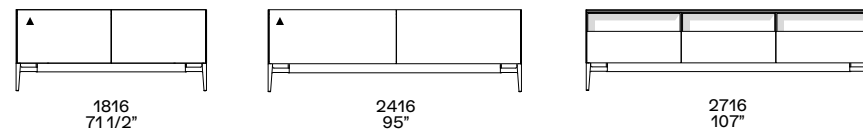

h 769 con piedini - h 544 con zoccolino h 30 1/4" with feet - h 21 1/2" with plinth