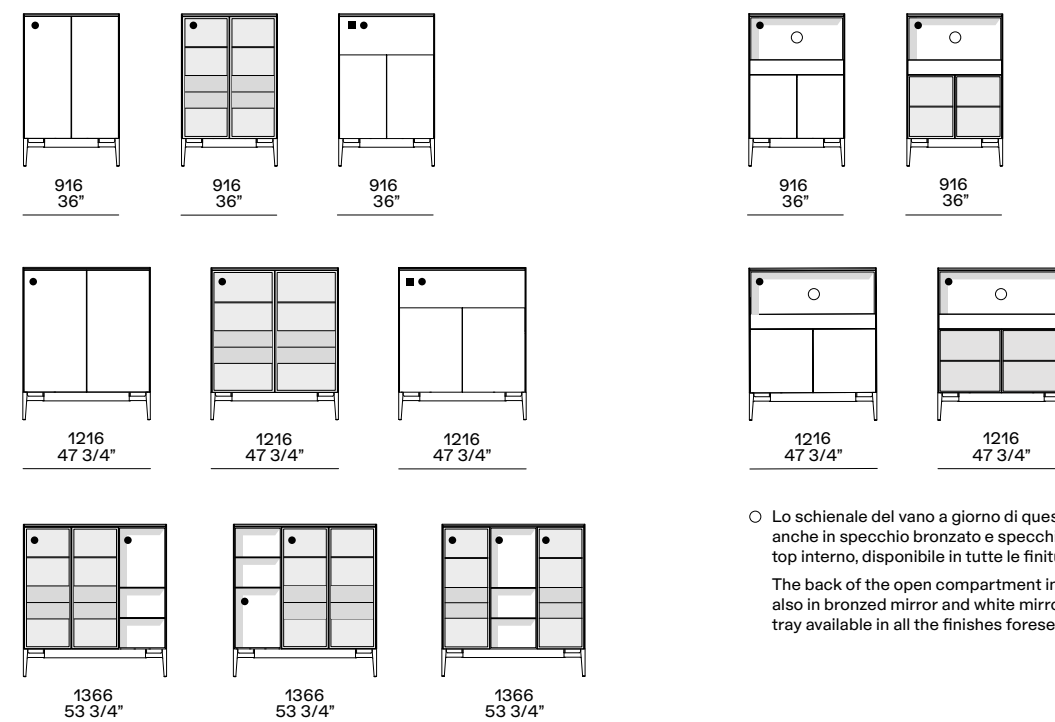

Madia alta - h 1454 con piedini - h 1229 con zoccolino High sideboard - h 57 1/4" with feet - h 48 1/2" with plinth

○ Lo schienale del vano a giorno di queste quattro configurazioni è disponibile anche in specchio bronzato e specchio bianco. Sopra al vassoio è previsto un top interno, disponibile in tutte le finiture previste per i top.

The back of the open compartment in these four configurations is available also in bronzed mirror and white mirror. An internal top is provided above the tray available in all the finishes foreseen for tops.

Panca h 325 con piedini - h 100 con zoccolino Bench h 12 3/4" with feet - h 4" with plinth

□ disponibile anche con anta ribalta
also available with flap door

● luce a led interna opzionale
optional inner led light

■ anta ribalta
flap door

▲ anta complanare
coplanar door