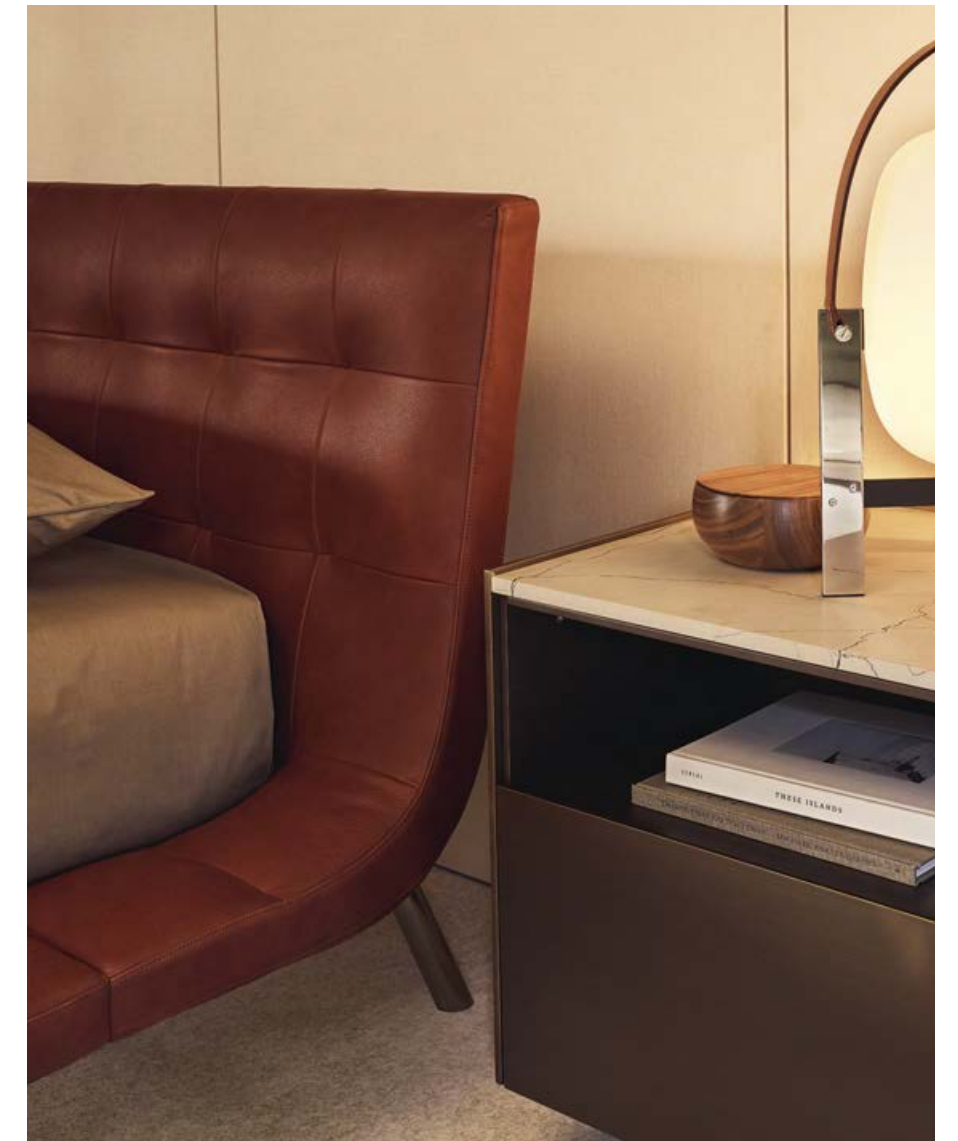

In questa pagina: boiserie Code in tessuto lino chiaro con profili in champagne opaco. Da un lato, contenitore sospeso retroilluminato in laccato metallico ottone con top in marmo zecevo levigato e vano a giorno in laccato opaco ottone. Dall'altro, mensola retroilluminata in laccato metallico ottone. Letto Onda, rivestimento non sfoderabile con lavorazione capitonné in pelle Silk 10 terracotta, piedini in brown nickel opaco. Biancheria da letto coordinata in cotone Provence 04 tortora e 06 roccia. Specchio Circle, cornice in cuoio 26 invecchiato e specchio bianco. Tavolino Dama in legno massello noce canaletto.

This page: Code wall panelling in fabric lino chiaro with mat champagne profiles. On one side, backlit suspended storage unit in metal lacquer ottone with top in mat marble zecevo and open compartment in mat lacquer ottone. On the other side, backlit shelf in metal lacquer ottone. Onda bed, non-removable cover with capitonné manufacturing in leather Silk 10 terracotta, mat brown nickel feet. Coordinated bed linen in cotton Provence 04 tortora and 06 roccia. Circle mirror, frame in hide 26 invecchiato and white mirror. Dama coffee table in solid wood walnut canaletto.