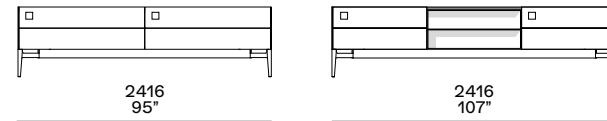

h 669 con piedini - h 444 con zoccolino h 26 1/4" with feet - h 17 1/2" with plinth