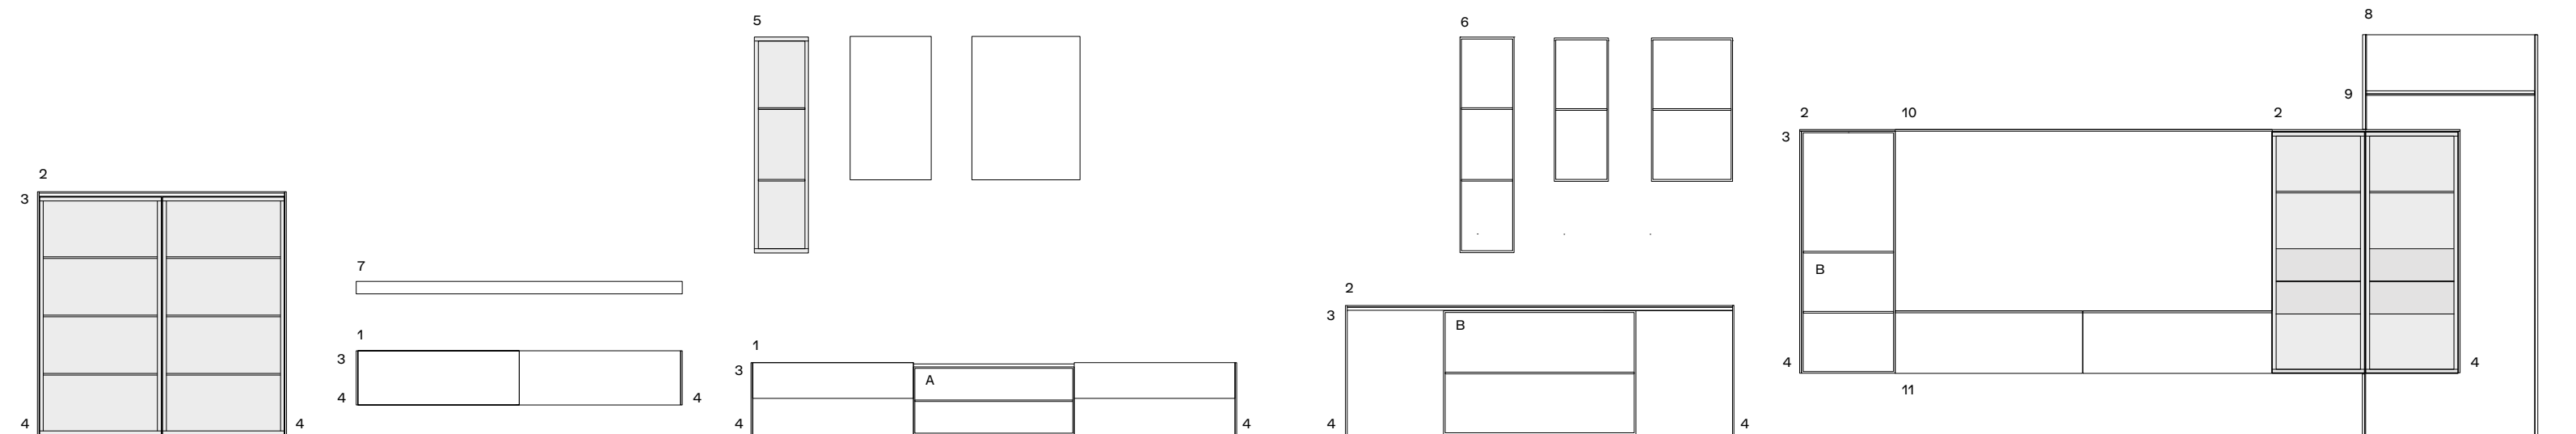

CODE DAY SYSTEM

Design R&D Poliform

Programma componibile per la zona giorno e notte, basato sul libero accostamento di un'ampia varietà di contenitori a terra o sospesi, con o senza boiserie, a cui si integrano pensili, librerie e mensole. Contenitori con ante battenti vetro o legno, ante a ribalta, cassetti in due altezze e vani a giorno.

1. 1 Contenitori (top incassato)
   A contenitori con vani a giorno
2. 2 Contenitori Living (top a vista)
   B contenitori Living con vani a giorno
3. 3 Top di finitura
4. 4 Fianchi laterali
5. 5 Pensili
6. 6 Librerie
7. 7 Mensoloni sospesi
8. 8 Boiserie
9. 9 Mensole
10. 10 Portale TV
11. 11 Contenitori per portale TV

Modular programme for the day and night area, based on the free combination of a wide variety of floorstanding and hanging storage units, with or without wall panelling, complemented by wall units, bookcases and shelves. Storage units with leaf doors in glass or wood, flap doors, drawers in two heights and open storage units.

1. 1 Storage units (recessed finishing top)
   A open storage units
2. 2 Storage units Living (visible finishing top)
   B open storage units Living
3. 3 Finishing top
4. 4 Lateral sides
5. 5 Hanging storage units
6. 6 Bookcases
7. 7 Suspended thick shelves
8. 8 Wall panelling
9. 9 Shelves
10. 10 TV-portals
11. 11 Storage units for TV-portal