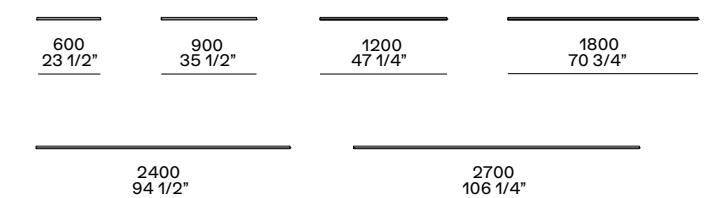

Mensole sp 8 p 280 Shelves th 1/4" d 11"

Per fissaggio a muro (profilo posteriore h 80) o per boiserie. Disponibili anche con luce a led dimmerabile.

For wall fixing or for wall panelling (rear profile h 3 1/4"). Available also with dimmerable led light.