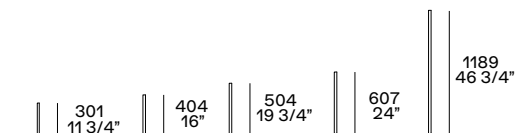

Fianchi laterali sp 8 Lateral sides th 1/4"

Fianchi per contenitori da aggiungere a inizio e fine composizione.

Sides for storage units to add at the start and at the end of the composition.