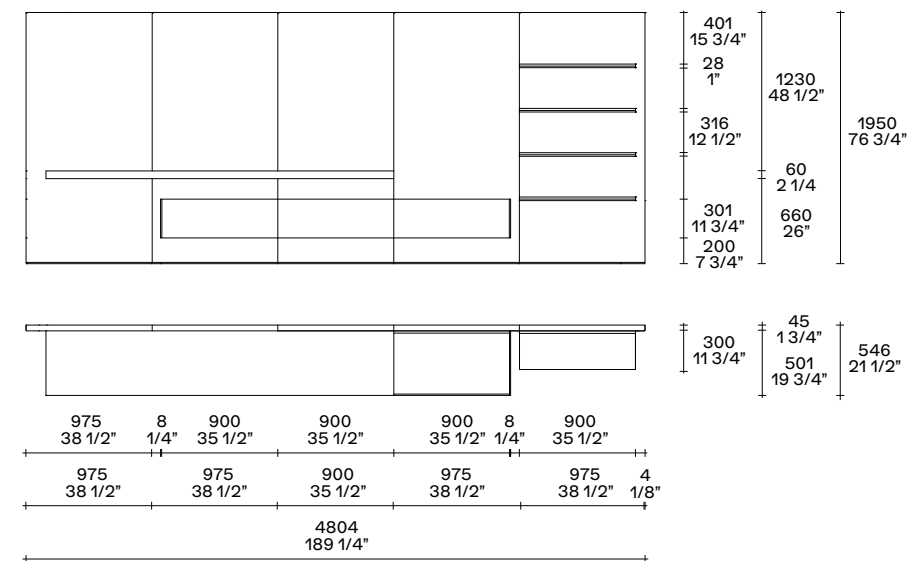

### New York pouf

Removable velvet Tebe 06 giada,  
feet glossy brown nickel

L 4804 P 546 H 1950  
W 189 1/4" D 21 1/2" H 76 3/4"

lino scuro

rovere gold  
gold oak

48 visone  
laccato semilucido  
semi-glossy lacquer