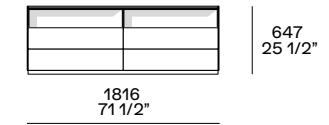

Con cassetti e vani a giorno.

With drawers and open storage units.