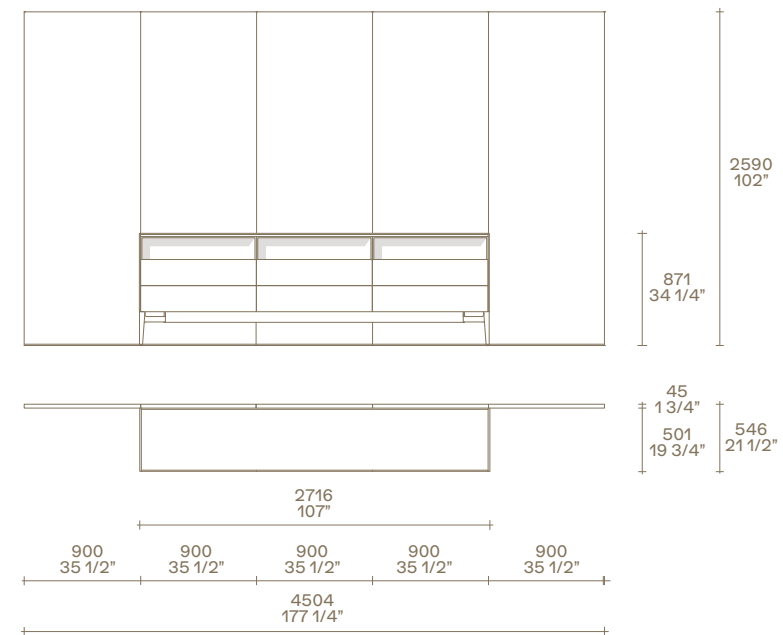

INTERIOR 05

Code madia

Cassetti: frontale noce gold.
Vano a giorno: laccato opaco ottone.
Fianchi laterali: noce gold.
Top: marmo zecevo levigato attrezzato con passacavi verniciato champagne opaco.
Basamento con piedini: verniciato champagne opaco.

Code A

Boiserie: tessuto lino chiaro.
Profili: verniciato champagne opaco.

Code B

Boiserie: tessuto lino chiaro.
Mensolone sospeso: laccato semilucido visone con canalina, luce a led.
Contenitori sospesi: frontali noce gold con cassetto o anta a ribalta.
Fianchi laterali: noce gold.
Top: marmo zecevo levigato, luce a led.
Profili: verniciato champagne opaco.

Code sideborad

Drawers: front gold walnut.
Open compartment: mat lacquer ottone.
Lateral sides: gold walnut.
Top: mat marble zecevo accessorized with cable passage mat painted champagne.
Base with feet: mat painted champagne.

Code A

Wall panelling: fabric lino chiaro.
Profiles: mat painted champagne.

Code B

Wall panelling: fabric lino chiaro.
Suspended thick shelf: semi-glossy lacquer visone with channel, led light.
Suspended storage units: fronts gold walnut with drawer or flap door.
Lateral sides: gold walnut.
Top: mat marble zecevo, led light.
Profiles: mat painted champagne.

Code sideboard

Design R&D Poliform

Code

Design R&D Poliform

A