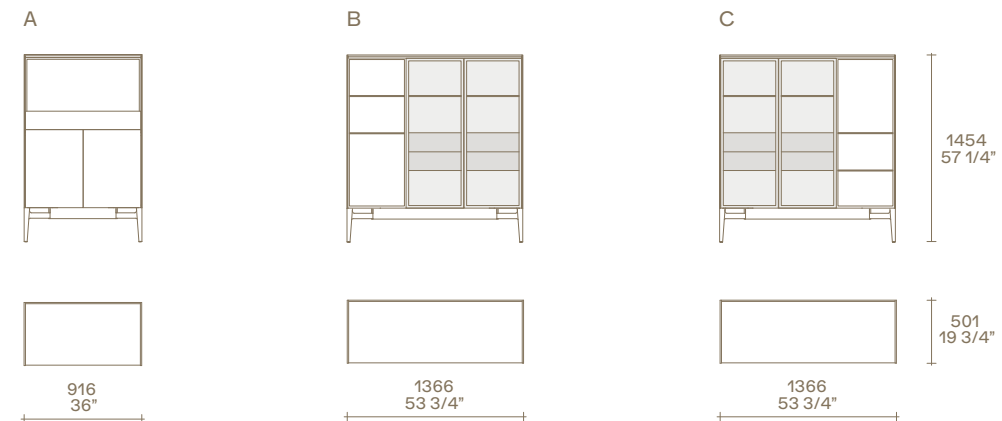

Code sideboard

Design R&D Poliform