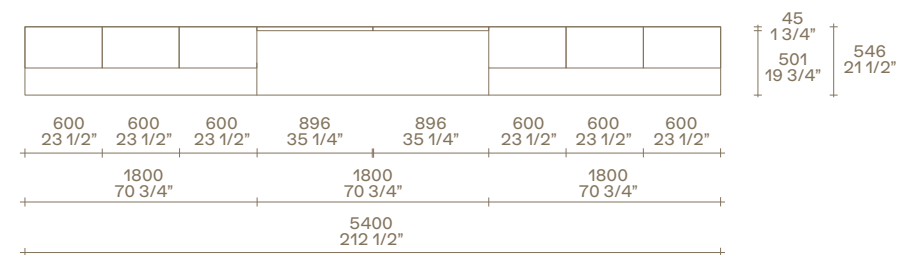

Code

Wall panelling: mat lacquer canapa.
Suspended thick shelf: metal lacquer
ottone, accessorized cable passage
channel, led light.
Bookcase: mat lacquer ottone, back panels
gold walnut.
Profili: mat painted champagne.

Code sideboard A

Leaf doors: gold walnut, handle mat painted
champagne.
Upper tray: front gold walnut, bottom techno
leather 06 nocciola.
Open compartment: mat lacquer
champagne, back panel bronzed mirror
4051, inner top shelf in mat marble zecevo,
led light.
Lateral sides and back of the back panel:
gold walnut.
Top: gold walnut.
Base with feet: mat painted champagne.

Code sideboard B-C

Leaf doors: transparent reflecting glass
5000 with frame and handle mat painted
ardesia.
Inner structure: black elm, led light.
Inner back panel: fabric lino chiaro.
Inner shelves: transparent glass 1000.
Inner equipment: drawers with fronts
and top metal lacquer bronzo, bottom
techno leather 06 nocciola, cutlery
tray mat painted ardesia,
led light.
Open compartment: mat lacquer bronzo,
back panels black elm, led light.
Lateral sides: black elm.
Top: mat marble zecevo.
Base with feet: mat painted ardesia.

Code

Design R&D Poliform