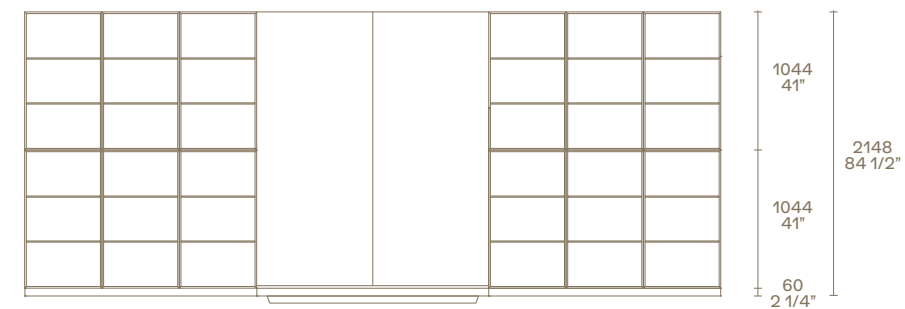

Code

Wall panelling: mat lacquer canapa.
Suspended thick shelf: metal lacquer
ottone, accessorized cable passage
channel, led light.
Bookcase: mat lacquer ottone, back panels
gold walnut.
Profili: mat painted champagne.

Code sideboard A

Leaf doors: gold walnut, handle mat painted
champagne.
Upper tray: front gold walnut, bottom techno
leather 06 nocciola.
Open compartment: mat lacquer
champagne, back panel bronzed mirror
4051, inner top shelf in mat marble zecevo,
led light.
Lateral sides and back of the back panel:
gold walnut.
Top: gold walnut.
Base with feet: mat painted champagne.

Code sideboard B-C

Leaf doors: transparent reflecting glass
5000 with frame and handle mat painted
ardesia.
Inner structure: black elm, led light.
Inner back panel: fabric lino chiaro.
Inner shelves: transparent glass 1000.
Inner equipment: drawers with fronts
and top metal lacquer bronzo, bottom
techno leather 06 nocciola, cutlery
tray mat painted ardesia,
led light.
Open compartment: mat lacquer bronzo,
back panels black elm, led light.
Lateral sides: black elm.
Top: mat marble zecevo.
Base with feet: mat painted ardesia.

Code

Design R&D Poliform