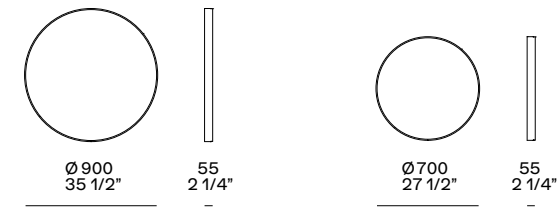

CIRCLE

Design R&D Poliform, 2019

Specchio da parete comprensivo di supporto per fissaggio a muro. Cornice in metallo rivestita in cuoio nei colori 02 nero e 26 invecchiato. Colore specchio 4000 bianco.

Wall mirror inclusive of wall fixing support. Metal frame covered in hide in the colours 02 nero and 26 invecchiato. Mirror colour 4000 bianco.