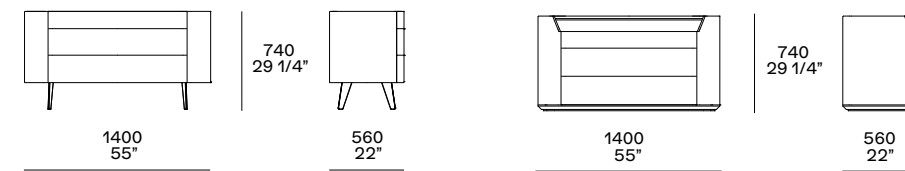

Cassetiera Chest of drawers

Con piedini.
With feet.

A terra, con mensola superiore in vetro.
Floorstanding, with top shelf in glass.