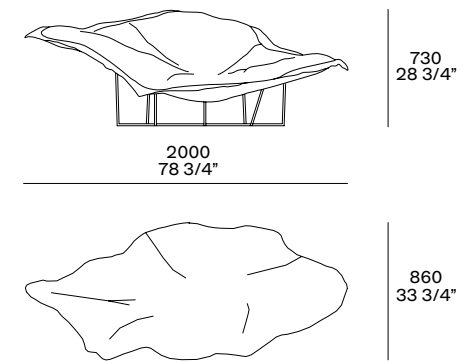

WALLACE

Design Jean-Marie Massaud, 2010

Scocca in poliuretano flessibile stampato.
Rivestimento non sfoderabile in pelle.
Struttura in metallo verniciato brown nickel
opaco o lucido.

Body in flexible moulded polyurethane.
Cover in non-removable leather.
Structure in mat or glossy brown nickel
painted metal.