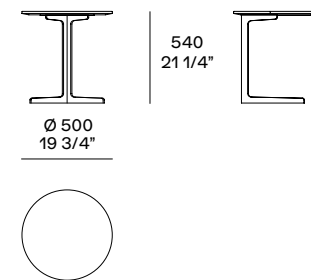

BABA

Design Roberto Barbieri, 2012

Struttura in metallo verniciato brown nickel opaco e lucido, oro lucido, laccato opaco bianco o laccato opaco colori.
Piano laccato opaco colori, laccato lucido colori, cinque marmi levigati e sei lucidi o vetro oro.

Structure in painted metal mat and glossy brown nickel, glossy gold, mat lacquered bianco or mat lacquered colours.
Top mat lacquered colours, glossy lacquered colours, five mat and six glossy marble finishes or gold glass.