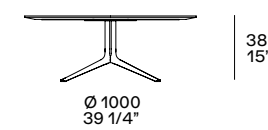

MONDRIAN

Design Jean-Marie Massaud, 2016

Struttura in fusione di bronzo lucidata oro o in fusione di alluminio verniciato brown nickel opaco e lucido. Piano in laccato opaco colori, laccato lucido colori, rovere spessart, olmo nero o cinque marmi levigati e sei lucidi.

Structure in gold polished bronze casting or in mat and glossy brown nickel painted aluminium casting. Top in mat lacquered colours, glossy lacquered colours, spessart oak, black elm or in five mat and six glossy marble finishes.