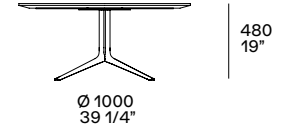

MONDRIAN

Design Jean-Marie Massaud, 2016

Struttura in fusione di bronzo lucidata oro o in fusione di alluminio verniciato brown nickel opaco e lucido. Piano in laccato opaco colori, laccato lucido colori, rovere spessart, olmo nero o cinque marmi levigati e sei lucidi.

Structure in gold polished bronze casting or in mat and glossy brown nickel painted aluminium casting. Top in mat lacquered colours, glossy lacquered colours, spessart oak, black elm or in five mat and six glossy marble finishes.