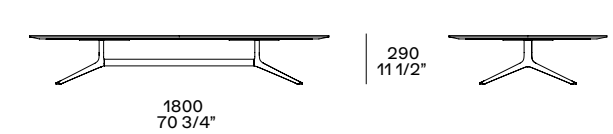

MONDRIAN

Design Jean-Marie Massaud, 2016

Struttura in fusione di bronzo lucidata oro o in fusione di alluminio verniciato brown nickel opaco e lucido. Piano in laccato opaco colori, laccato lucido colori, rovere spessart, olmo nero o cinque marmi levigati e sei lucidi.

Structure in gold polished bronze casting or in mat and glossy brown nickel painted aluminium casting. Top in mat lacquered colours, glossy lacquered colours, spessart oak, black elm or in five mat and six glossy marble finishes.