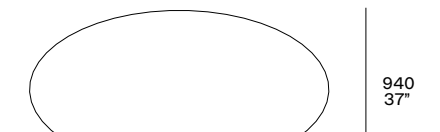

MONDRIAN

Design Jean-Marie Massaud, 2016

Struttura in fusione di bronzo lucidata oro o in fusione di alluminio verniciato brown nickel opaco e lucido. Piano in laccato opaco colori, laccato lucido colori, rovere spessart, olmo nero o cinque marmi levigati e sei lucidi.

Structure in gold polished bronze casting or in mat and glossy brown nickel painted aluminium casting. Top in mat lacquered colours, glossy lacquered colours, spessart oak, black elm or in five mat and six glossy marble finishes.