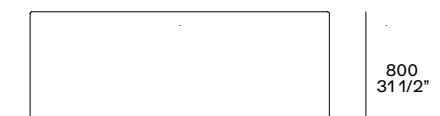

MONDRIAN

Design Jean-Marie Massaud, 2016

Struttura in fusione di bronzo lucidata oro o in fusione di alluminio verniciato brown nickel opaco e lucido. Piano in laccato opaco colori, laccato lucido colori, rovere spessart, olmo nero o cinque marmi levigati e sei lucidi.

Structure in gold polished bronze casting or in mat and glossy brown nickel painted aluminium casting. Top in mat lacquered colours, glossy lacquered colours, spessart oak, black elm or in five mat and six glossy marble finishes.