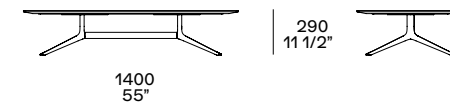

MONDRIAN

Design Jean-Marie Massaud, 2016

Struttura in fusione di bronzo lucidata oro o in fusione di alluminio verniciato brown nickel opaco e lucido. Piano in laccato opaco colori, laccato lucido colori, rovere spessart, olmo nero o cinque marmi levigati e sei lucidi.

Structure in gold polished bronze casting or in mat and glossy brown nickel painted aluminium casting. Top in mat lacquered colours, glossy lacquered colours, spessart oak, black elm or in five mat and six glossy marble finishes.