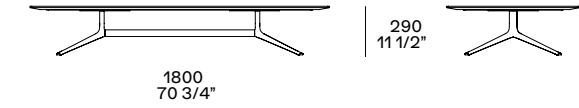

MONDRIAN

Design Jean-Marie Massaud, 2016

Struttura in fusione di bronzo lucidata oro o in fusione di alluminio verniciato brown nickel opaco e lucido. Piano in laccato opaco colori, laccato lucido colori, rovere spessart, olmo nero o cinque marmi levigati e sei lucidi.

Structure in gold polished bronze casting or in mat and glossy brown nickel painted aluminium casting. Top in mat lacquered colours, glossy lacquered colours, spessart oak, black elm or in five mat and six glossy marble finishes.