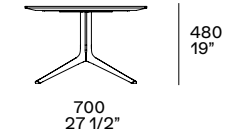

MONDRIAN

Design Jean-Marie Massaud, 2016

Struttura in fusione di bronzo lucidata oro o in fusione di alluminio verniciato brown nickel opaco e lucido. Piano in laccato opaco colori, laccato lucido colori, rovere spessart, olmo nero o cinque marmi levigati e sei lucidi.

Structure in gold polished bronze casting or in mat and glossy brown nickel painted aluminium casting. Top in mat lacquered colours, glossy lacquered colours, spessart oak, black elm or in five mat and six glossy marble finishes.