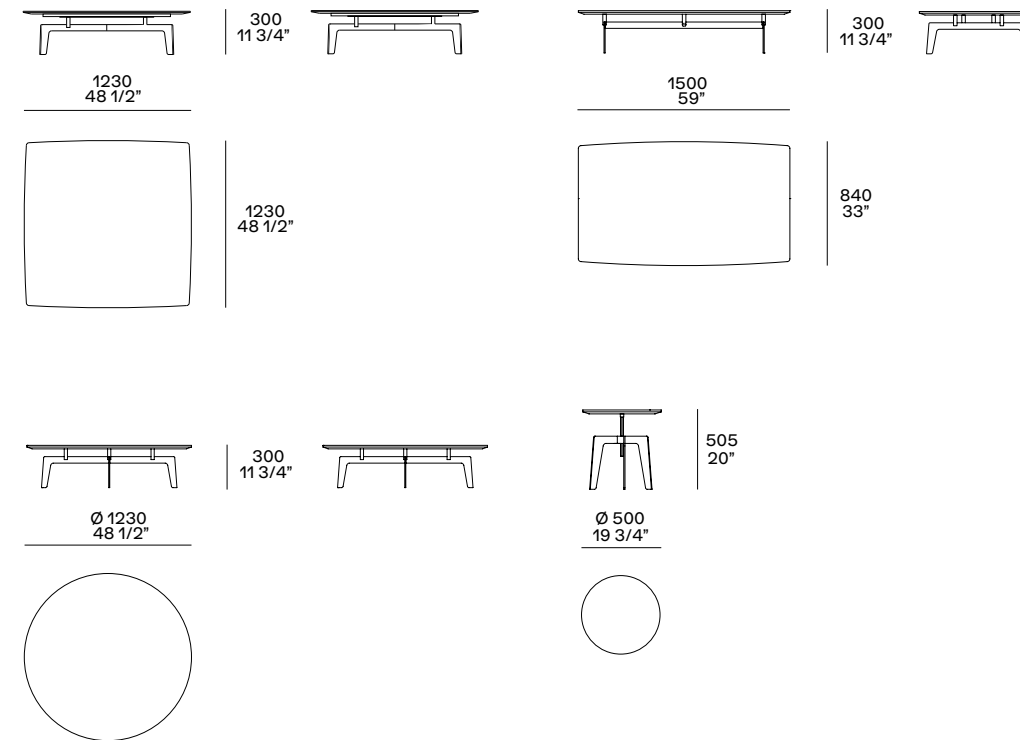

TRIBECA

Design Jean-Marie Massaud, 2012

Struttura in metallo verniciato brown nickel opaco o lucido. Piano in rovere spessart, olmo nero o in cinque marmi levigati e sei lucidi.

Structure in mat or glossy brown nickel painted metal. Top in spessart oak, black elm or in five mat and six glossy marble finishes.