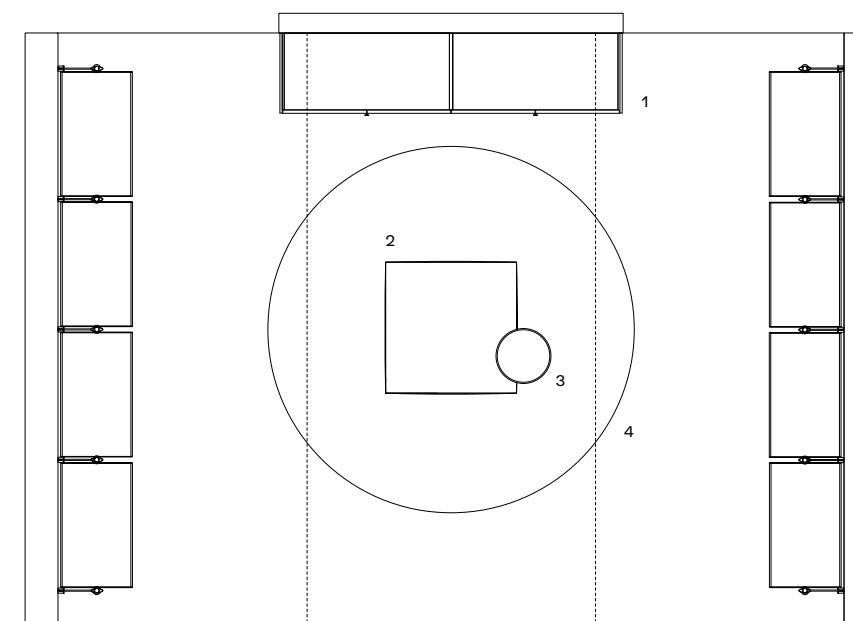

4 Plain carpet

Colour natural.
Customized sizes Ø 110 1/4"

Display 30 mq-sqm