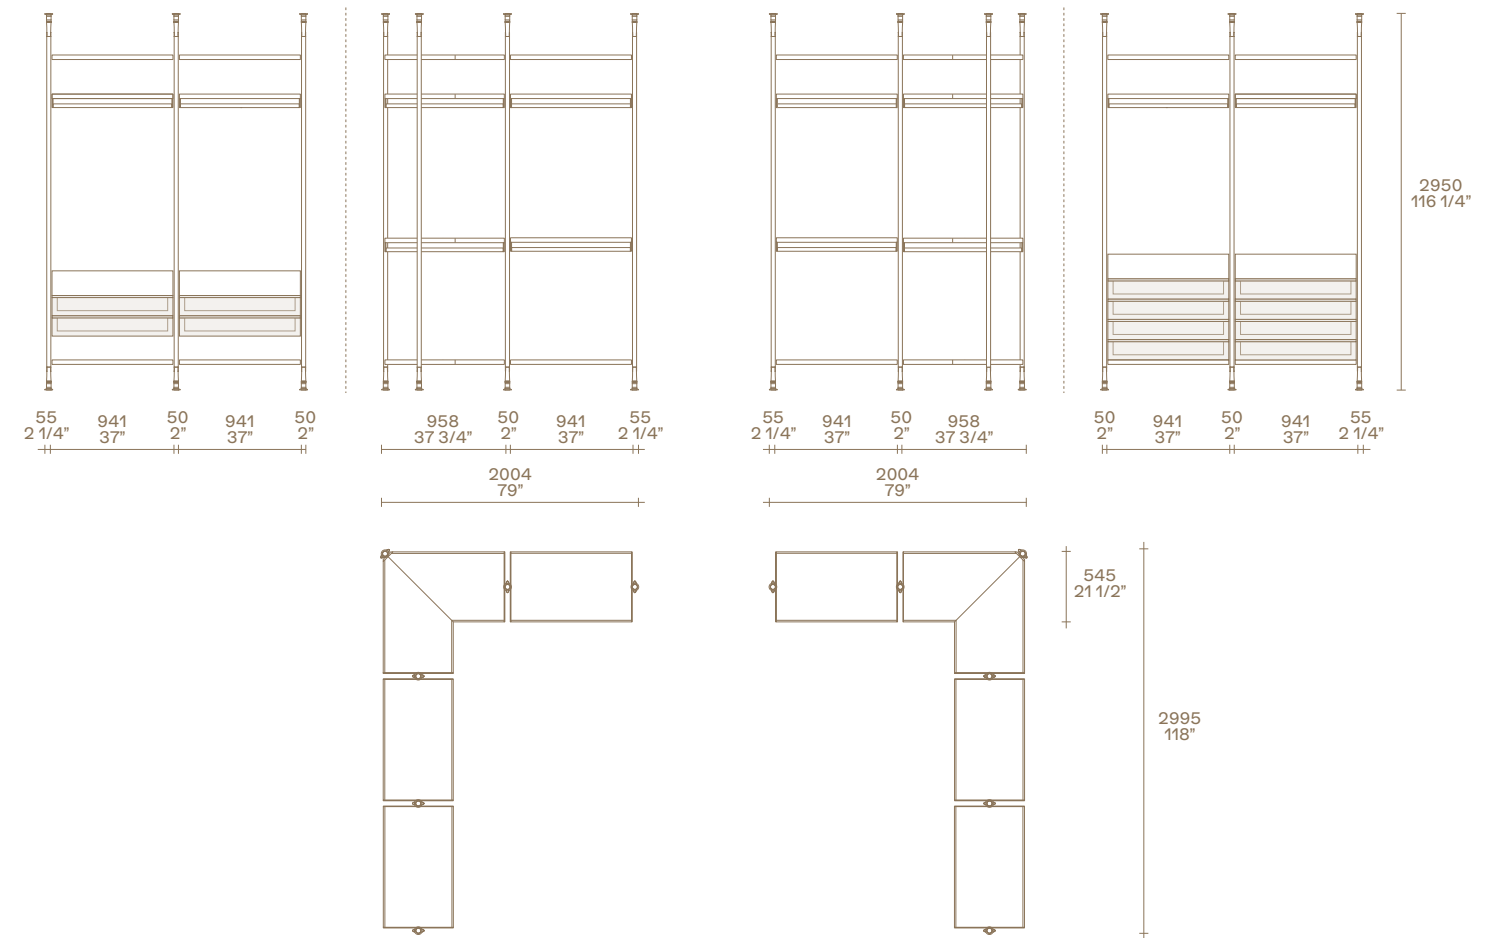

Tubi appendiabiti: tecnocover Grain 05 latte e champagne opaco.

Cassettiere: sospese a due cassetti, in appoggio su ripiani a quattro cassetti, struttura nobilitato olmo, frontali in vetro riflettente fumé con bordo perimetrale champagne, maniglia Track champagne opaco.

Cassettiere a vetrina: cassetto con frontale a smusso laccato opaco champagne, piano superiore in vetro fumé, piano interno in tecnocover Grain 05 latte e luce a led. Parti metalliche: champagne opaco.

Walk-in closet

Electrified floor-ceiling uprights: mat champagne with levelling feet in nickel champagne.

Shelves: elm melamine with front and back profile in mat champagne, tecnocover Grain 05 latte with frame in mat champagne, integrated led light, except lower shelves.

Hanging rails: tecnocover Grain 05 latte and mat champagne.

Chests of drawers: hanging, with two drawers, placed on shelves with four drawers, structure in elm melamine, fronts in fumé reflecting glass with champagne perimeter edge, Track handle in mat champagne.

Showcase chests of drawers: drawer front with chamfered edge mat lacquered champagne, top in fumé glass, inner shelf in tecnocover Grain 05 latte and led light. Metal parts: mat champagne.

Lexington Night System

Design R&D Poliform

Cassettiera a vetrina - Showcase chest of drawers

Design Rodolfo Dordoni