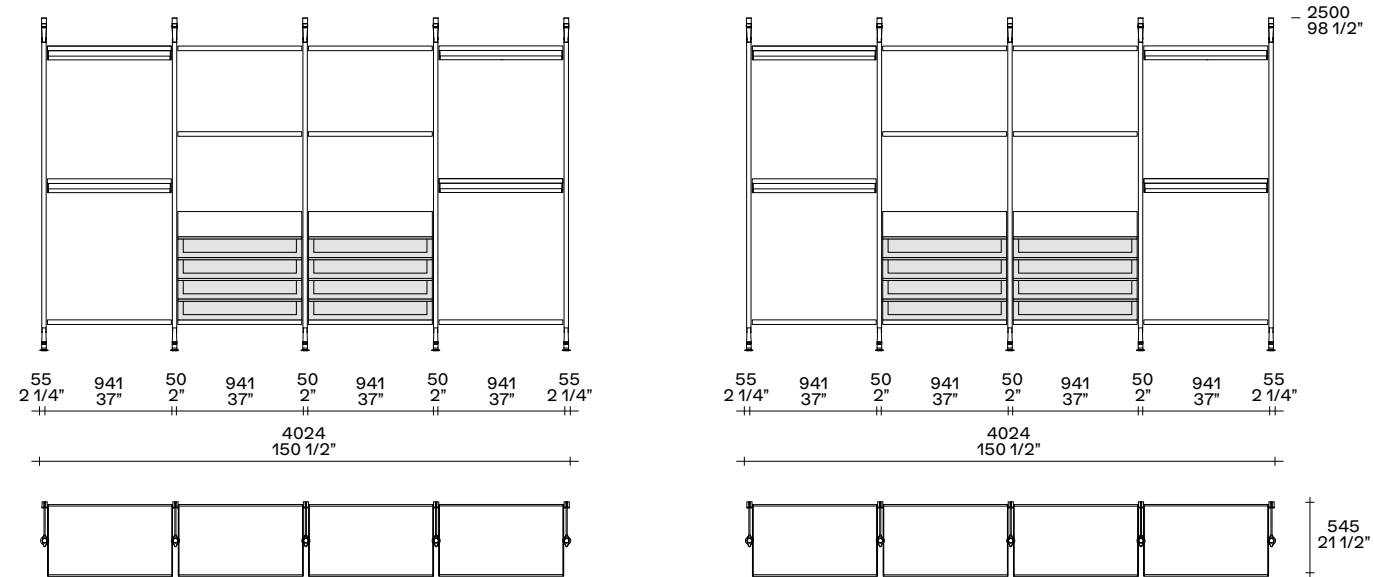

NIGHT 02

Cabina armadio montanti a parete

Montanti elettrificati champagne opaco, piedini di regolazione nickel champagne.

Attrezzature

Ripiani: nobilitato rovere spessart con frontale e retro champagne opaco, vetro fumé e tecnocover Grain 06 nocciola con telaio champagne opaco, luce a led.

Tubi appendiabiti: tecnocover Grain 06 nocciola e champagne opaco.

Cassettiere in appoggio: struttura nobilitato rovere spessart, frontali vetro riflettente fumé, maniglia Track champagne opaco, fondo cassetti tecnocover Grain 06 nocciola.

Cassettiere a vetrina: cassetto con frontale a smusso laccato opaco champagne, piano superiore in vetro fumé, piano interno in tecnocover Grain 06 nocciola e luce a led.

Walk-in closet wall-mounted uprights

Electrified uprights in mat champagne, levelling feet in nickel champagne.

Equipment

Shelves: spessart oak melamine with front and back profile in mat champagne, fumé glass and tecnocover Grain 06 nocciola with frame in mat champagne, led light.

Hanging rails: tecnocover Grain 06 nocciola and mat champagne.

Chests of drawers placed on shelves: structure in spessart oak melamine, fronts in fumé reflecting glass, Track handle in mat champagne, drawers bottom in tecnocover Grain 06 nocciola.

Showcase chests of drawers: drawer front with chamfered edge mat lacquered champagne, top in fumé glass, inner shelf in tecnocover Grain 06 nocciola and led light.