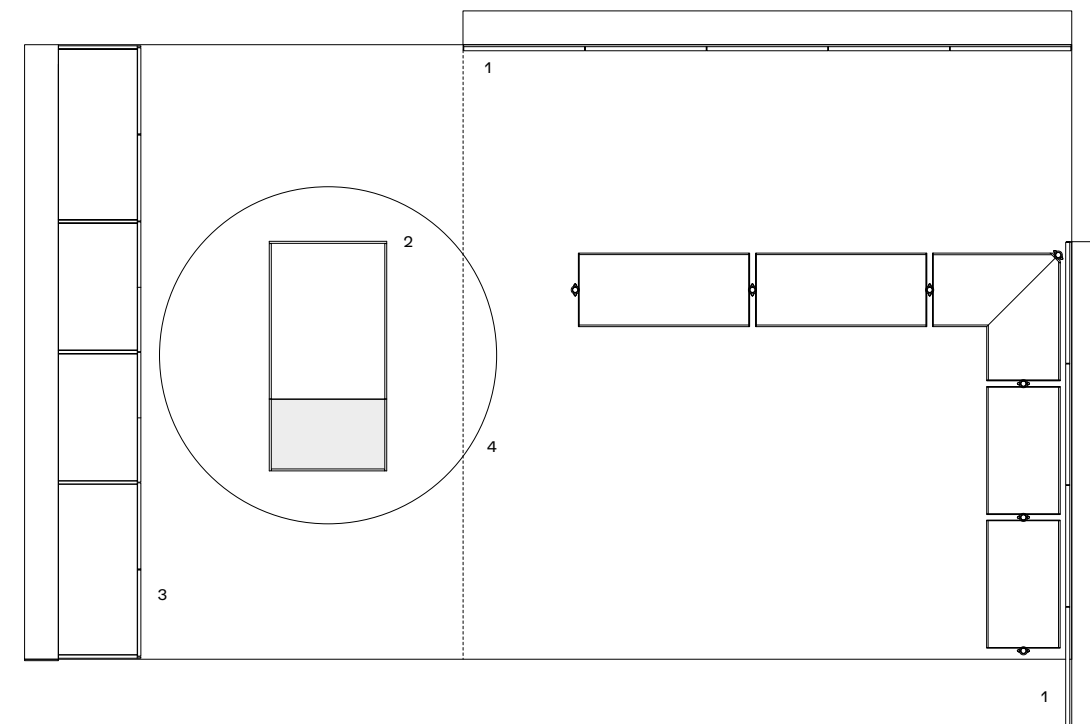

4 Plain carpet

Colour cipria. Customized sizes Ø 98 1/2"

Display 35 mq-sqm