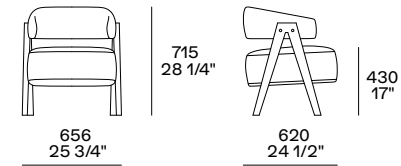

LOAI

Design Stefano Belingardi Clusoni

Struttura in massello finitura tinto olmo nero o rovere spessart.
Cuscino seduta e schienale in polimex con imbottitura in poliuretano a quote differenziate. Prerivestimento in tela cotone. Rivestimento sfoderabile in tessuto o pelle.

Structure in solid wood stained black elm or spessart oak.
Seat cushion and backrest in polimex with padding in polyurethane in differentiated densities. Pre-cover in cotton canvas. Removable cover in fabric or leather.