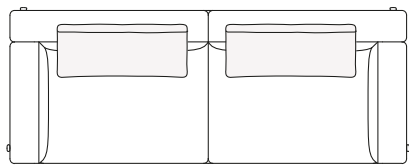

COMPONENTS TYPOLOGY

Sofa with two arms