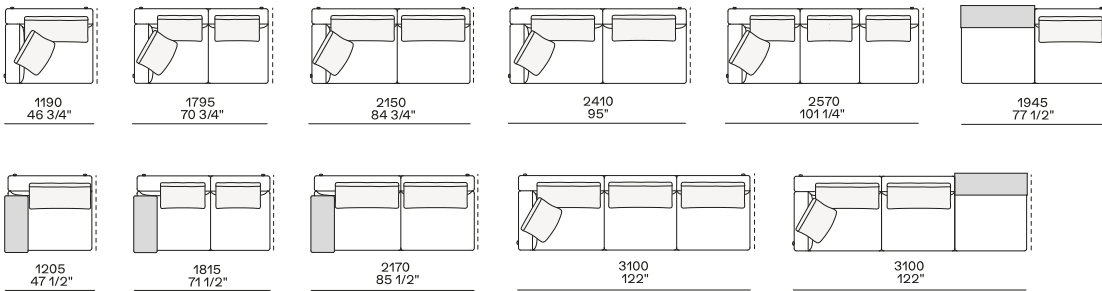

Composable elements

Lt-rt end unit

Lt-rt end unit whitout arm

Lt-rt peninsula end unit