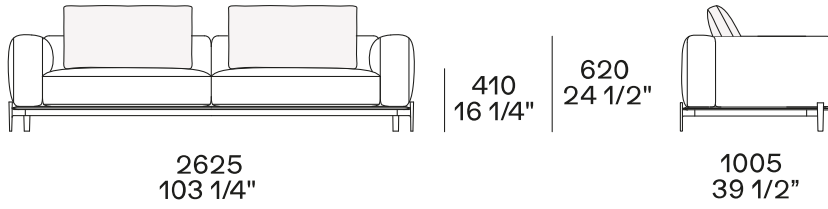

COMPONENTS TYPOLOGY

Sofa with two arms