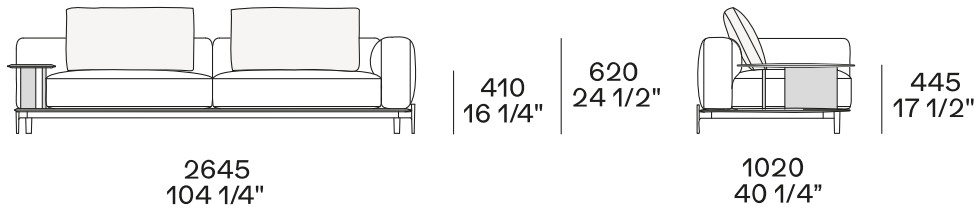

Sofa with one Slim arm and one arm