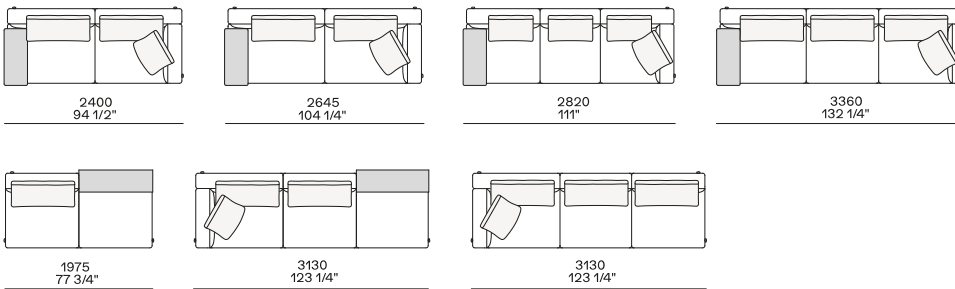

DIMENSIONS

Sofa

Lt-rt sofa

Modular sofa

Backrest cushions

Optional cushion

Headrest cushion

Freestanding elements