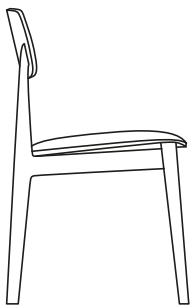

DIMENSIONS

Seat and backrest in wood

810
32"

460
18"

550
21 3/4"

500
19 3/4"

Padded seat and backrest

810
32"

Seat and backrest in wood

810
32"

460
18"

460
18 1/4"

500
19 3/4"

Padded seat and backrest

810
32"

460
18"