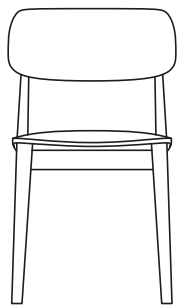

Seat and backrest in wood

810
32"

460
18"

460
18 1/4"

500
19 3/4"

Padded seat and backrest

810
32"

460
18"

460
18 1/4"

500
19 3/4"

Padded seat and backrest in wood

810
32"

460
18"

460
18 1/4"

500
19 3/4"