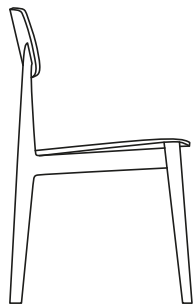

DIMENSIONS

Seat and backrest in wood

810
32"

460
18"

550
21 3/4"

500
19 3/4"

Padded seat and backrest

810
32"

460
18"

550
21 3/4"

500
19 3/4"

Padded seat and backrest in wood

810
32"

460
18"

550
21 3/4"

500
19 3/4"

Seat and backrest in wood

810
32"

460
18"

460
18 1/4"

500
19 3/4"

Padded seat and backrest

810
32"

460
18"