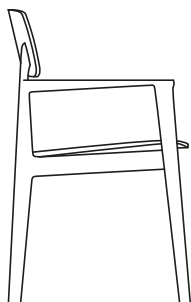

DESCRIPTION

Tipology	Chair with or without arms
Structure	Solid wood
Seat/backrest	Compact polyurethane with flexible polyurethane insert or wood and wood-derivative products
Final cover	Not removable in fabric - not removable in leather

DIMENSIONS

Seat and backrest in wood

810
32"

460
18"

550
21 3/4"

500
19 3/4"

Padded seat and backrest

810
32"