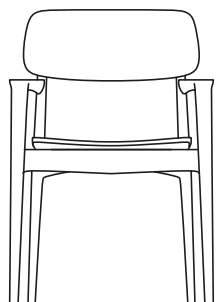

DESCRIPTION

Tipology	Chair with or without arms
Structure	Solid wood
Seat/backrest	Compact polyurethane with flexible polyurethane insert or wood and wood-derivative products
Final cover	Not removable in fabric - not removable in leather

DIMENSIONS

Seat and backrest in wood

810
32"

460
18"

550
21 3/4"

500
19 3/4"

Padded seat and backrest

810
32"

460
18"

550
21 3/4"

500
19 3/4"

Padded seat and backrest in wood

810
32"

460
18"

550
21 3/4"

500
19 3/4"