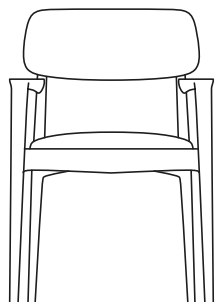

DESCRIPTION

Tipology	Chair with or without arms
Structure	Solid wood
Seat/backrest	Compact polyurethane with flexible polyurethane insert or wood and wood-derivative products
Final cover	Not removable in fabric - not removable in leather

DIMENSIONS

Seat and backrest in wood

810
32"

460
18"

550
21 3/4"

500
19 3/4"

Padded seat and backrest

810
32"

460
18"

550
21 3/4"

500
19 3/4"

Padded seat and backrest in wood

810
32"

460
18"

550
21 3/4"

500
19 3/4"

Seat and backrest in wood

810
32"

460
18"

460
18 1/4"

500
19 3/4"

Padded seat and backrest

810
32"

460
18"