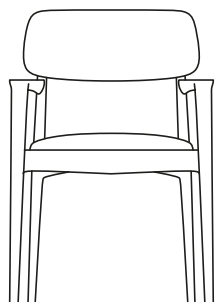

DESCRIPTION

Tipology	Chair with or without arms
Structure	Solid wood
Seat/backrest	Compact polyurethane with flexible polyurethane insert or wood and wood-derivative products
Final cover	Not removable in fabric - not removable in leather

DIMENSIONS

Seat and backrest in wood

810
32"

460
18"

550
21 3/4"

500
19 3/4"

Padded seat and backrest

810
32"

460
18"

550
21 3/4"

500
19 3/4"

Padded seat and backrest in wood

810
32"

460
18"

550
21 3/4"

500
19 3/4"

Seat and backrest in wood

810
32"

460
18"

460
18 1/4"

500
19 3/4"

Padded seat and backrest

810
32"

460
18"