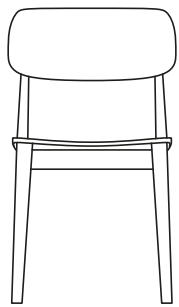

DIMENSIONS

Seat and backrest in wood

810
32"

460
18"

550
21 3/4"

500
19 3/4"

Padded seat and backrest

810
32"

460
18"

550
21 3/4"

500
19 3/4"

Padded seat and backrest in wood

810
32"

460
18"

550
21 3/4"

500
19 3/4"

Seat and backrest in wood

810
32"

460
18"

460
18 1/4"

500
19 3/4"

Padded seat and backrest

810
32"

460
18"