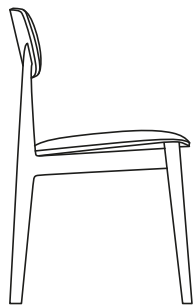

460
18"

460
18 1/4"

500
19 3/4"