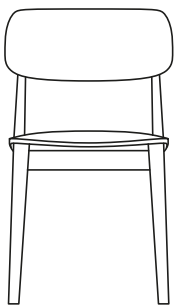

DESCRIPTION

Tipology	Chair with or without arms
Structure	Solid wood
Seat/backrest	Compact polyurethane with flexible polyurethane insert or wood and wood-derivative products
Final cover	Not removable in fabric - not removable in leather

DIMENSIONS

Seat and backrest in wood

810
32"

460
18"

550
21 3/4"

500
19 3/4"

Padded seat and backrest

810
32"

Seat and backrest in wood

810
32"

460
18"

460
18 1/4"

500
19 3/4"

Padded seat and backrest

810
32"

460
18"

460
18 1/4"

500
19 3/4"

Padded seat and backrest in wood

810
32"

460
18"

460
18 1/4"

500
19 3/4"