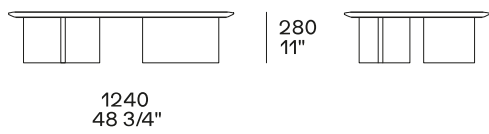

DESCRIPTION

Tipology

Coffee table

Structure

Wood version: medium density fibre panel veneered

Hide version: solid wood and wood-derivative products covered in hide

Top

Wood version: medium density fibre panel veneered - marble

Hide version: wood and wood-derivative products covered in hide

DIMENSIONS

Structure item

Height mm 280

Height mm 330

Hide version

Height mm 500

Hide version