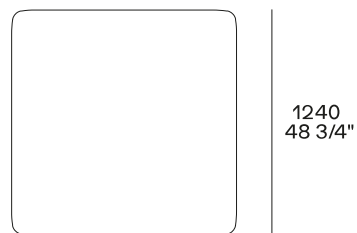

DESCRIPTION

Tipology

Coffee table

Structure

Wood version: medium density fibre panel veneered

Hide version: solid wood and wood-derivative products covered in hide

Top

Wood version: medium density fibre panel veneered - marble

Hide version: wood and wood-derivative products covered in hide

DIMENSIONS

Structure item

Height mm 280

Height mm 330

Hide version

Height mm 500

Hide version