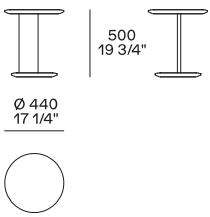

DESCRIPTION

Tipology

Coffee table

Structure

Wood version: medium density fibre panel veneered

Hide version: solid wood and wood-derivative products covered in hide

Top

Wood version: medium density fibre panel veneered - marble

Hide version: wood and wood-derivative products covered in hide

DIMENSIONS

Structure item

Height mm 280

Height mm 330

Hide version

Height mm 500

Hide version