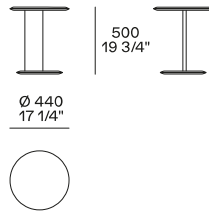

DESCRIPTION

Tipology

Coffee table

Structure

Wood version: medium density fibre panel veneered

Hide version: solid wood and wood-derivative products covered in hide

Top

Wood version: medium density fibre panel veneered - marble

Hide version: wood and wood-derivative products covered in hide

DIMENSIONS

Structure item

Height mm 280

Height mm 330

Hide version

Height mm 500

Hide version

Optional tray