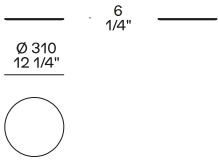

Hide version: wood and wood-derivative products covered in hide

DIMENSIONS

Structure item

Height mm 280

Height mm 330

Hide version

Height mm 500

Hide version