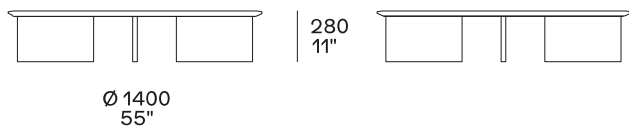

DESCRIPTION

Tipology

Coffee table

Structure

Wood version: medium density fibre panel veneered

Hide version: solid wood and wood-derivative products covered in hide

Top

Wood version: medium density fibre panel veneered - marble

Hide version: wood and wood-derivative products covered in hide

DIMENSIONS

Structure item

Height mm 280

Height mm 330

Hide version

Height mm 500

Hide version