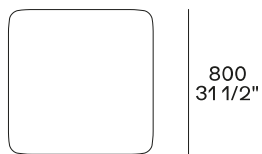

DESCRIPTION

Tipology

Coffee table

Structure

Wood version: medium density fibre panel veneered

Hide version: solid wood and wood-derivative products covered in hide

Top

Wood version: medium density fibre panel veneered - marble

Hide version: wood and wood-derivative products covered in hide

DIMENSIONS

Structure item

Height mm 280

Height mm 330

Hide version

Height mm 500

Hide version