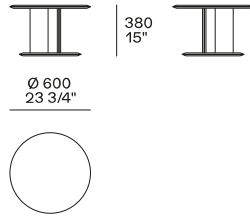

Hide version: wood and wood-derivative products covered in hide

DIMENSIONS

Structure item

Height mm 280

Height mm 330

Hide version

Height mm 500

Hide version