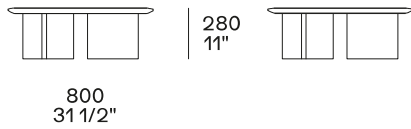

DESCRIPTION

Tipology

Coffee table

Structure

Wood version: medium density fibre panel veneered

Hide version: solid wood and wood-derivative products covered in hide

Top

Wood version: medium density fibre panel veneered - marble

Hide version: wood and wood-derivative products covered in hide

DIMENSIONS

Structure item

Height mm 280

Height mm 330

Hide version

Height mm 500

Hide version