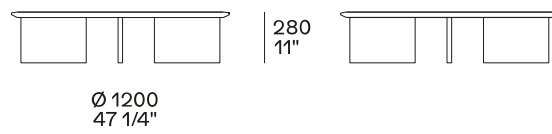

DESCRIPTION

Tipology

Coffee table

Structure

Wood version: medium density fibre panel veneered

Hide version: solid wood and wood-derivative products covered in hide

Top

Wood version: medium density fibre panel veneered - marble

Hide version: wood and wood-derivative products covered in hide

DIMENSIONS

Structure item

Height mm 280

Height mm 330

Hide version

Height mm 500

Hide version