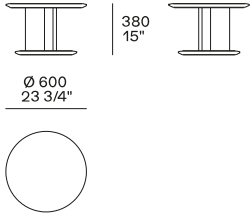

Hide version: wood and wood-derivative products covered in hide

DIMENSIONS

Structure item

Height mm 280

Height mm 330

Hide version

Height mm 500

Hide version