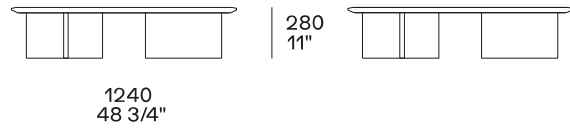

DESCRIPTION

Tipology

Coffee table

Structure

Wood version: medium density fibre panel veneered

Hide version: solid wood and wood-derivative products covered in hide

Top

Wood version: medium density fibre panel veneered - marble

Hide version: wood and wood-derivative products covered in hide

DIMENSIONS

Structure item

Height mm 280

Height mm 330

Hide version

Height mm 500

Hide version