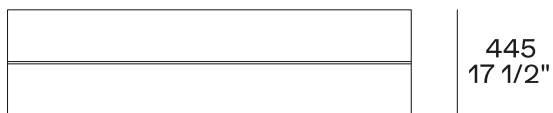

DESCRIPTION

Tipology	Bench
Structure	Solid wood
Cushion	Fabric and leather

DIMENSIONS

Optional cushion