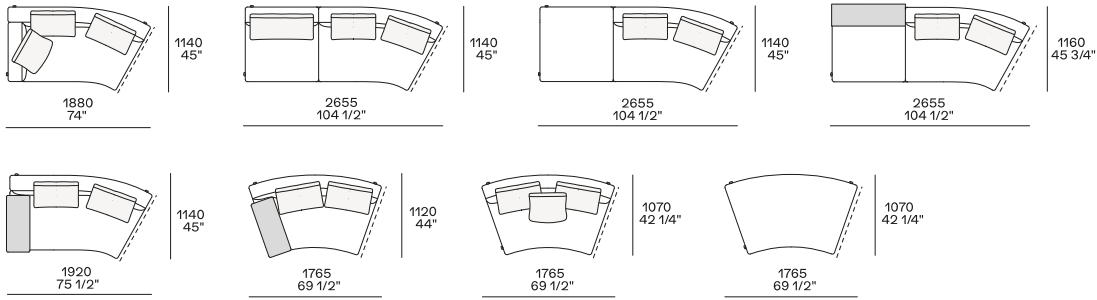

DIMENSIONS

Sofa

Lt-rt sofa

Modular sofa

Backrest cushions

Optional cushion

Headrest cushion

Freestanding elements

Lt-rt chaise longue-01

Lt-rt lounge chair

Also used as end unit

Poliform_sofas_BRERA_EI_freestanding_414px-03

Composable elements

Lt-rt end unit

Lt-rt end unit whitout arm

Lt-rt peninsula end unit

Lt-rt angled end-unit

Central unit

Angled central unit

Lt-rt corner unit

Lt-rt corner end unit

2380
93 3/4"

2625
103 1/4"

2800
110 1/4"

1020
40 1/4"

Sofa without arm and with shelf

1975
77 3/4"

410
16 1/4"

620
24 1/2"

445
17 1/2"

1020
40 1/4"