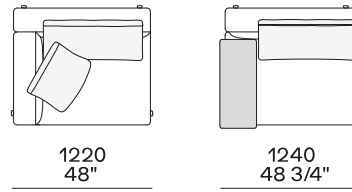

Lt-rt lounge chair

Also used as end unit