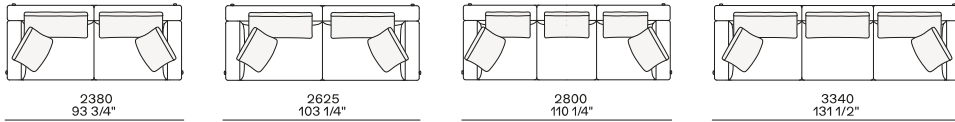

DESCRIPTION

Tipology	A modular, joint-free, flexibly assembled sofa
Structure	Wood and wood-derivative products
Base	Wood and wood-derivative products with cover in hide
Feet	Die-cast painted aluminium
Seat cushion	Multi-density polyurethane foam and springs
Pre-cover	Cotton canvas and down
Backrest cushion	Multi-density polyurethane foam
Optional cushions	Cotton canvas and down
Final cover	Removable cover in fabric or leather
Headrest	Cushion: cotton canvas and down Structure: metal with cover in hide
Slim arm / Shelf	Wood and wood-derivative products with metal insert and cover in hide

DIMENSIONS

Sofa

Lt-rt sofa

Modular sofa

Backrest cushions

Optional cushion

Headrest cushion

Freestanding elements

Lt-rt angled end-unit

Central unit

Angled central unit

Lt-rt corner unit

Lt-rt corner end unit

2380
93 3/4"

2625
103 1/4"

2800
110 1/4"

1020
40 1/4"

Sofa without arm and with shelf

1975
77 3/4"

410
16 1/4"

620
24 1/2"

445
17 1/2"

1020
40 1/4"