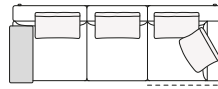

DIMENSIONS

Sofa

Lt-rt sofa

Modular sofa

Backrest cushions

Optional cushion

Headrest cushion

Freestanding elements

Lt-rt chaise longue-01

Lt-rt lounge chair

Also used as end unit

Poliform_sofas_BRERA_EI_freestanding_414px-03

Composable elements

Lt-rt end unit

Lt-rt end unit whitout arm

Lt-rt peninsula end unit

Lt-rt angled end-unit

Central unit

Angled central unit

Lt-rt corner unit

Lt-rt corner end unit

2380
93 3/4"

2625
103 1/4"

2800
110 1/4"

3340
131 1/2"

2400
94 1/2"

2645
104 1/4"

2820
111"

3360
132 1/4"

2180
85 3/4"

2440
96"

2600
102 1/4"