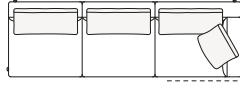

3130
123 1/4"

2625
103 1/4"

3130
123 1/4"

Lt-rt corner end unit whitout arm

2440
96"

2600
102 1/4"

3130
123 1/4"

3130
123 1/4"

COMPONENTS TYPOLOGY

Sofa with two arms

Sofa with one Slim arm and one arm

Sofa with shelf and one arm

3130
123 1/4"

410
16 1/4"

620
24 1/2"

445
17 1/2"