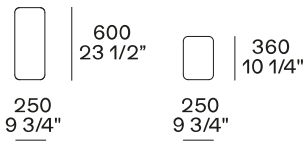

DIMENSIONS

Sofa

Lt-rt sofa

Modular sofa

Backrest cushions

Optional cushion

Headrest cushion

Freestanding elements

Lt-rt chaise longue-01

Lt-rt lounge chair

Also used as end unit

Poliform_sofas_BRERA_EI_freestanding_414px-03

Composable elements

Lt-rt end unit

Lt-rt end unit whitout arm

Lt-rt peninsula end unit

Lt-rt angled end-unit

Central unit

Angled central unit

Lt-rt corner unit

Lt-rt corner end unit

2380
93 3/4"

2625
103 1/4"

2800
110 1/4"