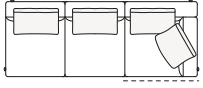

3130
123 1/4"

2625
103 1/4"

3130
123 1/4"

Lt-rt corner end unit whitout arm

2440
96"

2600
102 1/4"

3130
123 1/4"

3130
123 1/4"

COMPONENTS TYPOLOGY

Sofa with two arms

Sofa with one Slim arm and one arm

Sofa with shelf and one arm

3130
123 1/4"

410
16 1/4"

620
24 1/2"

445
17 1/2"