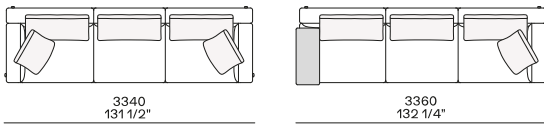

DIMENSIONS

Sofa

Lt-rt sofa

Modular sofa

Backrest cushions

Optional cushion

Headrest cushion

Freestanding elements

Lt-rt chaise longue-01

Lt-rt lounge chair

Also used as end unit

Poliform_sofas_BRERA_EI_freestanding_414px-03

Composable elements

Lt-rt end unit

Lt-rt end unit whitout arm

Lt-rt peninsula end unit

Lt-rt angled end-unit

Central unit

Angled central unit

Lt-rt corner unit

Lt-rt corner end unit

2380
93 3/4"

2625
103 1/4"

2800
110 1/4"