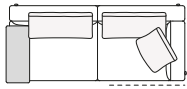

DIMENSIONS

Sofa

Lt-rt sofa

Modular sofa

Backrest cushions

Optional cushion

Headrest cushion

Freestanding elements

Lt-rt chaise longue-01

Lt-rt lounge chair

Also used as end unit

Poliform_sofas_BRERA_EI_freestanding_414px-03

Composable elements

Lt-rt end unit

Lt-rt end unit whitout arm

Lt-rt peninsula end unit

Lt-rt angled end-unit

Central unit

Angled central unit

Lt-rt corner unit

Lt-rt corner end unit

2380
93 3/4"

2625
103 1/4"

2800
110 1/4"

3340
131 1/2"

2400
94 1/2"

2645
104 1/4"

2820
111"

3360
132 1/4"

2180
85 3/4"

2440
96"

2600
102 1/4"