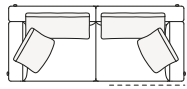

DIMENSIONS

Sofa

Lt-rt sofa

Modular sofa

Backrest cushions

Optional cushion

Headrest cushion

Freestanding elements

Lt-rt chaise longue-01

Lt-rt lounge chair

Also used as end unit

Poliform_sofas_BRERA_EI_freestanding_414px-03

Composable elements

Lt-rt end unit

Lt-rt end unit whitout arm

Lt-rt peninsula end unit

Lt-rt angled end-unit

Central unit

Angled central unit

Lt-rt corner unit

Lt-rt corner end unit

2380
93 3/4"

2625
103 1/4"

2800
110 1/4"

3340
131 1/2"

2400
94 1/2"

2645
104 1/4"

2820
111"

3360
132 1/4"

2180
85 3/4"

2440
96"

2600
102 1/4"