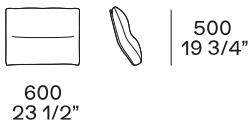

DIMENSIONS

Sofa

Lt-rt sofa

Modular sofa

Backrest cushions

Optional cushion

Headrest cushion

Freestanding elements

Lt-rt angled end-unit

Central unit

Angled central unit

Lt-rt corner unit

Lt-rt corner end unit

2380
93 3/4"

2625
103 1/4"

2800
110 1/4"