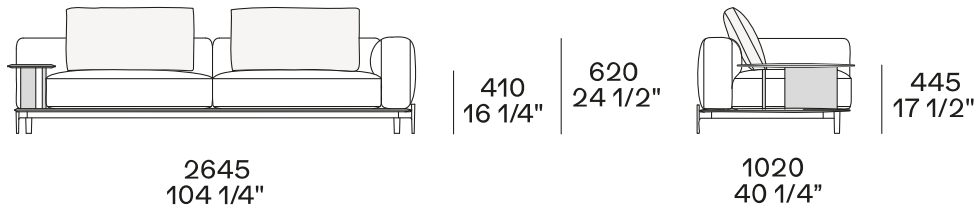

3130
123 1/4"

2625
103 1/4"

3130
123 1/4"

Lt-rt corner end unit whitout arm

2440
96"

2600
102 1/4"

3130
123 1/4"

3130
123 1/4"

COMPONENTS TYPOLOGY

Sofa with two arms

Sofa with one Slim arm and one arm

Sofa with shelf and one arm

3130
123 1/4"

410
16 1/4"

620
24 1/2"

445
17 1/2"

1020
40 1/4"

Sofa without arm and with shelf

1975
77 3/4"

410
16 1/4"

620
24 1/2"

445
17 1/2"

1020
40 1/4"