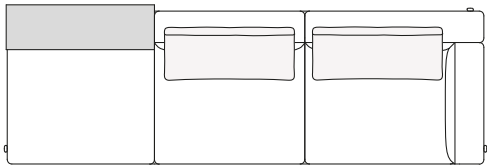

COMPONENTS TYPOLOGY

Sofa with two arms

Sofa with one Slim arm and one arm

Sofa with shelf and one arm

3130
123 1/4"

410
16 1/4"

620
24 1/2"

445
17 1/2"

1020
40 1/4"

Sofa without arm and with shelf

1975
77 3/4"

410
16 1/4"

620
24 1/2"

445
17 1/2"

1020
40 1/4"