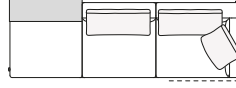

3130
123 1/4"

2625
103 1/4"

3130
123 1/4"

Lt-rt corner end unit whitout arm

2440
96"

2600
102 1/4"

3130
123 1/4"

3130
123 1/4"

COMPONENTS TYPOLOGY

Sofa with two arms

Sofa with one Slim arm and one arm

Sofa with shelf and one arm

3130
123 1/4"

410
16 1/4"

620
24 1/2"

445
17 1/2"