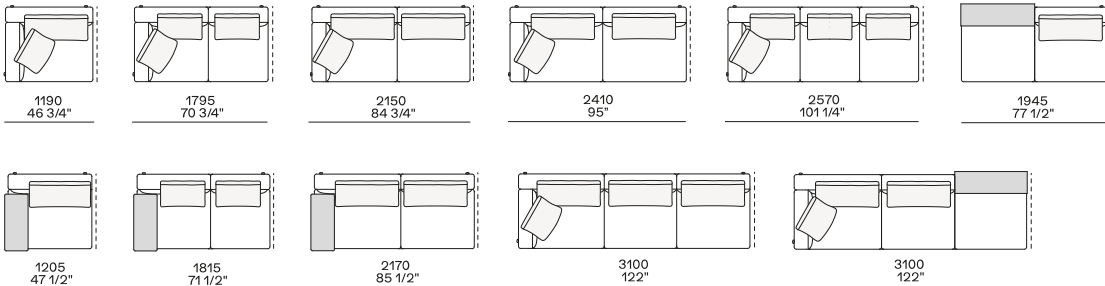

DIMENSIONS

Sofa

Lt-rt sofa

Modular sofa

Backrest cushions

Optional cushion

Headrest cushion

Freestanding elements

Lt-rt chaise longue-01

Lt-rt lounge chair

Also used as end unit

Poliform_sofas_BRERA_EI_freestanding_414px-03

Composable elements

Lt-rt end unit

Lt-rt end unit whitout arm

Lt-rt peninsula end unit

Lt-rt angled end-unit

Central unit

Angled central unit

Lt-rt corner unit

Lt-rt corner end unit

2380
93 3/4"

2625
103 1/4"

2800
110 1/4"