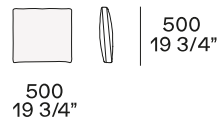

DIMENSIONS

Sofa

Lt-rt sofa

Modular sofa

Backrest cushions

Optional cushion

Headrest cushion

Freestanding elements

Lt-rt chaise longue-01

Lt-rt lounge chair

Also used as end unit

Poliform_sofas_BRERA_EI_freestanding_414px-03

Composable elements

Lt-rt end unit

Lt-rt end unit whitout arm

Lt-rt peninsula end unit

Lt-rt angled end-unit

Central unit

Angled central unit

Lt-rt corner unit

Lt-rt corner end unit

2380
93 3/4"

2625
103 1/4"

2800
110 1/4"