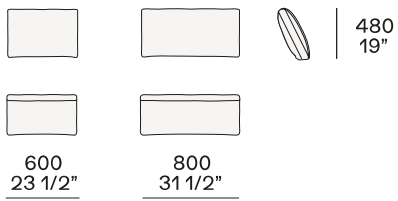

DIMENSIONS

Sofa

Lt-rt sofa

Modular sofa

Backrest cushions

Optional cushion

Headrest cushion

Freestanding elements

Lt-rt angled end-unit

Central unit

Angled central unit

Lt-rt corner unit

Lt-rt corner end unit

2380
93 3/4"

2625
103 1/4"

2800
110 1/4"