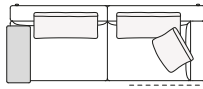

2645
104 1/4"