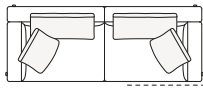

DIMENSIONS

Sofa

Lt-rt sofa

Modular sofa

Backrest cushions

Optional cushion

Headrest cushion

Freestanding elements

Lt-rt chaise longue-01

Lt-rt lounge chair

Also used as end unit

Poliform_sofas_BRERA_EI_freestanding_414px-03

Composable elements

Lt-rt end unit

Lt-rt end unit whitout arm

Lt-rt peninsula end unit

Lt-rt angled end-unit

Central unit

Angled central unit

Lt-rt corner unit

Lt-rt corner end unit

2380
93 3/4"

2625
103 1/4"

2800
110 1/4"