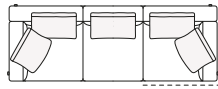

DIMENSIONS

Sofa

Lt-rt sofa

Modular sofa

Backrest cushions

Optional cushion

Headrest cushion

Freestanding elements

Lt-rt chaise longue-01

Lt-rt lounge chair

Also used as end unit

Poliform_sofas_BRERA_EI_freestanding_414px-03

Composable elements

Lt-rt end unit

Lt-rt end unit whitout arm

Lt-rt peninsula end unit

Lt-rt angled end-unit

Central unit

Angled central unit

Lt-rt corner unit

Lt-rt corner end unit

2380
93 3/4"

2625
103 1/4"

2800
110 1/4"

3340
131 1/2"

2400
94 1/2"

2645
104 1/4"

2820
111"

3360
132 1/4"

2180
85 3/4"

2440
96"

2600
102 1/4"