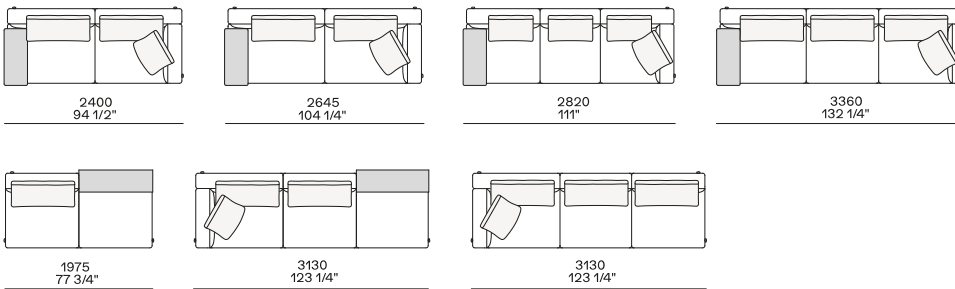

DESCRIPTION

Tipology	A modular, joint-free, flexibly assembled sofa
Structure	Wood and wood-derivative products
Base	Wood and wood-derivative products with cover in hide
Feet	Die-cast painted aluminium
Seat cushion	Multi-density polyurethane foam and springs
Pre-cover	Cotton canvas and down
Backrest cushion	Multi-density polyurethane foam
Optional cushions	Cotton canvas and down
Final cover	Removable cover in fabric or leather
Headrest	Cushion: cotton canvas and down Structure: metal with cover in hide
Slim arm / Shelf	Wood and wood-derivative products with metal insert and cover in hide

DIMENSIONS

Sofa

Lt-rt sofa

Modular sofa

Backrest cushions

Optional cushion

Headrest cushion

Freestanding elements

COMPONENTS TYPOLOGY

Sofa with two arms

Sofa with one Slim arm and one arm

Sofa with shelf and one arm

3130
123 1/4"

410
16 1/4"

620
24 1/2"

445
17 1/2"

1020
40 1/4"

Sofa without arm and with shelf

1975
77 3/4"

410
16 1/4"

620
24 1/2"

445
17 1/2"

1020
40 1/4"