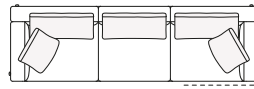

DIMENSIONS

Sofa

Lt-rt sofa

Modular sofa

Backrest cushions

Optional cushion

Headrest cushion

Freestanding elements

Lt-rt chaise longue-01

Lt-rt lounge chair

Also used as end unit

Poliform_sofas_BRERA_EI_freestanding_414px-03

Composable elements

Lt-rt end unit

Lt-rt end unit whitout arm

Lt-rt peninsula end unit

Lt-rt angled end-unit

Central unit

Angled central unit

Lt-rt corner unit

Lt-rt corner end unit

2380
93 3/4"

2625
103 1/4"

2800
110 1/4"

3340
131 1/2"

2400
94 1/2"

2645
104 1/4"

2820
111"

3360
132 1/4"

2180
85 3/4"

2440
96"

2600
102 1/4"