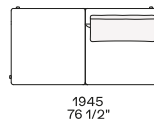

DIMENSIONS

Sofa

Lt-rt sofa

Modular sofa

Backrest cushions

Optional cushion

Headrest cushion

Freestanding elements

Lt-rt chaise longue-01

Lt-rt lounge chair

Also used as end unit

Poliform_sofas_BRERA_EI_freestanding_414px-03

Composable elements

Lt-rt end unit

Lt-rt end unit whitout arm

Lt-rt peninsula end unit

Lt-rt angled end-unit

Central unit

Angled central unit

Lt-rt corner unit

Lt-rt corner end unit

2380
93 3/4"

2625
103 1/4"

2800
110 1/4"

3340
131 1/2"

2400
94 1/2"

2645
104 1/4"

2820
111"

3360
132 1/4"

2180
85 3/4"

2440
96"

2600
102 1/4"