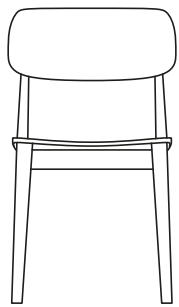

DESCRIPTION

| | |
|----------------------|---|
| Tipology | Chair with or without arms |
| Structure | Solid wood |
| Seat/backrest | Compact polyurethane with flexible polyurethane insert or wood and wood-derivative products |
| Final cover | Not removable in fabric - not removable in leather |

DIMENSIONS

Seat and backrest in wood

810
32"

460
18"

550
21 3/4"

500
19 3/4"

Padded seat and backrest

810
32"

460
18"

550
21 3/4"

500
19 3/4"

Padded seat and backrest in wood

810
32"

460
18"

550
21 3/4"

500
19 3/4"

Seat and backrest in wood

810
32"

460
18"

460
18 1/4"

500
19 3/4"

Padded seat and backrest

810
32"

460
18"