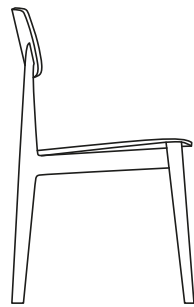

DIMENSIONS

Seat and backrest in wood

810
32"

460
18"

550
21 3/4"

500
19 3/4"

Padded seat and backrest

810
32"

460
18"

550
21 3/4"

500
19 3/4"

Padded seat and backrest in wood

810
32"

460
18"

550
21 3/4"

500
19 3/4"

Seat and backrest in wood

810
32"

460
18"

460
18 1/4"

500
19 3/4"

Padded seat and backrest

810
32"

460
18"