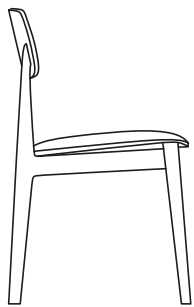

DIMENSIONS

Seat and backrest in wood

810
32"

460
18"

550
21 3/4"

500
19 3/4"

Padded seat and backrest

810
32"

Seat and backrest in wood

810
32"

460
18"

460
18 1/4"

500
19 3/4"

Padded seat and backrest

810
32"

460
18"