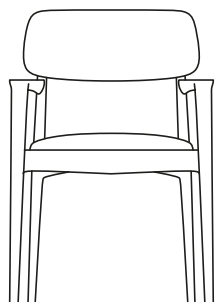

DESCRIPTION

| | |
|----------------------|---|
| Tipology | Chair with or without arms |
| Structure | Solid wood |
| Seat/backrest | Compact polyurethane with flexible polyurethane insert or wood and wood-derivative products |
| Final cover | Not removable in fabric - not removable in leather |

DIMENSIONS

Seat and backrest in wood

810
32"

460
18"

550
21 3/4"

500
19 3/4"

Padded seat and backrest

810
32"

460
18"

550
21 3/4"

500
19 3/4"

Padded seat and backrest in wood

810
32"

460
18"

550
21 3/4"

500
19 3/4"

Seat and backrest in wood

810
32"

460
18"

460
18 1/4"

500
19 3/4"

Padded seat and backrest

810
32"

460
18"