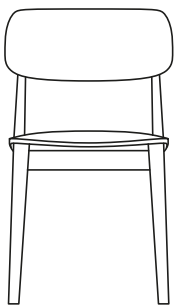

DESCRIPTION

| | |
|----------------------|---|
| Tipology | Chair with or without arms |
| Structure | Solid wood |
| Seat/backrest | Compact polyurethane with flexible polyurethane insert or wood and wood-derivative products |
| Final cover | Not removable in fabric - not removable in leather |

DIMENSIONS

Seat and backrest in wood

810
32"

460
18"

550
21 3/4"

500
19 3/4"

Padded seat and backrest

810
32"

Seat and backrest in wood

810
32"

460
18"

460
18 1/4"

500
19 3/4"

Padded seat and backrest

810
32"

460
18"

460
18 1/4"

500
19 3/4"

Padded seat and backrest in wood

810
32"

460
18"

460
18 1/4"

500
19 3/4"