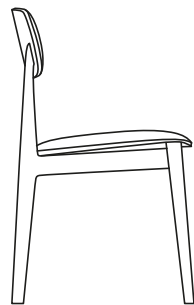

460
18"

460
18 1/4"

500
19 3/4"