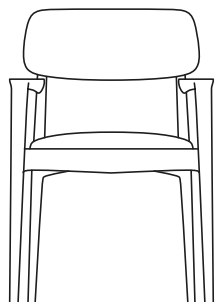

DESCRIPTION

| | |
|----------------------|---|
| Tipology | Chair with or without arms |
| Structure | Solid wood |
| Seat/backrest | Compact polyurethane with flexible polyurethane insert or wood and wood-derivative products |
| Final cover | Not removable in fabric - not removable in leather |

DIMENSIONS

Seat and backrest in wood

810
32"

460
18"

550
21 3/4"

500
19 3/4"

Padded seat and backrest

810
32"

460
18"

550
21 3/4"

500
19 3/4"

Padded seat and backrest in wood

810
32"

460
18"

550
21 3/4"

500
19 3/4"

Seat and backrest in wood

810
32"

460
18"

460
18 1/4"

500
19 3/4"

Padded seat and backrest

810
32"

460
18"