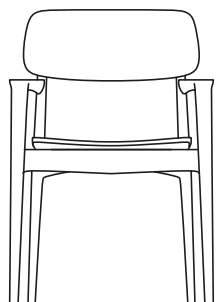

DESCRIPTION

| | |
|----------------------|---|
| Tipology | Chair with or without arms |
| Structure | Solid wood |
| Seat/backrest | Compact polyurethane with flexible polyurethane insert or wood and wood-derivative products |
| Final cover | Not removable in fabric - not removable in leather |

DIMENSIONS

Seat and backrest in wood

810
32"

460
18"

550
21 3/4"

500
19 3/4"

Padded seat and backrest

810
32"

460
18"

550
21 3/4"

500
19 3/4"

Padded seat and backrest in wood

810
32"

460
18"

550
21 3/4"

500
19 3/4"