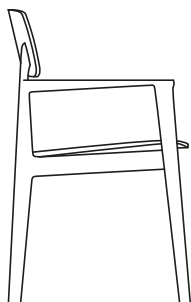

DESCRIPTION

| | |
|----------------------|---|
| Tipology | Chair with or without arms |
| Structure | Solid wood |
| Seat/backrest | Compact polyurethane with flexible polyurethane insert or wood and wood-derivative products |
| Final cover | Not removable in fabric - not removable in leather |

DIMENSIONS

Seat and backrest in wood

810
32"

460
18"

550
21 3/4"

500
19 3/4"

Padded seat and backrest

810
32"