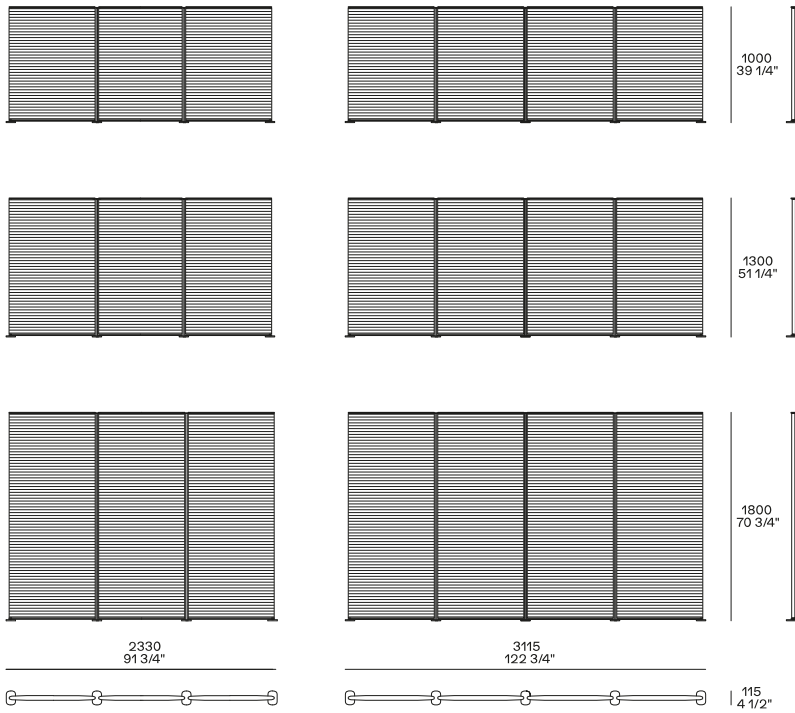

DESCRIPTION

Tipology

Screen

Structure

Painted metal and rope

DIMENSIONS

Structure item

3-4 elements

5 elements

6 elements