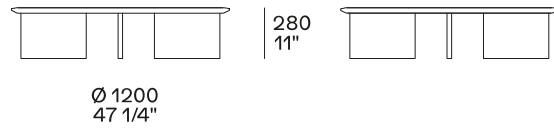

Hide version: wood and wood-derivative products covered in hide

DIMENSIONS

Structure item

Height mm 280

Poliform_tavolini_MUSH_635px-02

Poliform_tavolini_MUSH_635px-03

Poliform_tavolini_MUSH_635px-04

Poliform_tavolini_MUSH_635px-05

Height mm 330

Hide version

Height mm 500

Hide version

Optional tray