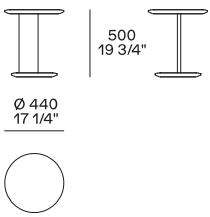

DESCRIPTION

Tipology

Coffee table

Structure

Wood version: medium density fibre panel veneered

Hide version: solid wood and wood-derivative products covered in hide

Top

Wood version: medium density fibre panel veneered - marble

Hide version: wood and wood-derivative products covered in hide

DIMENSIONS

Structure item

Height mm 280

Poliform_tavolini_MUSH_635px-02

Poliform_tavolini_MUSH_635px-03

Poliform_tavolini_MUSH_635px-04

Poliform_tavolini_MUSH_635px-05

Height mm 330

Hide version

Height mm 500

Hide version

Optional tray