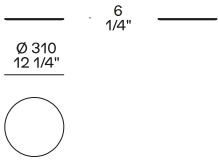

Hide version: wood and wood-derivative products covered in hide

DIMENSIONS

Structure item

Height mm 280

Poliform_tavolini_MUSH_635px-02

Poliform_tavolini_MUSH_635px-03

Poliform_tavolini_MUSH_635px-04

Poliform_tavolini_MUSH_635px-05

Height mm 330

Hide version

Height mm 500

Hide version

Optional tray