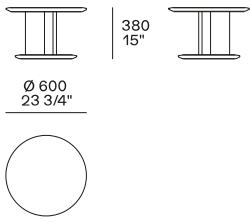

Hide version: wood and wood-derivative products covered in hide

DIMENSIONS

Structure item

Height mm 280

Poliform_tavolini_MUSH_635px-02

Poliform_tavolini_MUSH_635px-03

Poliform_tavolini_MUSH_635px-04

Poliform_tavolini_MUSH_635px-05

Height mm 330

Hide version

Height mm 500

Hide version

Optional tray