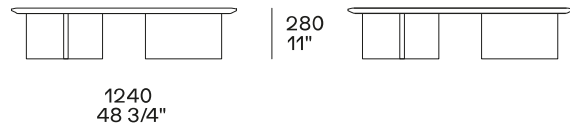

DESCRIPTION

Tipology

Coffee table

Structure

Wood version: medium density fibre panel veneered

Hide version: solid wood and wood-derivative products covered in hide

Top

Wood version: medium density fibre panel veneered - marble

Hide version: wood and wood-derivative products covered in hide

DIMENSIONS

Structure item

Height mm 280

Poliform_tavolini_MUSH_635px-02

Poliform_tavolini_MUSH_635px-03

Poliform_tavolini_MUSH_635px-04

Poliform_tavolini_MUSH_635px-05

Height mm 330

Hide version

Height mm 500

Hide version

Optional tray