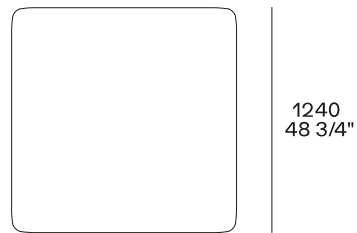

DESCRIPTION

Tipology

Coffee table

Structure

Wood version: medium density fibre panel veneered

Hide version: solid wood and wood-derivative products covered in hide

Top

Wood version: medium density fibre panel veneered - marble

Hide version: wood and wood-derivative products covered in hide

DIMENSIONS

Structure item

Height mm 280

Poliform_tavolini_MUSH_635px-02

Poliform_tavolini_MUSH_635px-03

Poliform_tavolini_MUSH_635px-04

Poliform_tavolini_MUSH_635px-05

Height mm 330

Hide version

Height mm 500

Hide version

Optional tray