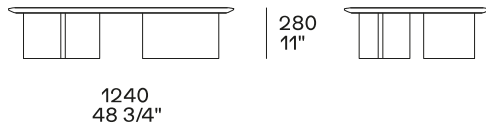

DESCRIPTION

Tipology

Coffee table

Structure

Wood version: medium density fibre panel veneered

Hide version: solid wood and wood-derivative products covered in hide

Top

Wood version: medium density fibre panel veneered - marble

Hide version: wood and wood-derivative products covered in hide

DIMENSIONS

Structure item

Height mm 280

Poliform_tavolini_MUSH_635px-02

Poliform_tavolini_MUSH_635px-03

Poliform_tavolini_MUSH_635px-04

Poliform_tavolini_MUSH_635px-05

Height mm 330

Hide version

Height mm 500

Hide version

Optional tray