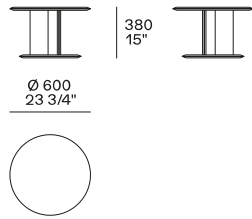

Hide version: wood and wood-derivative products covered in hide

DIMENSIONS

Structure item

Height mm 280

Poliform_tavolini_MUSH_635px-02

Poliform_tavolini_MUSH_635px-03

Poliform_tavolini_MUSH_635px-04

Poliform_tavolini_MUSH_635px-05

Height mm 330

Hide version

Height mm 500

Hide version

Optional tray