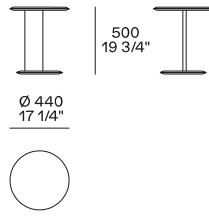

Hide version: wood and wood-derivative products covered in hide

DIMENSIONS

Structure item

Height mm 280

Poliform_tavolini_MUSH_635px-02

Poliform_tavolini_MUSH_635px-03

Poliform_tavolini_MUSH_635px-04

Poliform_tavolini_MUSH_635px-05

Height mm 330

Hide version

Height mm 500

Hide version

Optional tray