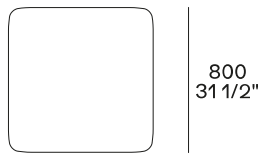

DESCRIPTION

Tipology

Coffee table

Structure

Wood version: medium density fibre panel veneered

Hide version: solid wood and wood-derivative products covered in hide

Top

Wood version: medium density fibre panel veneered - marble

Hide version: wood and wood-derivative products covered in hide

DIMENSIONS

Structure item

Height mm 280

Poliform_tavolini_MUSH_635px-02

Poliform_tavolini_MUSH_635px-03

Poliform_tavolini_MUSH_635px-04

Poliform_tavolini_MUSH_635px-05

Height mm 330

Hide version

Height mm 500

Hide version

Optional tray