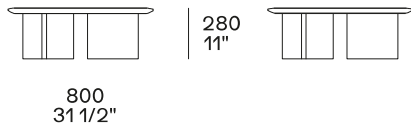

DESCRIPTION

Tipology

Coffee table

Structure

Wood version: medium density fibre panel veneered

Hide version: solid wood and wood-derivative products covered in hide

Top

Wood version: medium density fibre panel veneered - marble

Hide version: wood and wood-derivative products covered in hide

DIMENSIONS

Structure item

Height mm 280

Poliform_tavolini_MUSH_635px-02

Poliform_tavolini_MUSH_635px-03

Poliform_tavolini_MUSH_635px-04

Poliform_tavolini_MUSH_635px-05

Height mm 330

Hide version

Height mm 500

Hide version

Optional tray