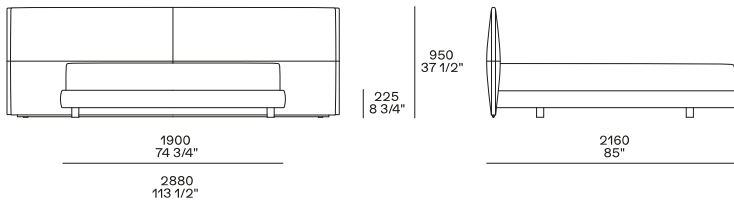

## DESCRIPTION

<b>Tipology</b>	Bed
<b>Structure bed base</b>	Wood and wood-derivative products padding in polyurethane foam and polyester fibre pre-cover
<b>Headboard</b>	Moulded polyurethane with polyester fibre pre-cover
<b>Bed base final cover</b>	Removable in fabric or removable in leather
<b>Headboard final cover</b>	Removable in fabric or removable in leather
<b>Features</b>	Headboard lateral side inserts in hide
<b>Cushions</b>	Polyester fibre with pre-cover in cotton canvas

## DIMENSIONS

For mattress w 67" and Queen size

For mattress w 70 3/4" and King size

Size optional cushion for Queen size

Size optional cushion for mattress w 67"-70 3/4" and King size