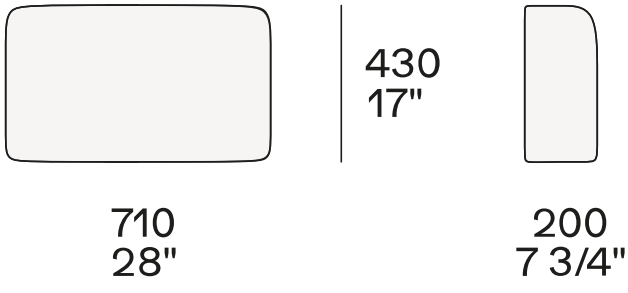

## DIMENSIONS

For mattress w 67" and Queen size

For mattress w 70 3/4" and King size

Size optional cushion for Queen size

Size optional cushion for mattress w 67"-70 3/4" and King size