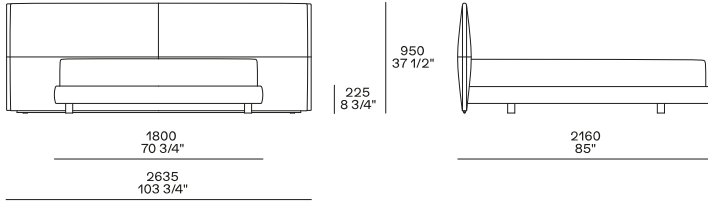

## DESCRIPTION

<b>Tipology</b>	Bed
<b>Structure bed base</b>	Wood and wood-derivative products padding in polyurethane foam and polyester fibre pre-cover
<b>Headboard</b>	Moulded polyurethane with polyester fibre pre-cover
<b>Bed base final cover</b>	Removable in fabric or removable in leather
<b>Headboard final cover</b>	Removable in fabric or removable in leather
<b>Features</b>	Headboard lateral side inserts in hide
<b>Cushions</b>	Polyester fibre with pre-cover in cotton canvas

## DIMENSIONS

For mattress w 67" and Queen size

For mattress w 70 3/4" and King size

Size optional cushion for Queen size

Size optional cushion for mattress w 67"-70 3/4" and King size