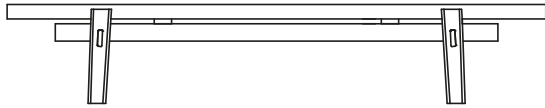

DESCRIPTION

Typology	Benche
Structure	Solid wood
Top	Panel of wooden particles veneered - stringed leather
Slats	Solid wood veneered

DIMENSIONS

1850
72 3/4"

340
13 1/2"

466
18 1/4"

Seat with slats

1850
72 3/4"

340
13 1/2"

466
18 1/4"

Seat in woven leather

440
17 1/4"

1000-1440
39 1/4"-56 3/4"

490
19 1/4"

360
14 1/4"

800
31 1/2"

450
17 3/4"

25
1"

600
23 1/2"

440
17 1/4"