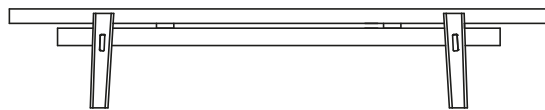

DESCRIPTION

Typology	Benche
Structure	Solid wood
Top	Panel of wooden particles veneered - stringed leather
Slats	Solid wood veneered

DIMENSIONS

1850
72 3/4"

340
13 1/2"

466
18 1/4"

Seat with slats

1850
72 3/4"

340
13 1/2"

466
18 1/4"

Seat in woven leather

440
17 1/4"

1000-1440
39 1/4"-56 3/4"

490
19 1/4"

360
14 1/4"

800
31 1/2"

450
17 3/4"

25
1"

600
23 1/2"

440
17 1/4"