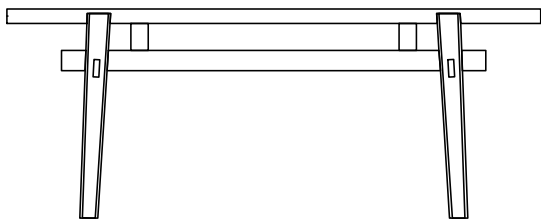

DESCRIPTION

Typology	Writing desk
Legs	Solid wood
Top	Panel of wooden particles in veneer

DIMENSIONS

1850
72 3/4"

725
28 1/2"

660
26"