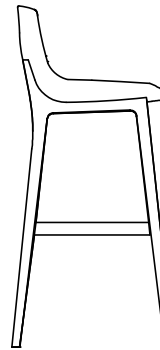

DESCRIPTION

Typology	Stools
Structure	Solid wood
Seat	Moulded flexible polyurethane
Pre-cover	Polyester fibre
Final cover	Not removable cover in fabric or leather
Footrest	Wood with insert in stainless steel
Stitchings options	Normal double stitching or drawstring stitching

DIMENSIONS

850
33 1/2"

650
25 1/2"

485
19"

470
18 1/2"

950
37 1/2"

750
29 1/2"

485
19"