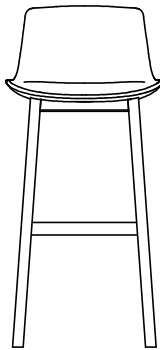

DESCRIPTION

Typology	Stools
Structure	Solid wood
Seat	Moulded flexible polyurethane
Pre-cover	Polyester fibre
Final cover	Not removable cover in fabric or leather
Footrest	Wood with insert in stainless steel
Stitchings options	Normal double stitching or drawstring stitching

DIMENSIONS

850
33 1/2"

650
25 1/2"

485
19"

470
18 1/2"

950
37 1/2"

750
29 1/2"

485
19"

500
19 3/4"