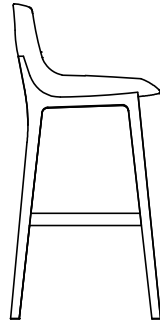

DESCRIPTION

Typology	Stools
Structure	Solid wood
Seat	Moulded flexible polyurethane
Pre-cover	Polyester fibre
Final cover	Not removable cover in fabric or leather
Footrest	Wood with insert in stainless steel
Stitchings options	Normal double stitching or drawstring stitching

DIMENSIONS

850
33 1/2"

650
25 1/2"

485
19"

470
18 1/2"

950
37 1/2"

750
29 1/2"

485
19"