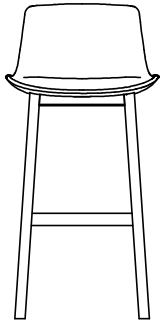

DESCRIPTION

Typology	Stools
Structure	Solid wood
Seat	Moulded flexible polyurethane
Pre-cover	Polyester fibre
Final cover	Not removable cover in fabric or leather
Footrest	Wood with insert in stainless steel
Stitchings options	Normal double stitching or drawstring stitching

DIMENSIONS

850
33 1/2"

650
25 1/2"

485
19"

470
18 1/2"

950
37 1/2"

750
29 1/2"

485
19"