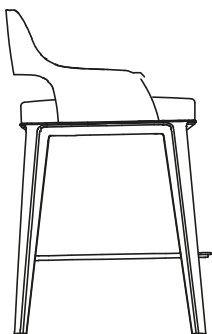

## DESCRIPTION

<b>Typology</b>	Stools
<b>Base</b>	Solid wood
<b>Seat / Backrest</b>	Parts in multi-density flexible polyurethane and parts in moulded flexible polyurethane
<b>Pre-cover</b>	Polyester fibre
<b>Final cover</b>	Removable cover in fabric or leather
<b>Footrest</b>	Painted metal

## DIMENSIONS

### Low stool

550  
21 3/4"

850  
33 1/2"

630  
24 3/4"

550  
21 3/4"