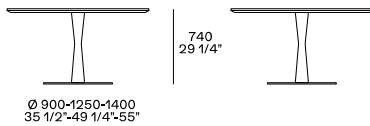

DESCRIPTION

Typology	Fixed table
Legs	Trafilato alluminio laccato o verniciato
Top	Medium-density fibre panel in lacquer or marble

DIMENSIONS

Lacquered top

Top in marble