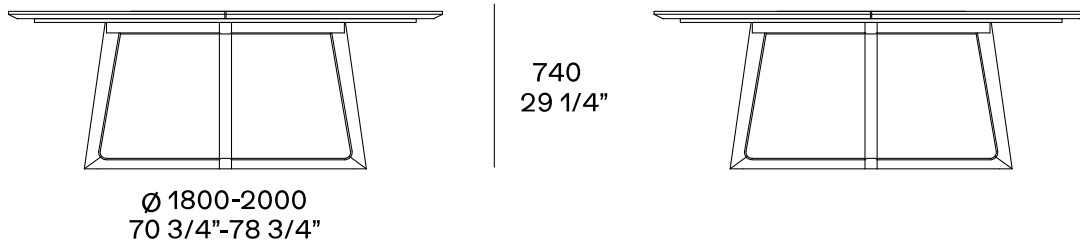

DESCRIPTION

Typology	Table
Legs	Solid wood
Top	Medium-density fibre panel in veneer - solid wood with frame and glass insert

DIMENSIONS

Rectangular

Image not found or type unknown

Round

Round with revolving top

$\varnothing 900-1050$
35 1/2"-41 1/4"