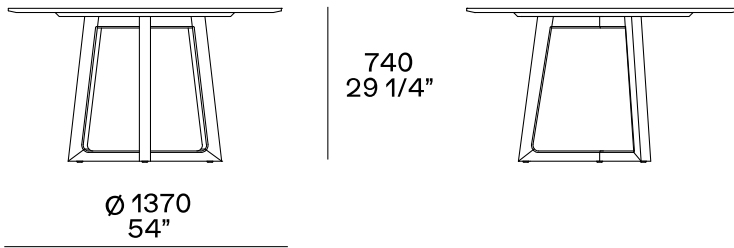

DESCRIPTION

Typology	Table
Legs	Solid wood
Top	Medium-density fibre panel in veneer - solid wood with frame and glass insert

DIMENSIONS

Rectangular

Image not found or type unknown

Round

Round with revolving top

$\varnothing 900-1050$
35 1/2"-41 1/4"