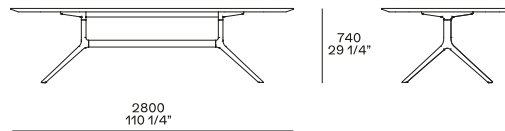

DESCRIPTION

Typology	Table
Legs	Die-cast aluminium painted
Top	Honeycomb panel veneered - marble - glass

DIMENSIONS

Rectangular

Oval

Round