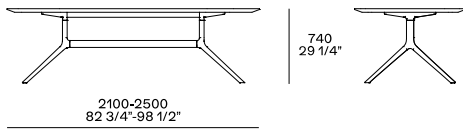

DESCRIPTION

Typology	Table
Legs	Die-cast aluminium painted
Top	Honeycomb panel veneered - marble - glass

DIMENSIONS

Rectangular

Oval

Round