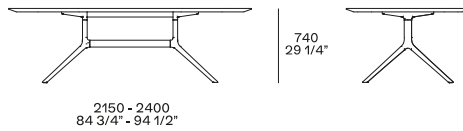

DESCRIPTION

Typology	Table
Legs	Die-cast aluminium painted
Top	Honeycomb panel veneered - marble - glass

DIMENSIONS

Rectangular

Oval

Round