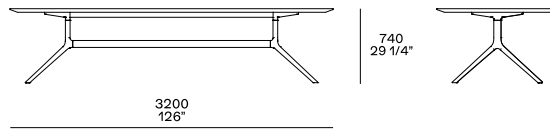

DESCRIPTION

Typology	Table
Legs	Die-cast aluminium painted
Top	Honeycomb panel veneered - marble - glass

DIMENSIONS

Rectangular

Oval

Round