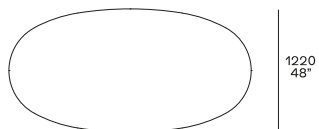

DESCRIPTION

Typology	Table
Legs	Die-cast aluminium painted
Top	Honeycomb panel veneered - marble - glass

DIMENSIONS

Rectangular

Oval

Round