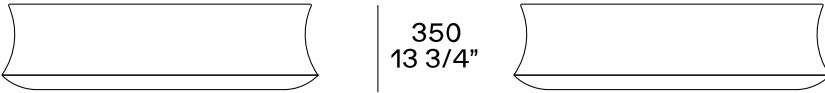

## DESCRIPTION

**Typology**

Coffee table

**Structure**

Antique bronze version: copper / painted brass

Lacquered version: lacquered polyurethane

---

## DIMENSIONS

Height mm 250

Ø 800  
31 1/2"

Height mm 350

Ø 1200  
47 1/4"

Height mm 400

400  
15 3/4"

Ø 400  
15 3/4"