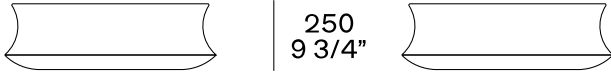

## DESCRIPTION

**Typology**

Coffee table

**Structure**

Antique bronze version: copper / painted brass

Lacquered version: lacquered polyurethane

---

## DIMENSIONS

Height mm 250

Ø 800  
31 1/2"

Height mm 350

Ø 1200  
47 1/4"

Height mm 400

400  
15 3/4"

Ø 400  
15 3/4"