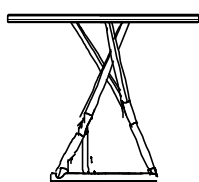

## DESCRIPTION

Typology	Coffee table
Structure	Brass-casting
Top	Marble

---

## DIMENSIONS

410  
16 1/4"

Ø 470  
18 1/2"

---

530  
20 3/4"

Ø 390  
15 1/4"

---