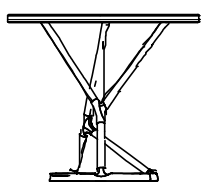

## DESCRIPTION

Typology	Coffee table
Structure	Brass-casting
Top	Marble

---

## DIMENSIONS

410  
16 1/4"

Ø 470  
18 1/2"

---

530  
20 3/4"

Ø 390  
15 1/4"

---