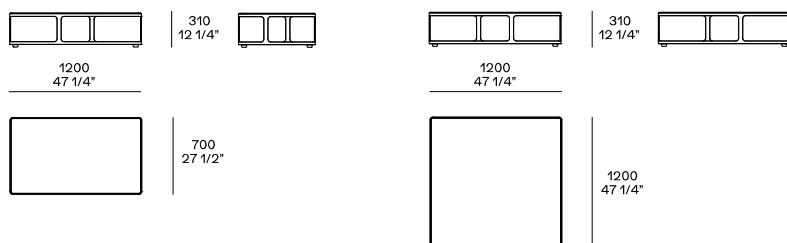

DESCRIPTION

Typology	Coffee table
Structure	Painted satin metal
Lower top	Medium-density fibre panel in veneer or lacquer
Upper top	Medium-density fibre panel in veneer or lacquer or marble or glass

DIMENSIONS

Height mm 310

Height mm 360

Height mm 520