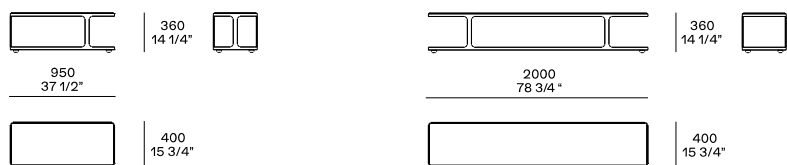

DESCRIPTION

Typology	Coffee table
Structure	Painted satin metal
Lower top	Medium-density fibre panel in veneer or lacquer
Upper top	Medium-density fibre panel in veneer or lacquer or marble or glass

DIMENSIONS

Height mm 310

Height mm 360

Height mm 520