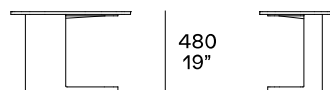

DESCRIPTION

Typology	Coffee table
Structure	Painted metal
Top	Medium-density fibre panel in veneer or marble

DIMENSIONS

Structure item

Height mm 270

1050
41 1/4"

620
24 1/2"

1200
47 1/4"

1090
43"

Height mm 480

480
19"

720
28 1/4"

430
17"

Height mm 530

530
20 3/4"

500
19 3/4"

500
19 3/4"

Height mm 360

360
14 1/4"

890
35"

450
17 3/4"

To be used as end unit or between two elements of the Saint-Germain sofa