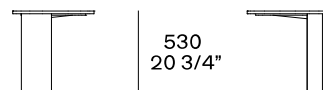

DESCRIPTION

Typology	Coffee table
Structure	Painted metal
Top	Medium-density fibre panel in veneer or marble

DIMENSIONS

Structure item

Height mm 270

1050
41 1/4"

620
24 1/2"

1200
47 1/4"

1090
43"

Height mm 480

480
19"

720
28 1/4"

430
17"

Height mm 530

530
20 3/4"

500
19 3/4"

500
19 3/4"

Height mm 360

360
14 1/4"

890
35"

450
17 3/4"

To be used as end unit or between two elements of the Saint-Germain sofa