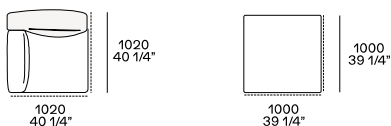

DIMENSIONS

Sofas

Width mm 1020

Width mm 1230

Freestanding components

Freestanding pouf

Components

End unit lh-rh

Central unit

End unit lh-rh without arm

Peninsula end unit lh-rh

Corner and pouf corner unit lh-rh

Pouf end unit and central unit lh-rh

End unit lh-rh

Central unit

Corner and pouf corner unit lh-rh

End unit and central unit pouf lh-rh

Corner unit lh-rh

Chaise longue end unit lh-rh

Corner end unit lh-rh

Cushions