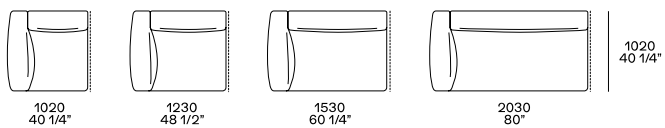

DIMENSIONS

Sofas

Width mm 1020

Width mm 1230

Freestanding components

Freestanding pouf

Components

End unit lh-rh

Central unit

End unit lh-rh without arm

Peninsula end unit lh-rh

Corner and pouf corner unit lh-rh

Pouf end unit and central unit lh-rh

End unit lh-rh

Central unit

Corner and pouf corner unit lh-rh