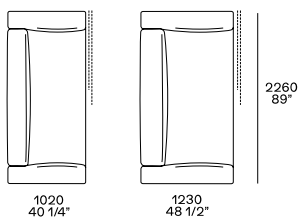

DIMENSIONS

Sofas

Width mm 1020

Width mm 1230

Freestanding components

Freestanding pouf

Components

End unit lh-rh

Central unit

End unit lh-rh without arm

Peninsula end unit lh-rh

Corner and pouf corner unit lh-rh

Pouf end unit and central unit lh-rh

End unit lh-rh

Central unit

Corner and pouf corner unit lh-rh

End unit and central unit pouf lh-rh

Corner unit lh-rh

Chaise longue end unit lh-rh

Corner end unit lh-rh

Cushions