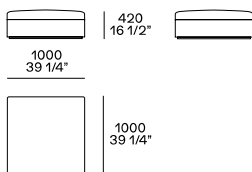

DIMENSIONS

Sofas

Width mm 1020

Width mm 1230

Freestanding components

Freestanding pouf

Components

End unit lh-rh

Central unit

End unit lh-rh without arm

Peninsula end unit lh-rh

Corner and pouf corner unit lh-rh

Pouf end unit and central unit lh-rh

End unit lh-rh

Central unit

Corner and pouf corner unit lh-rh