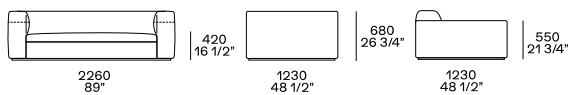

DIMENSIONS

Sofas

Width mm 1020

Width mm 1230

Freestanding components

Freestanding pouf

Components

End unit lh-rh

Central unit

End unit lh-rh without arm

Peninsula end unit lh-rh

Corner and pouf corner unit lh-rh

Pouf end unit and central unit lh-rh

End unit lh-rh

Central unit

Corner and pouf corner unit lh-rh