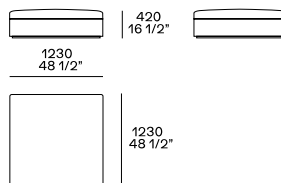

DIMENSIONS

Sofas

Width mm 1020

Width mm 1230

Freestanding components

Freestanding pouf

Components

End unit lh-rh

Central unit

End unit lh-rh without arm

Peninsula end unit lh-rh

Corner and pouf corner unit lh-rh

Pouf end unit and central unit lh-rh

End unit lh-rh

Central unit

Corner and pouf corner unit lh-rh