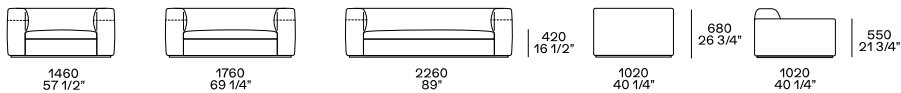

DESCRIPTION

Typology	Modular sofa
Structure	Moulded flexible polyurethane with elements in multi-density polyurethane foam
Seat padding	Multi-density polyurethane foam
Pre-cover feather model	Parts in cotton cloth with inner side in feathers and parts in polyester padding
Foot	Plastic
Final cover	Removable cover in fabric or leather

DIMENSIONS

Sofas

Width mm 1020

Width mm 1230

Freestanding components

Freestanding pouf

Components

End unit lh-rh

Central unit

End unit lh-rh without arm

Peninsula end unit lh-rh

Corner and pouf corner unit lh-rh

Pouf end unit and central unit lh-rh

End unit lh-rh

Central unit

Corner and pouf corner unit lh-rh