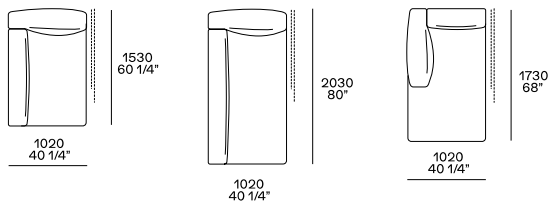

DIMENSIONS

Sofas

Width mm 1020

Width mm 1230

Freestanding components

Freestanding pouf

Components

End unit lh-rh

Central unit

End unit lh-rh without arm

Peninsula end unit lh-rh

Corner and pouf corner unit lh-rh

Pouf end unit and central unit lh-rh

End unit lh-rh

Central unit

Corner and pouf corner unit lh-rh

End unit and central unit pouf lh-rh

Corner unit lh-rh

Chaise longue end unit lh-rh

Corner end unit lh-rh

Cushions