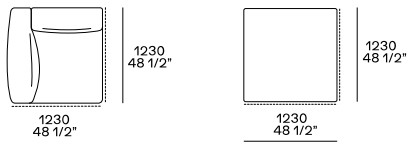

DIMENSIONS

Sofas

Width mm 1020

Width mm 1230

Freestanding components

Freestanding pouf

Components

End unit lh-rh

Central unit

End unit lh-rh without arm

Peninsula end unit lh-rh

Corner and pouf corner unit lh-rh

Pouf end unit and central unit lh-rh

End unit lh-rh

Central unit

Corner and pouf corner unit lh-rh

End unit and central unit pouf lh-rh

Corner unit lh-rh

Chaise longue end unit lh-rh

Corner end unit lh-rh

Cushions