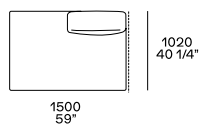

DIMENSIONS

Sofas

Width mm 1020

Width mm 1230

Freestanding components

Freestanding pouf

Components

End unit lh-rh

Central unit

End unit lh-rh without arm

Peninsula end unit lh-rh

Corner and pouf corner unit lh-rh

Pouf end unit and central unit lh-rh

End unit lh-rh

Central unit

Corner and pouf corner unit lh-rh