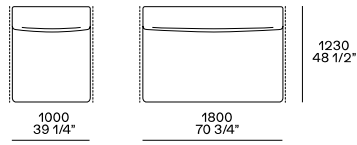

DIMENSIONS

Sofas

Width mm 1020

Width mm 1230

Freestanding components

Freestanding pouf

Components

End unit lh-rh

Central unit

End unit lh-rh without arm

Peninsula end unit lh-rh

Corner and pouf corner unit lh-rh

Pouf end unit and central unit lh-rh

End unit lh-rh

Central unit

Corner and pouf corner unit lh-rh

End unit and central unit pouf lh-rh

Corner unit lh-rh

Chaise longue end unit lh-rh

Corner end unit lh-rh

Cushions