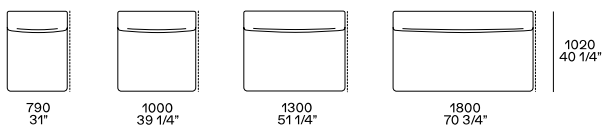

DIMENSIONS

Sofas

Width mm 1020

Width mm 1230

Freestanding components

Freestanding pouf

Components

End unit lh-rh

Central unit

End unit lh-rh without arm

Peninsula end unit lh-rh

Corner and pouf corner unit lh-rh

Pouf end unit and central unit lh-rh

End unit lh-rh

Central unit

Corner and pouf corner unit lh-rh