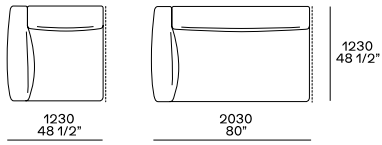

DIMENSIONS

Sofas

Width mm 1020

Width mm 1230

Freestanding components

Freestanding pouf

Components

End unit lh-rh

Central unit

End unit lh-rh without arm

Peninsula end unit lh-rh

Corner and pouf corner unit lh-rh

Pouf end unit and central unit lh-rh

End unit lh-rh

Central unit

Corner and pouf corner unit lh-rh

End unit and central unit pouf lh-rh

Corner unit lh-rh

Chaise longue end unit lh-rh

Corner end unit lh-rh

Cushions