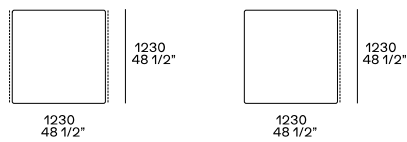

End unit and central unit pouf lh-rh