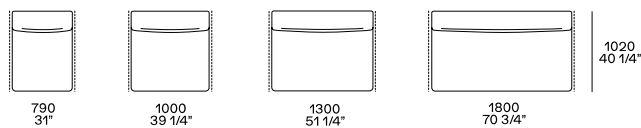

DIMENSIONS

Sofas

Width mm 1020

Width mm 1230

Freestanding components

Freestanding pouf

Components

End unit lh-rh

Central unit

End unit lh-rh without arm

Peninsula end unit lh-rh

Corner and pouf corner unit lh-rh

Pouf end unit and central unit lh-rh

End unit lh-rh

Central unit

Corner and pouf corner unit lh-rh