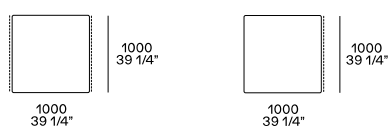

DIMENSIONS

Sofas

Width mm 1020

Width mm 1230

Freestanding components

Freestanding pouf

Components

End unit lh-rh

Central unit

End unit lh-rh without arm

Peninsula end unit lh-rh

Corner and pouf corner unit lh-rh

Pouf end unit and central unit lh-rh

End unit lh-rh

Central unit

Corner and pouf corner unit lh-rh

End unit and central unit pouf lh-rh

Corner unit lh-rh

Chaise longue end unit lh-rh

Corner end unit lh-rh

Cushions