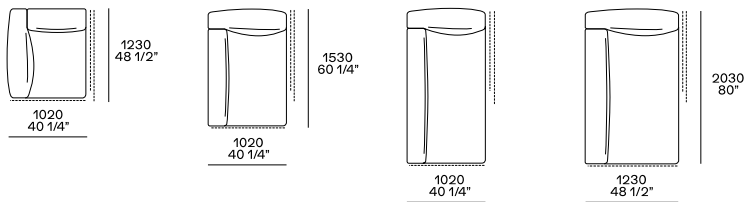

Corner unit lh-rh