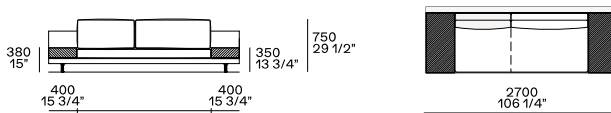

DIMENSIONS

Sofas

Armrest 75

Armrest 200

Armrest 200 and 400

Armrest 400

Armrest 200 and coffee table 400

Armrest 400 and coffee table 400

Coffee table 400

Armrest 75

Armrest 200

Armrest 200 and 400

Armrest 400

Armrest 200 and coffee table 400

Armrest 400 and coffee table 400

Coffee table 400

Available as freestanding unit and end unit

Components width 950

Armrest 75

Armrest 200

Armrest 75 and coffee table 400

Armrest 200 and coffee table 400

Armrest 400

Coffee table 400