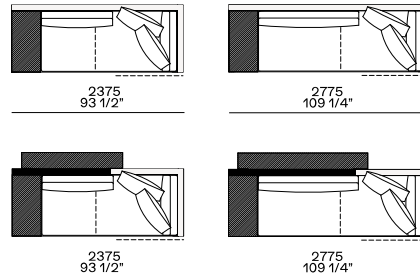

Available as freestanding unit, end unit, corner unit and central unit

Armrest 75

Armrest 200

Armrest 400

Coffee table 400

Left-right with cushions kit

Armrest 75

Armrest 200

Armrest 400

Coffee table 400

Components width 1250

Armrest 200

2100
82 3/4"

2300
90 1/2"

Coffee table 400

2100
82 3/4"