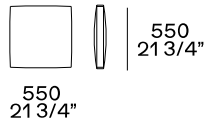

2375
93 1/2"

2100
82 3/4"

2300
90 1/2"

1250
49 1/4"

1250
49 1/4"

1250
49 1/4"

Available as freestanding unit, end unit and central unit

2175
85 3/4"

2375
93 1/2"

2175
85 3/4"

2375
93 1/2"

Cushions

brac 400/400

Cushions insert in fabric Persia

Headrest

It can be used only in combination with the backrest cushion with roll, it can not be used with wooden back with shelves.