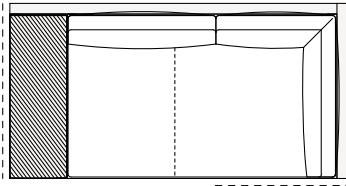

Armrest 400

Coffee table 400

Components width 1250

Armrest 200

2100
82 3/4"

2300
90 1/2"

Coffee table 400

2100
82 3/4"

2300
90 1/2"

Armrest 200

2375
93 1/2"

Armrest 200

2375
93 1/2"

Coffee table 400

2375
93 1/2"

Coffee table 400

2375
93 1/2"

2100
82 3/4"

2300
90 1/2"

1250
49 1/4"

1250
49 1/4"

1250
49 1/4"

Available as freestanding unit, end unit and central unit

2175
85 3/4"