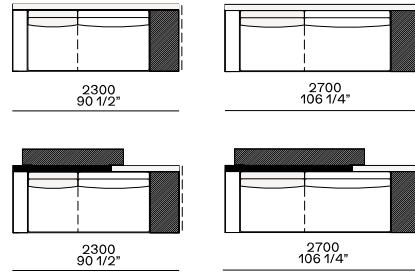

Available as freestanding unit and end unit

Components width 950

Armrest 75

Armrest 200

Armrest 75 and coffee table 400

Armrest 200 and coffee table 400

Armrest 400

Coffee table 400