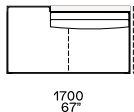

Available as freestanding unit and end unit

Components width 950

Armrest 75

Armrest 200

Armrest 75 and coffee table 400

Armrest 200 and coffee table 400

Armrest 400

Coffee table 400

Armrest 400 and coffee table 400

Coffee table 400

Coffee table 400

Coffee table 400

Chaise longue

Available as freestanding unit and end unit

Available as freestanding unit, end unit and central unit

Pouf