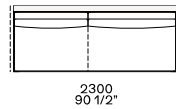

Armrest 400 and coffee table 400