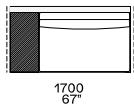

Coffee table 400