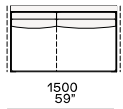

Armrest 400 and coffee table 400