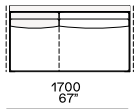

Armrest 400 and coffee table 400