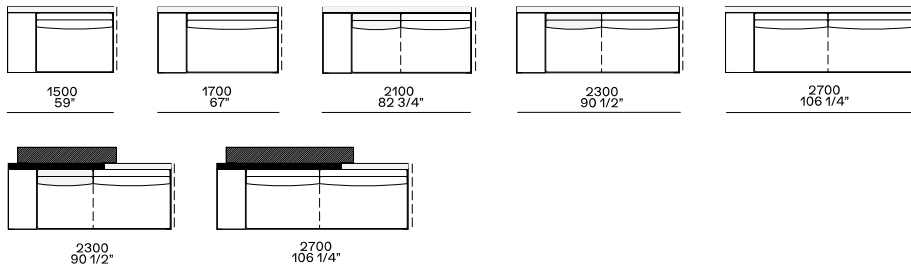

Available as freestanding unit and end unit

Components width 950

Armrest 75

Armrest 200

Armrest 75 and coffee table 400

Armrest 200 and coffee table 400

Armrest 400

Coffee table 400