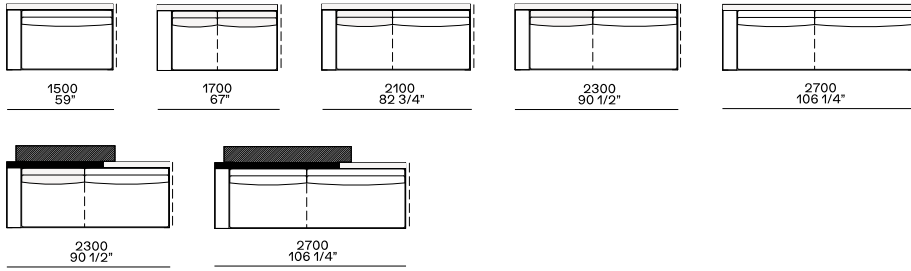

Available as freestanding unit and end unit

Components width 950

Armrest 75

Armrest 200

Armrest 75 and coffee table 400

Armrest 200 and coffee table 400

Armrest 400

Coffee table 400