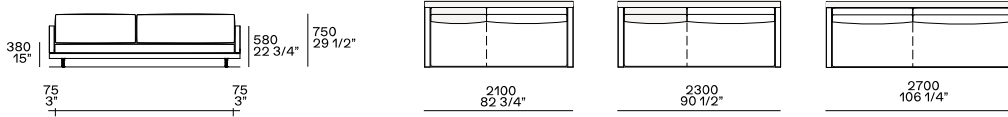

DIMENSIONS

Sofas

Armrest 75

Armrest 200

Armrest 200 and 400

Armrest 400

Armrest 200 and coffee table 400

Armrest 400 and coffee table 400

Available as freestanding unit and end unit

Components width 950

Armrest 75

Armrest 200

Armrest 75 and coffee table 400

Armrest 200 and coffee table 400

Armrest 400

Coffee table 400