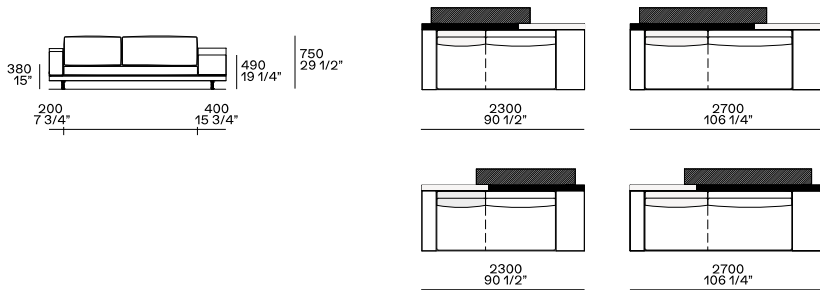

DIMENSIONS

Sofas

Armrest 75

Armrest 200

Armrest 200 and 400

Armrest 400

Armrest 200 and coffee table 400

Armrest 400 and coffee table 400

Coffee table 400

Armrest 75

Armrest 200

Armrest 200 and 400

Armrest 400

Armrest 200 and coffee table 400

Armrest 400 and coffee table 400

Coffee table 400

Available as freestanding unit and end unit

Components width 950

Armrest 75

Armrest 200

Armrest 75 and coffee table 400

Armrest 200 and coffee table 400

Armrest 400

Coffee table 400

Armrest 400

Coffee table 400

Components width 1250

Armrest 200

2100
82 3/4"

2300
90 1/2"

Coffee table 400

2100
82 3/4"