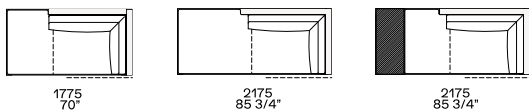

Available as freestanding unit and end unit

Components width 950

Armrest 75

Armrest 200

Armrest 75 and coffee table 400

Armrest 200 and coffee table 400

Armrest 400

Coffee table 400

Available as freestanding unit, end unit, corner unit and central unit

Armrest 75

Armrest 200

Armrest 400

Coffee table 400

Left-right with cushions kit

Armrest 75

Armrest 200

Armrest 400

Coffee table 400

Components width 1250

Armrest 200

2100
82 3/4"

2300
90 1/2"

Coffee table 400

2100
82 3/4"