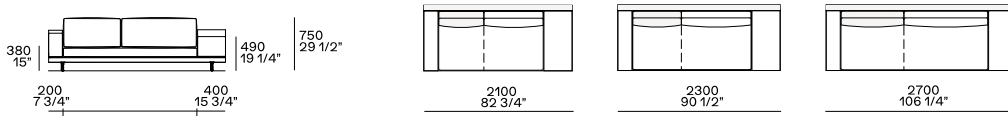

DIMENSIONS

Sofas

Armrest 75

Armrest 200

Armrest 200 and 400

Armrest 400

Armrest 200 and coffee table 400

Armrest 400 and coffee table 400

Coffee table 400

Armrest 75

Armrest 200

Armrest 200 and 400

Armrest 400

Armrest 200 and coffee table 400

Armrest 400 and coffee table 400

Coffee table 400

Available as freestanding unit and end unit

Components width 950

Armrest 75

Armrest 200

Armrest 75 and coffee table 400

Armrest 200 and coffee table 400

Armrest 400

Coffee table 400