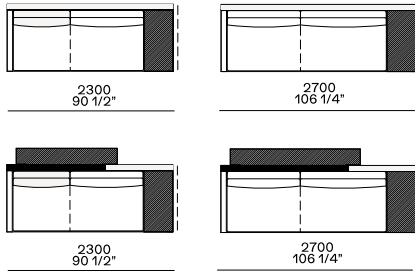

Available as freestanding unit and end unit

Components width 950

Armrest 75

Armrest 200

Armrest 75 and coffee table 400

Armrest 200 and coffee table 400

Armrest 400

Coffee table 400