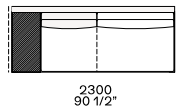

Coffee table 400