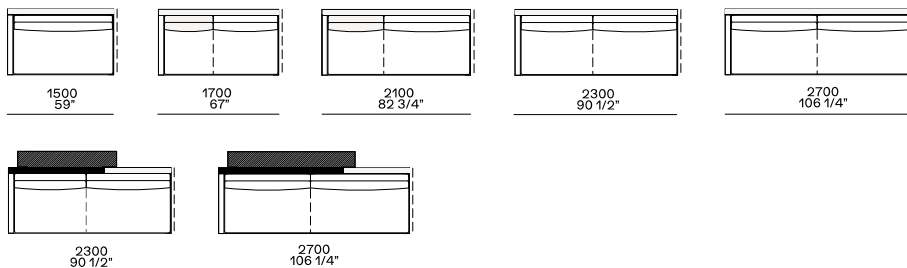

Available as freestanding unit and end unit

Components width 950

Armrest 75

Armrest 200

Armrest 75 and coffee table 400

Armrest 200 and coffee table 400

Armrest 400

Coffee table 400