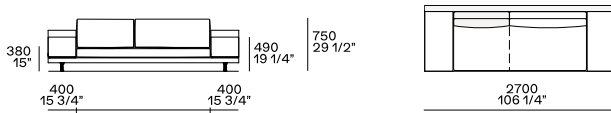

DIMENSIONS

Sofas

Armrest 75

Armrest 200

Armrest 200 and 400

Armrest 400

Armrest 200 and coffee table 400

Armrest 400 and coffee table 400

Coffee table 400

Armrest 75

Armrest 200

Armrest 200 and 400

Armrest 400

Armrest 200 and coffee table 400

Armrest 400 and coffee table 400

Coffee table 400

Available as freestanding unit and end unit

Components width 950

Armrest 75

Armrest 200

Armrest 75 and coffee table 400

Armrest 200 and coffee table 400

Armrest 400

Coffee table 400