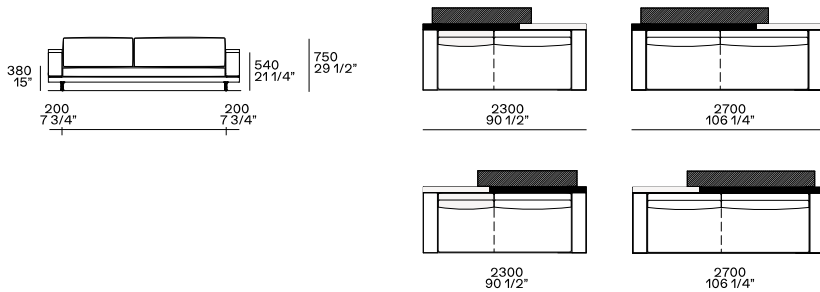

DIMENSIONS

Sofas

Armrest 75

Armrest 200

Armrest 200 and 400

Armrest 400

Armrest 200 and coffee table 400

Armrest 400 and coffee table 400

Coffee table 400

Armrest 75

Armrest 200

Armrest 200 and 400

Armrest 400

Armrest 200 and coffee table 400

Armrest 400 and coffee table 400

Coffee table 400

Available as freestanding unit and end unit

Components width 950

Armrest 75

Armrest 200

Armrest 75 and coffee table 400

Armrest 200 and coffee table 400

Armrest 400

Coffee table 400

Armrest 400

Coffee table 400

Components width 1250

Armrest 200

2100
82 3/4"

2300
90 1/2"

Coffee table 400

2100
82 3/4"