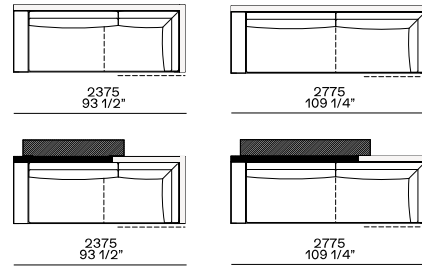

Available as freestanding unit and end unit

Components width 950

Armrest 75

Armrest 200

Armrest 75 and coffee table 400

Armrest 200 and coffee table 400

Armrest 400

Coffee table 400

Armrest 400 and coffee table 400

Coffee table 400

Coffee table 400

Coffee table 400

Chaise longue

Available as freestanding unit and end unit

Available as freestanding unit, end unit and central unit

Pouf

Available as freestanding unit, end unit, corner unit and central unit

Armrest 75

Armrest 200

Armrest 400

Coffee table 400

Left-right with cushions kit

Armrest 75

Armrest 200