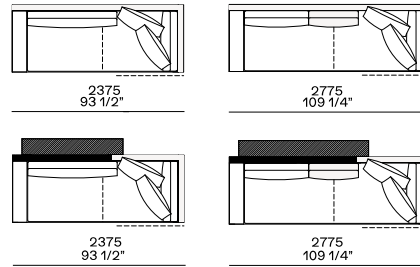

Available as freestanding unit and end unit

Components width 950

Armrest 75

Armrest 200

Armrest 75 and coffee table 400

Armrest 200 and coffee table 400

Armrest 400

Coffee table 400

Available as freestanding unit, end unit, corner unit and central unit

Armrest 75

Armrest 200

Armrest 400

Coffee table 400

Left-right with cushions kit

Armrest 75

Armrest 200

Armrest 400

Coffee table 400

Components width 1250

Armrest 200

2100
82 3/4"

2300
90 1/2"

Coffee table 400

2100
82 3/4"