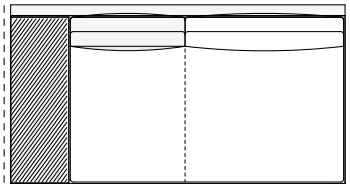

Available as freestanding unit, end unit, corner unit and central unit

Armrest 75

Armrest 200

Armrest 400

Coffee table 400

Left-right with cushions kit

Armrest 75

Armrest 200

Armrest 400

Coffee table 400

Components width 1250

Armrest 200

2100
82 3/4"

2300
90 1/2"

Coffee table 400

2100
82 3/4"

2300
90 1/2"

Armrest 200

2375
93 1/2"

Armrest 200

2375
93 1/2"

Coffee table 400

2375
93 1/2"

Coffee table 400