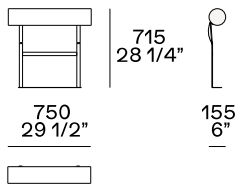

Available as freestanding unit and end unit

Components width 950

Armrest 75

Armrest 200

Armrest 75 and coffee table 400

Armrest 200 and coffee table 400

Armrest 400

Coffee table 400

2375
93 1/2"

2100
82 3/4"

2300
90 1/2"

1250
49 1/4"

1250
49 1/4"

1250
49 1/4"

Available as freestanding unit, end unit and central unit

2175
85 3/4"

2375
93 1/2"

2175
85 3/4"

2375
93 1/2"

Cushions

brac 400/400

Cushions insert in fabric Persia

Headrest

It can be used only in combination with the backrest cushion with roll, it can not be used with wooden back with shelves.