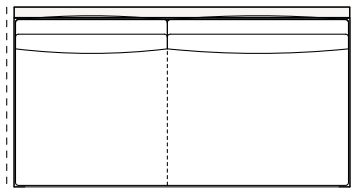

Armrest 400

Coffee table 400

Components width 1250

Armrest 200

2100
82 3/4"

2300
90 1/2"

Coffee table 400

2100
82 3/4"

2300
90 1/2"

Armrest 200

2375
93 1/2"

Armrest 200

2375
93 1/2"

Coffee table 400

2375
93 1/2"

Coffee table 400

2375
93 1/2"

2100
82 3/4"

2300
90 1/2"

1250
49 1/4"

1250
49 1/4"

1250
49 1/4"

Available as freestanding unit, end unit and central unit

2175
85 3/4"