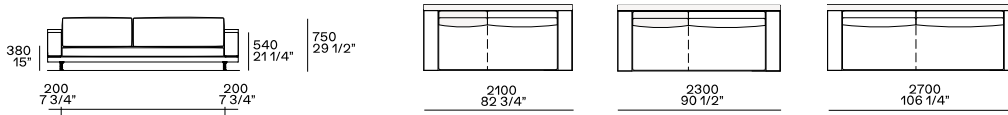

DIMENSIONS

Sofas

Armrest 75

Armrest 200

Armrest 200 and 400

Armrest 400

Armrest 200 and coffee table 400

Armrest 400 and coffee table 400

Available as freestanding unit and end unit

Components width 950

Armrest 75

Armrest 200

Armrest 75 and coffee table 400

Armrest 200 and coffee table 400

Armrest 400

Coffee table 400