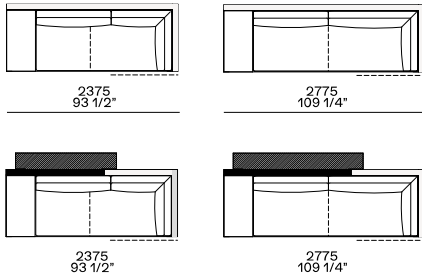

Available as freestanding unit, end unit, corner unit and central unit

Armrest 75

Armrest 200

Armrest 400

Coffee table 400

Left-right with cushions kit

Armrest 75

Armrest 200

Armrest 400

Coffee table 400

Components width 1250

Armrest 200

2100
82 3/4"

2300
90 1/2"

Coffee table 400

2100
82 3/4"