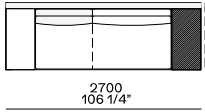

Armrest 400 and coffee table 400