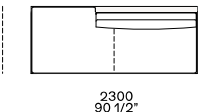

Available as freestanding unit and end unit

Components width 950

Armrest 75

Armrest 200

Armrest 75 and coffee table 400

Armrest 200 and coffee table 400

Armrest 400

Coffee table 400

Armrest 400 and coffee table 400

Coffee table 400

Coffee table 400

Coffee table 400

Chaise longue

Available as freestanding unit and end unit

Available as freestanding unit, end unit and central unit

Pouf