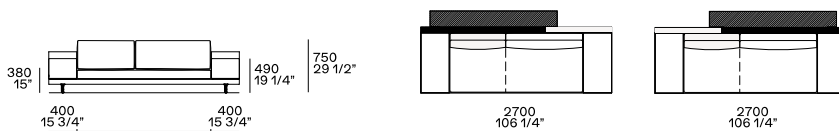

DIMENSIONS

Sofas

Armrest 75

Armrest 200

Armrest 200 and 400

Armrest 400

Armrest 200 and coffee table 400

Armrest 400 and coffee table 400

Coffee table 400

Armrest 75

Armrest 200

Armrest 200 and 400

Armrest 400

Armrest 200 and coffee table 400

Armrest 400 and coffee table 400

Coffee table 400

Available as freestanding unit and end unit

Components width 950

Armrest 75

Armrest 200

Armrest 75 and coffee table 400

Armrest 200 and coffee table 400

Armrest 400

Coffee table 400