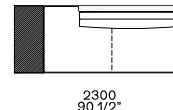

Available as freestanding unit and end unit

Components width 950

Armrest 75

Armrest 200

Armrest 75 and coffee table 400

Armrest 200 and coffee table 400

Armrest 400

Coffee table 400

Armrest 400 and coffee table 400

Coffee table 400

Coffee table 400

Coffee table 400

Chaise longue

Available as freestanding unit and end unit

Available as freestanding unit, end unit and central unit

Pouf

Available as freestanding unit, end unit, corner unit and central unit

Armrest 75

Armrest 200

Armrest 400

Coffee table 400

Left-right with cushions kit

Armrest 75

Armrest 200