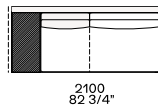

Coffee table 400