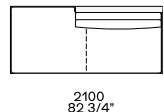

Coffee table 400