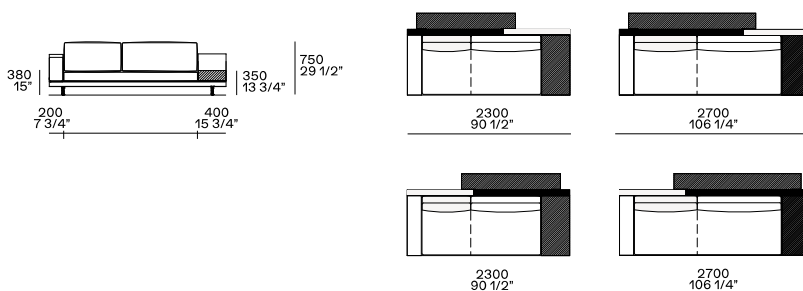

DIMENSIONS

Sofas

Armrest 75

Armrest 200

Armrest 200 and 400

Armrest 400

Armrest 200 and coffee table 400

Armrest 400 and coffee table 400

Coffee table 400

Armrest 75

Armrest 200

Armrest 200 and 400

Armrest 400

Armrest 200 and coffee table 400

Armrest 400 and coffee table 400

Coffee table 400

Available as freestanding unit and end unit

Components width 950

Armrest 75

Armrest 200

Armrest 75 and coffee table 400

Armrest 200 and coffee table 400

Armrest 400

Coffee table 400

Armrest 400

Coffee table 400

Components width 1250

Armrest 200

2100
82 3/4"

2300
90 1/2"

Coffee table 400

2100
82 3/4"