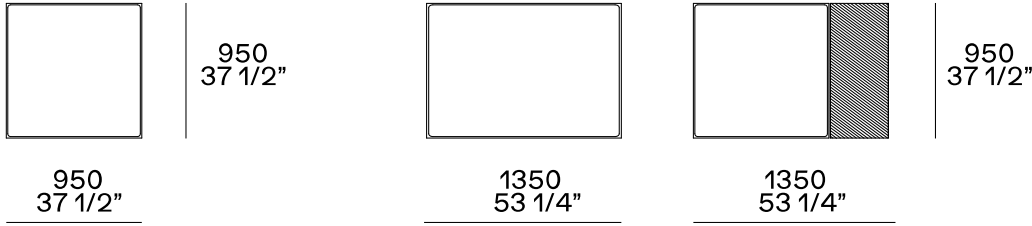

Available as freestanding unit and end unit

Components width 950

Armrest 75

Armrest 200

Armrest 75 and coffee table 400

Armrest 200 and coffee table 400

Armrest 400

Coffee table 400

Armrest 400 and coffee table 400

Coffee table 400

Coffee table 400

Coffee table 400

Chaise longue

Available as freestanding unit and end unit

Available as freestanding unit, end unit and central unit

Pouf