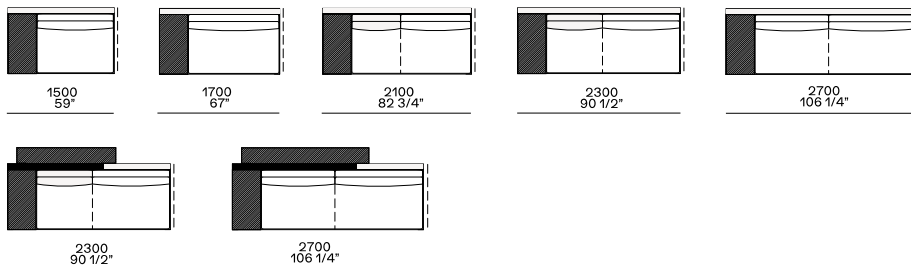

Available as freestanding unit and end unit

Components width 950

Armrest 75

Armrest 200

Armrest 75 and coffee table 400

Armrest 200 and coffee table 400

Armrest 400

Coffee table 400