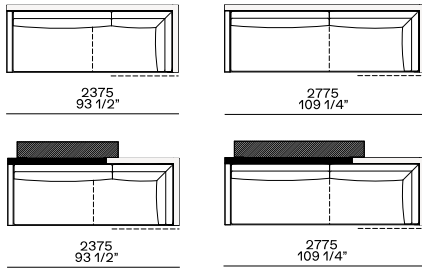

Available as freestanding unit and end unit

Components width 950

Armrest 75

Armrest 200

Armrest 75 and coffee table 400

Armrest 200 and coffee table 400

Armrest 400

Coffee table 400

Armrest 400 and coffee table 400

Coffee table 400

Coffee table 400

Coffee table 400

Chaise longue

Available as freestanding unit and end unit

Available as freestanding unit, end unit and central unit

Pouf

Available as freestanding unit, end unit, corner unit and central unit

Armrest 75

Armrest 200

Armrest 400

Coffee table 400

Left-right with cushions kit

Armrest 75

Armrest 200