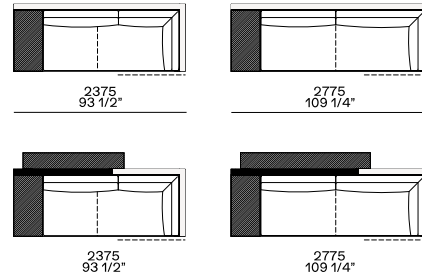

Available as freestanding unit, end unit, corner unit and central unit

Armrest 75

Armrest 200

Armrest 400

Coffee table 400

Left-right with cushions kit

Armrest 75

Armrest 200

Armrest 400

Coffee table 400

Components width 1250

Armrest 200

2100
82 3/4"

2300
90 1/2"

Coffee table 400

2100
82 3/4"