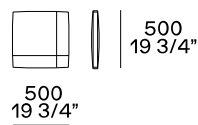

2375
93 1/2"

2100
82 3/4"

2300
90 1/2"

1250
49 1/4"

1250
49 1/4"

1250
49 1/4"

Available as freestanding unit, end unit and central unit

2175
85 3/4"

2375
93 1/2"

2175
85 3/4"

2375
93 1/2"

Cushions

brac 400/400

Cushions insert in fabric Persia

Headrest

It can be used only in combination with the backrest cushion with roll, it can not be used with wooden back with shelves.