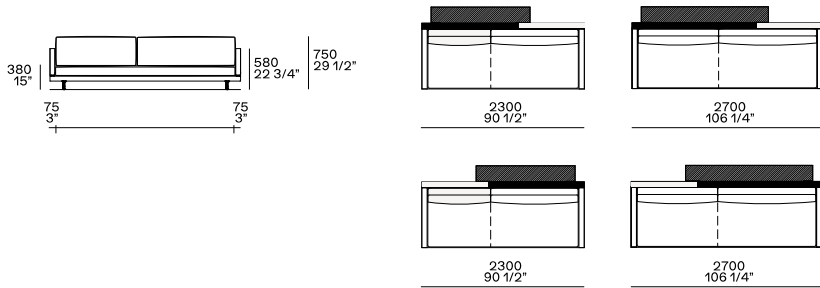

DIMENSIONS

Sofas

Armrest 75

Armrest 200

Armrest 200 and 400

Armrest 400

Armrest 200 and coffee table 400

Armrest 400 and coffee table 400

Coffee table 400

Armrest 75

Armrest 200

Armrest 200 and 400

Armrest 400

Armrest 200 and coffee table 400

Armrest 400 and coffee table 400

Coffee table 400

Available as freestanding unit and end unit

Components width 950

Armrest 75

Armrest 200

Armrest 75 and coffee table 400

Armrest 200 and coffee table 400

Armrest 400

Coffee table 400

Armrest 400

Coffee table 400

Components width 1250

Armrest 200

2100
82 3/4"

2300
90 1/2"

Coffee table 400

2100
82 3/4"