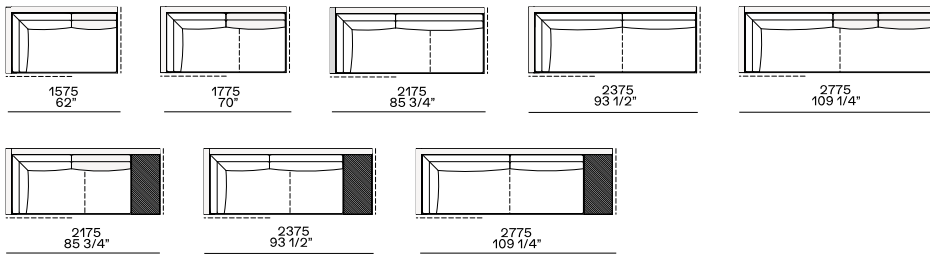

Available as freestanding unit and end unit

Components width 950

Armrest 75

Armrest 200

Armrest 75 and coffee table 400

Armrest 200 and coffee table 400

Armrest 400

Coffee table 400

Armrest 400 and coffee table 400

Coffee table 400

Coffee table 400

Coffee table 400

Chaise longue

Available as freestanding unit and end unit

Available as freestanding unit, end unit and central unit

Pouf

Available as freestanding unit, end unit, corner unit and central unit

Armrest 75

Armrest 200

Armrest 400

Coffee table 400

Left-right with cushions kit

Armrest 75

Armrest 200