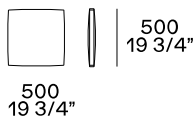

2375
93 1/2"

2100
82 3/4"

2300
90 1/2"

1250
49 1/4"

1250
49 1/4"

1250
49 1/4"

Available as freestanding unit, end unit and central unit

2175
85 3/4"

2375
93 1/2"

2175
85 3/4"

2375
93 1/2"

Cushions

brac 400/400

Cushions insert in fabric Persia

Headrest

It can be used only in combination with the backrest cushion with roll, it can not be used with wooden back with shelves.