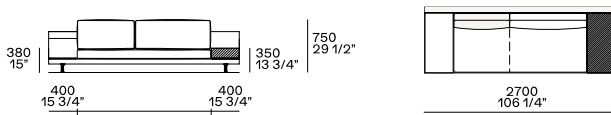

DIMENSIONS

Sofas

Armrest 75

Armrest 200

Armrest 200 and 400

Armrest 400

Armrest 200 and coffee table 400

Armrest 400 and coffee table 400

Coffee table 400

Armrest 75

Armrest 200

Armrest 200 and 400

Armrest 400

Armrest 200 and coffee table 400

Armrest 400 and coffee table 400

Coffee table 400

Available as freestanding unit and end unit

Components width 950

Armrest 75

Armrest 200

Armrest 75 and coffee table 400

Armrest 200 and coffee table 400

Armrest 400

Coffee table 400