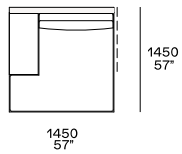

Available as freestanding unit and end unit

Components width 950

Armrest 75

Armrest 200

Armrest 75 and coffee table 400

Armrest 200 and coffee table 400

Armrest 400

Coffee table 400

Armrest 400 and coffee table 400

Coffee table 400

Coffee table 400

Coffee table 400

Chaise longue

Available as freestanding unit and end unit

Available as freestanding unit, end unit and central unit

Pouf

Available as freestanding unit, end unit, corner unit and central unit

Armrest 75

Armrest 200

Armrest 400

Coffee table 400

Left-right with cushions kit

Armrest 75

Armrest 200

Armrest 400

Coffee table 400

Components width 1250

Armrest 200

2100
82 3/4"

2300
90 1/2"

Coffee table 400

2100
82 3/4"