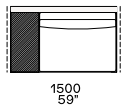

Available as freestanding unit and end unit

Components width 950

Armrest 75

Armrest 200

Armrest 75 and coffee table 400

Armrest 200 and coffee table 400

Armrest 400

Coffee table 400

Armrest 400 and coffee table 400

Coffee table 400

Coffee table 400

Coffee table 400

Chaise longue

Available as freestanding unit and end unit

Available as freestanding unit, end unit and central unit

Pouf