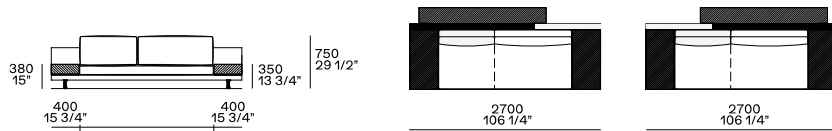

DIMENSIONS

Sofas

Armrest 75

Armrest 200

Armrest 200 and 400

Armrest 400

Armrest 200 and coffee table 400

Armrest 400 and coffee table 400

Coffee table 400

Armrest 75

Armrest 200

Armrest 200 and 400

Armrest 400

Armrest 200 and coffee table 400

Armrest 400 and coffee table 400

Coffee table 400

Available as freestanding unit and end unit

Components width 950

Armrest 75

Armrest 200

Armrest 75 and coffee table 400

Armrest 200 and coffee table 400

Armrest 400

Coffee table 400