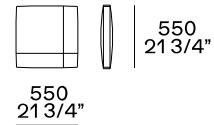

2375
93 1/2"

2100
82 3/4"

2300
90 1/2"

1250
49 1/4"

1250
49 1/4"

1250
49 1/4"

Available as freestanding unit, end unit and central unit

2175
85 3/4"

2375
93 1/2"

2175
85 3/4"

2375
93 1/2"

Cushions

brac 400/400

Cushions insert in fabric Persia

Headrest

It can be used only in combination with the backrest cushion with roll, it can not be used with wooden back with shelves.