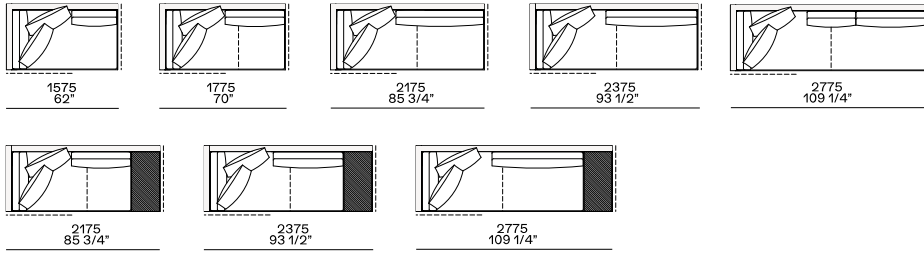

Available as freestanding unit and end unit

Components width 950

Armrest 75

Armrest 200

Armrest 75 and coffee table 400

Armrest 200 and coffee table 400

Armrest 400

Coffee table 400

Available as freestanding unit, end unit, corner unit and central unit

Armrest 75

Armrest 200

Armrest 400

Coffee table 400

Left-right with cushions kit

Armrest 75

Armrest 200

Armrest 400

Coffee table 400

Components width 1250

Armrest 200

2100
82 3/4"

2300
90 1/2"

Coffee table 400

2100
82 3/4"