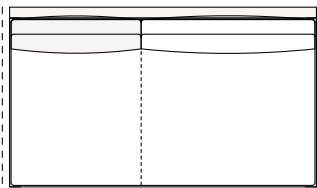

Armrest 400

Coffee table 400

Components width 1250

Armrest 200

2100
82 3/4"

2300
90 1/2"

Coffee table 400

2100
82 3/4"

2300
90 1/2"

Armrest 200

2375
93 1/2"

Armrest 200

2375
93 1/2"

Coffee table 400

2375
93 1/2"

Coffee table 400

2375
93 1/2"

2100
82 3/4"

2300
90 1/2"

1250
49 1/4"

1250
49 1/4"

1250
49 1/4"

Available as freestanding unit, end unit and central unit

2175
85 3/4"