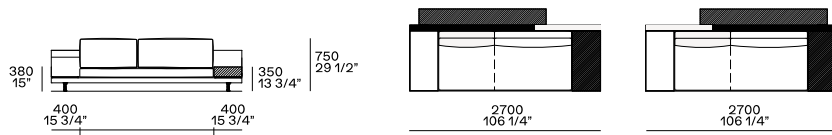

DIMENSIONS

Sofas

Armrest 75

Armrest 200

Armrest 200 and 400

Armrest 400

Armrest 200 and coffee table 400

Armrest 400 and coffee table 400

Coffee table 400

Armrest 75

Armrest 200

Armrest 200 and 400

Armrest 400

Armrest 200 and coffee table 400

Armrest 400 and coffee table 400

Coffee table 400

Available as freestanding unit and end unit

Components width 950

Armrest 75

Armrest 200

Armrest 75 and coffee table 400

Armrest 200 and coffee table 400

Armrest 400

Coffee table 400