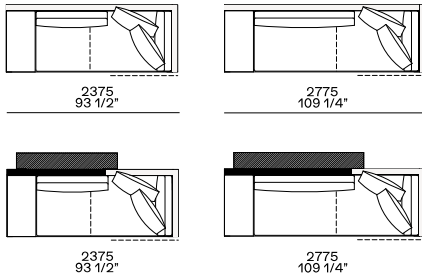

Available as freestanding unit, end unit, corner unit and central unit

Armrest 75

Armrest 200

Armrest 400

Coffee table 400

Left-right with cushions kit

Armrest 75

Armrest 200

Armrest 400

Coffee table 400

Components width 1250

Armrest 200

2100
82 3/4"

2300
90 1/2"

Coffee table 400

2100
82 3/4"