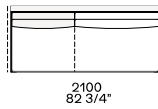

Armrest 400 and coffee table 400