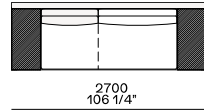

Coffee table 400