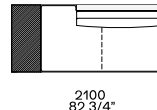

Available as freestanding unit and end unit

Components width 950

Armrest 75

Armrest 200

Armrest 75 and coffee table 400

Armrest 200 and coffee table 400

Armrest 400

Coffee table 400

Armrest 400 and coffee table 400

Coffee table 400

Coffee table 400

Coffee table 400

Chaise longue

Available as freestanding unit and end unit

Available as freestanding unit, end unit and central unit

Pouf

Available as freestanding unit, end unit, corner unit and central unit

Armrest 75

Armrest 200

Armrest 400

Coffee table 400

Left-right with cushions kit

Armrest 75

Armrest 200