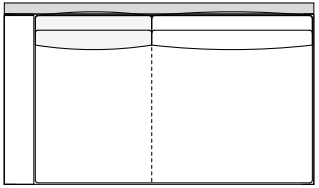

Available as freestanding unit, end unit, corner unit and central unit

Armrest 75

Armrest 200

Armrest 400

Coffee table 400

Left-right with cushions kit

Armrest 75

Armrest 200

Armrest 400

Coffee table 400

Components width 1250

Armrest 200

2100
82 3/4"

2300
90 1/2"

Coffee table 400

2100
82 3/4"

2300
90 1/2"

Armrest 200

2375
93 1/2"

Armrest 200

2375
93 1/2"

Coffee table 400

2375
93 1/2"

Coffee table 400