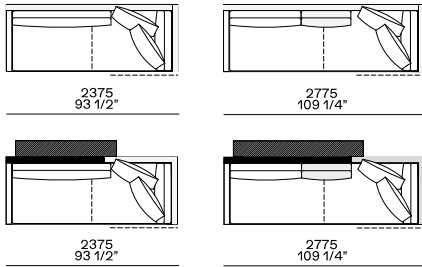

Available as freestanding unit, end unit, corner unit and central unit

Armrest 75

Armrest 200

Armrest 400

Coffee table 400

Left-right with cushions kit

Armrest 75

Armrest 200

Armrest 400

Coffee table 400

Components width 1250

Armrest 200

2100
82 3/4"

2300
90 1/2"

Coffee table 400

2100
82 3/4"