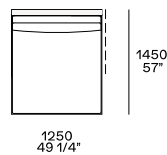

Available as freestanding unit and end unit

Components width 950

Armrest 75

Armrest 200

Armrest 75 and coffee table 400

Armrest 200 and coffee table 400

Armrest 400

Coffee table 400

Armrest 400 and coffee table 400

Coffee table 400

Coffee table 400

Coffee table 400

Chaise longue

Available as freestanding unit and end unit

Available as freestanding unit, end unit and central unit

Pouf

Available as freestanding unit, end unit, corner unit and central unit

Armrest 75

Armrest 200

Armrest 400

Coffee table 400

Left-right with cushions kit

Armrest 75

Armrest 200

Armrest 400

Coffee table 400

Components width 1250

Armrest 200

2100
82 3/4"

2300
90 1/2"

Coffee table 400

2100
82 3/4"