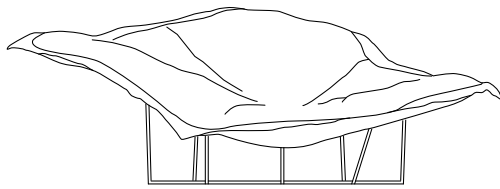

## DESCRIPTION

<b>Typology</b>	Armchair
<b>Structure</b>	moulded flexible polyurethane
<b>Base</b>	painted metal
<b>Final cover</b>	not removable in leather

---

## DIMENSIONS

2000  
78 3/4"

730  
28 3/4"

860  
33 3/4"