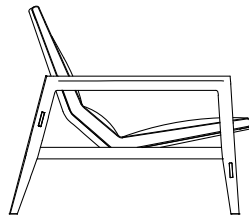

DESCRIPTION

| | |
|---------------------------------|--|
| Typology | Armchair |
| Structure | Solid wood |
| Seat / Backrest | Belts in hide or moulded flexible polyurethane |
| Seat cushion | Padding in feather, pre-cover in cotton cloth |
| Pre-cover | Polyester padding |
| Seat cushion final cover | Removable in fabric or leather |

DIMENSIONS

Seat with hide belts

810
32"

815
32"

900
35 1/2"

360
14 1/4"

Seat upholstered

810
32"

815
32"

900
35 1/2"

360
14 1/4"