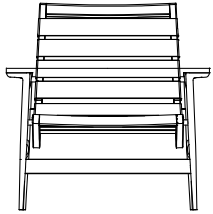

DESCRIPTION

| | |
|---------------------------------|--|
| Typology | Armchair |
| Structure | Solid wood |
| Seat / Backrest | Belts in hide or moulded flexible polyurethane |
| Seat cushion | Padding in feather, pre-cover in cotton cloth |
| Pre-cover | Polyester padding |
| Seat cushion final cover | Removable in fabric or leather |

DIMENSIONS

Seat with hide belts

810
32"

815
32"

900
35 1/2"

360
14 1/4"

Seat upholstered

810
32"

815
32"

900
35 1/2"

360
14 1/4"