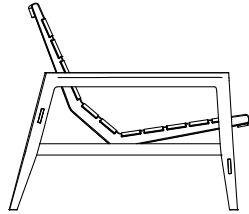

DESCRIPTION

| | |
|---------------------------------|--|
| Typology | Armchair |
| Structure | Solid wood |
| Seat / Backrest | Belts in hide or moulded flexible polyurethane |
| Seat cushion | Padding in feather, pre-cover in cotton cloth |
| Pre-cover | Polyester padding |
| Seat cushion final cover | Removable in fabric or leather |

DIMENSIONS

Seat with hide belts

810
32"

815
32"

900
35 1/2"

360
14 1/4"

Seat upholstered

810
32"

815
32"

900
35 1/2"

360
14 1/4"