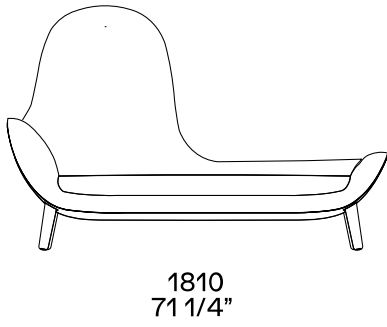

DESCRIPTION

Typology	Lounge chair
Structure	Flexible polyurethane molded with parts in flexible polyurethane in different densities
Legs	Solid wood or covered in non-removable fabric or leather
Pre-cover	Polyester fiber
Cover	Non-removable fabric or leather
Features	On request, possible upholstery (internal / external shell) with fabric-leather of different categories

DIMENSIONS

1060
41 3/4"

500
19 3/4"