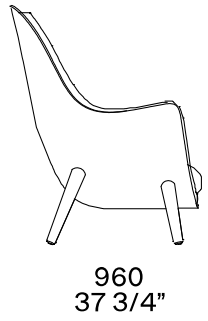

DESCRIPTION

Typology	Lounge chair
Structure	Flexible polyurethane molded with parts in flexible polyurethane in different densities
Legs	Solid wood or covered in non-removable fabric or leather
Pre-cover	Polyester fiber
Cover	Non-removable fabric or leather
Features	On request, possible upholstery (internal / external shell) with fabric-leather of different categories

DIMENSIONS

1060
41 3/4"

500
19 3/4"