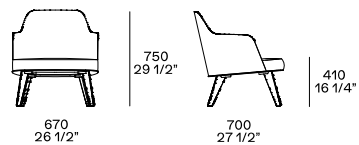

Base in painted metal