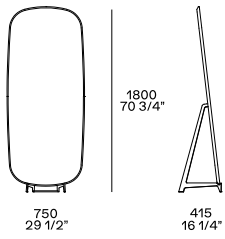

DESCRIPTION

Typology	Mirror
Structure	Medium-density fibre panel veneered with frame in solid wood
Mirror stand	Satin metal painted

DIMENSIONS

Floor mirror with easel

Wall mirror