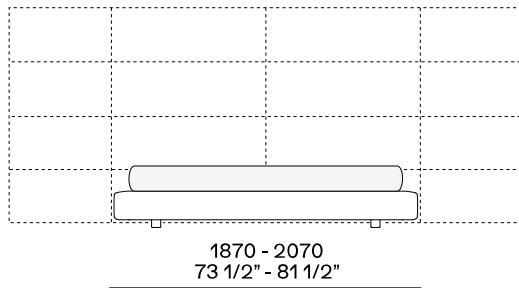

DIMENSIONS

Structure item

Upholstered bed frame 4 sides

Upholstered bed frame for upholstered headboard

Upholstered bed frame for panelling

Tree panels | 690 for mattress width | 1800

Two panels | 955 for mattress width | 1600
Two panels | 1037 for mattress width | 1800