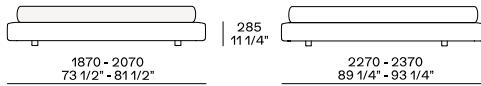

DIMENSIONS

Structure item

Upholstered bed frame 4 sides

Upholstered bed frame for upholstered headboard

Upholstered bed frame for panelling

Tree panels | 690 for mattress width | 1800

Two panels | 955 for mattress width | 1600
Two panels | 1037 for mattress width | 1800