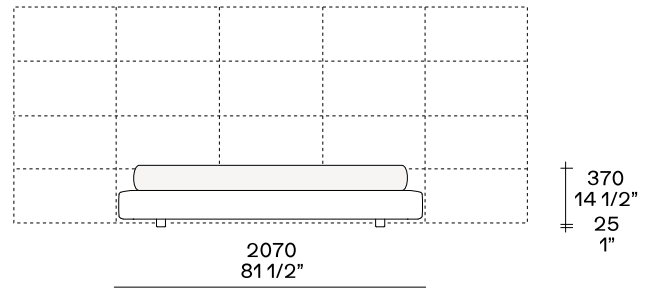

DIMENSIONS

Structure item

Upholstered bed frame 4 sides

Upholstered bed frame for upholstered headboard

Upholstered bed frame for panelling

Tree panels | 690 for mattress width | 1800

Two panels | 955 for mattress width | 1600
Two panels | 1037 for mattress width | 1800