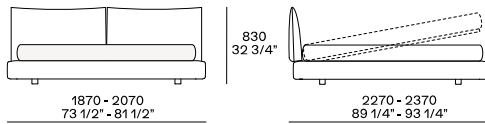

DESCRIPTION

Typology	Bed
Structure	Panel of wooden particles upholstered and covered
Upholstered headboard	Moulded flexible polyurethane
Panels	Panel of wooden particles and moulded flexible polyurethane
Bed base / headboard / panelling final cover	Removable cover in fabric or leather
Optional roll cushions	Removable cover in fabric or leather

DIMENSIONS

Structure item

Upholstered bed frame 4 sides

Upholstered bed frame for upholstered headboard

Upholstered bed frame for panelling

Tree panels | 690 for mattress width | 1800

Two panels | 955 for mattress width | 1600
Two panels | 1037 for mattress width | 1800