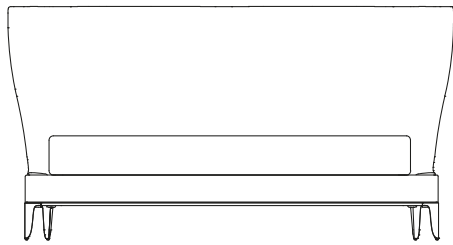

## DESCRIPTION

<b>Typology</b>	Bed
<b>Upholstered bed frame</b>	Woods and by-products, with polyurethane foam, with pre-cover in polyester padding
<b>Head board</b>	Moulded polyurethane with pre-cover in polyester padding
<b>Feet and frame</b>	Painted metal
<b>Bed base and head board final cover</b>	Removable cover in fabric or leather

## DIMENSIONS

2020 - 2220  
79 1/2" - 87 1/2"

2410  
95"

2020 - 2220  
79 1/2" - 87 1/2"

2410  
95"