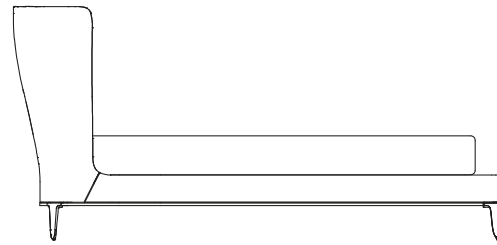

## DESCRIPTION

<b>Typology</b>	Bed
<b>Upholstered bed frame</b>	Woods and by-products, with polyurethane foam, with pre-cover in polyester padding
<b>Head board</b>	Moulded polyurethane with pre-cover in polyester padding
<b>Feet and frame</b>	Painted metal
<b>Bed base and head board final cover</b>	Removable cover in fabric or leather

## DIMENSIONS

2020 - 2220  
79 1/2" - 87 1/2"

2410  
95"

2020 - 2220  
79 1/2" - 87 1/2"

2410  
95"